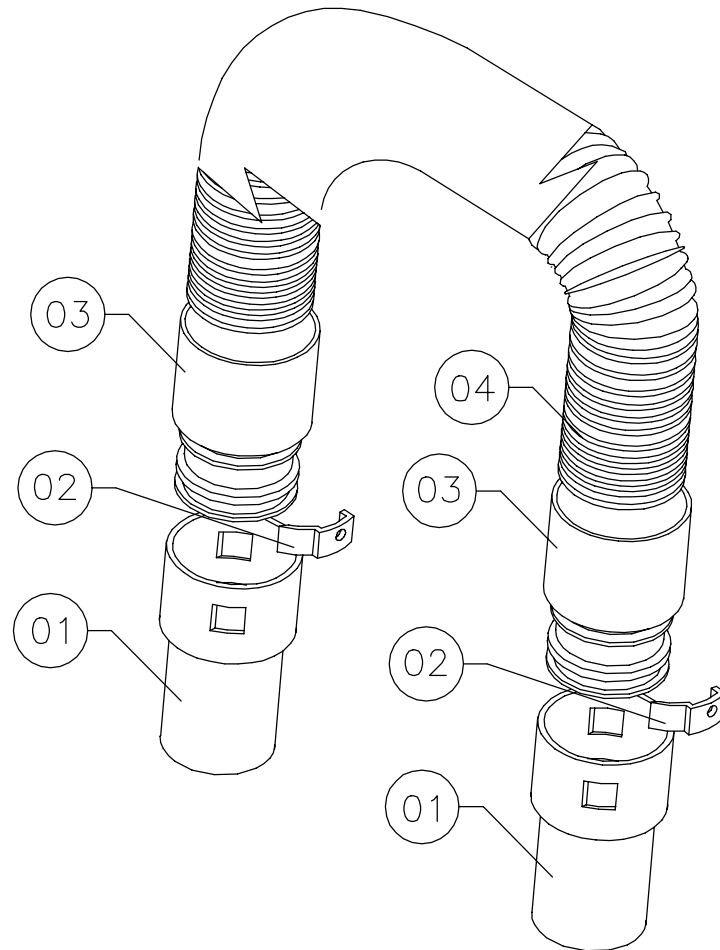

Victor

DOWDING & PLUMMER Ltd.

CALTHORPE HOUSE, STOCKFIELD ROAD,
BIRMINGHAM B27 6AP – ENGLAND

TEL: 0121-706-5771 FAX: 0121-708-1052

ITEM	PART NO	QTY	DESCRIPTION
1	B1368	2	SWIVEL END OUTER
2	C1002	4	RETAINING CLIP
3	B1367	2	SWIVEL END INNER
4	SBI6136	1	330mm X 32mmØ HOSE

FROM 14.06.96 TO

WHEN ORDERING PLEASE QUOTE PART No. AND PART DESCRIPTION

D.PARMAR 14/06/96 16:44 PL062-1

AYH2021 HOSE ASSEMBLY FOR VAC UNIT