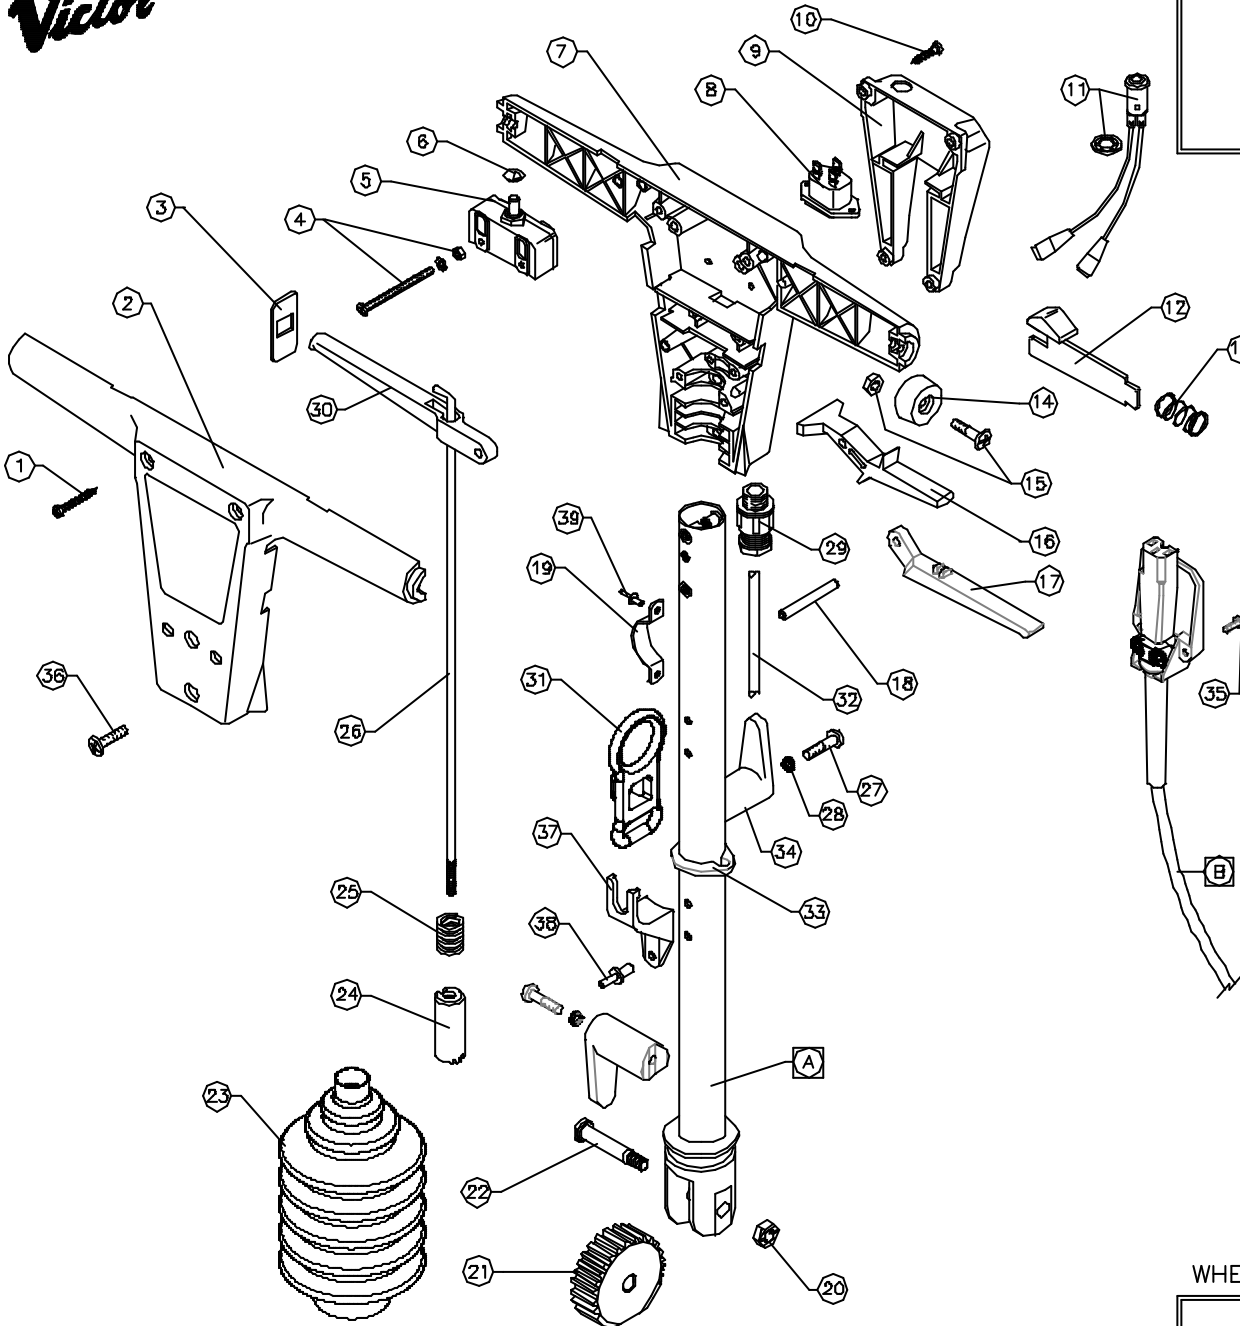

Victor

DOWDING & PLUMMER Ltd.

CALTHORPE HOUSE, STOCKFIELD ROAD,
BIRMINGHAM B27 6AP - ENGLAND
TEL: 0121-706-5771 FAX: 0121-708-1052

ITEM	PART No.	QTY.	DESCRIPTION
1	IN1DX1.1-2	4	SCREW S.T. No.10 x 1 1/2"
2	SB13759/BL	1	SWITCH BOX MOULDING - FRONT
3	SB13763/BL	2	LEVER ENTRY SHIELD
4	-	2	M4x55mm SCREW, NUT ,PLAIN & S.P. WASHER
5	SB13738	2	SINGLE POLE ON/OFF SWITCH
6	SB13744	2	SPRING CAP 1/4"
7	SB13758/BL	1	SWITCH BOX MOULDING - REAR
8	SB13650	1	INLET SOCKET
9	A1001/BL	1	SOCKET BOX MOULDING
10	IN1DX3-4PT	4	SCREW S.T. No.10 x 3/4"
11	SB15836	1	NEON LIGHT & RETAINING RING
12	A1621/BL	2	TRIGGER RELEASE SLIDE
13	A1620	2	SPRING ø17x25
14	SB13764/BL	2	HANDLE END CAP
15	-	2	SCREW M6x20 P.H. & NUT
16	SB13760BL	2	SWITCH LEVER
17	C1412/BL	1	FLUID LEVER
18	A1141	3	LEVER PIVOT PIN
19	A1650/PLTD	1	CORD GUIDE CLAMP
20	M8NSB	1	NUT - M8 BINX
21	A1859	1	HANDLE SELECTOR GEAR
22	A1896	1	PIVOT BOLT
23	D0429	1	BELLOWS
24	A1741	1	HANDLE POSITION SELECTOR
25	A1743	1	SELECTOR SPRING
26	A1765	1	PULL ROD
27	M6X25PP	2	M6 X 25 POZIDRIVE PANHEAD SCREW
28	M6WSP	2	M6 SPRING WASHER
29	SB13373	1	CABLE GLAND - M16
30	SB13761/BL	1	HANDLE ADJUSTMENT LEVER
31	D0550	1	CABLE RESTRAINT
32	SB15784	1	DOWN LEAD 900mm LG
33	A1854	1	CABLE RETAINING RING - BLACK
34	D0390	2	BRUSH / CABLE HOOK
35	M4X10CHS	2	M4 x 10 C.H. SCREW
36	D0812	4	M6 x 20 POZIPAN SCREW
37	B1062	2	QUICK RELEASE BRACKET
38	SB15424	4	'POP' RIVET 3/16" x 1/2" LONG
39	SB15772	2	'POP' RIVET 3.2 DIA X 8 (1/8" X 5/16")

ITEM	ASSY No.	QTY.	DESCRIPTION
A	AYT2004	1	DOWN TUBE ASSEMBLY
B	AYC1026	1	CABLE ASSY - 15M 240V BLACK UK PLUG
	AYC1012	1	CABLE ASSY - 15M 220V BLACK EURO PLUG
	AYC1074	1	CABLE ASSY - 15M 240V ORANGE UK PLUG

WHEN ORDERING PLEASE QUOTE PART No. AND PART DESCRIPTION

AYH1209 - SPRITE 300 HANDLE ASSY 220/240V