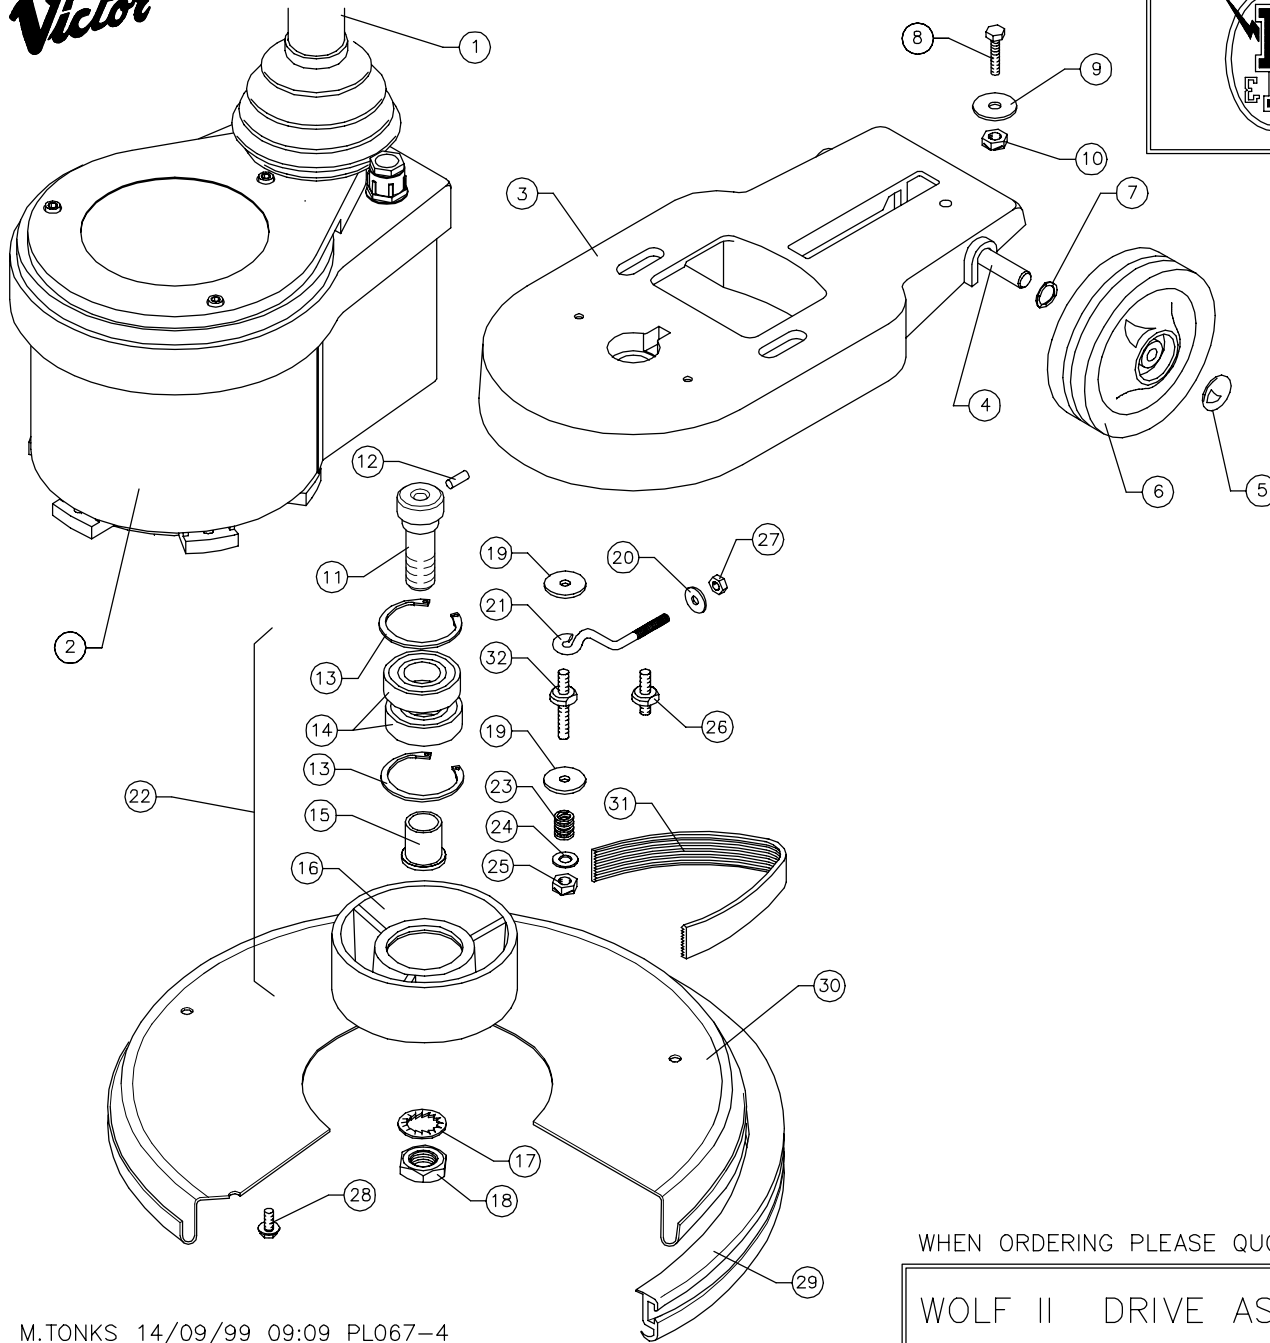

Victor

DOWDING & PLUMMER Ltd.

CALTHORPE HOUSE, STOCKFIELD ROAD,
BIRMINGHAM B27 6AP – ENGLAND

TEL: 0121-706-5771 FAX: 0121-708-1052

ITEM	PART No.	QTY.	DESCRIPTION
1	SEE TABLE	1	HANDLE ASSY.
2	SEE TABLE	1	MOTOR ASSY.
3	B1019/H/GH	1	BASE
4	A1815/PLTD	1	WHEEL AXLE 250mm
5	SBI3005/A	2	12mm STARLOCK CAP
6	A1880/BL	2	125mm WHEEL – BLACK
7	SBI3666	2	WAVY WASHER – PLW4
8	M8X35BH	1	M8x35 HEX HEAD SCREW
9	A1378	1	30X9X2.5 WASHER
10	M8NSB	1	M8 STIFF NUT
11	A1674	1	CENTRE FEED PULLEY BOLT
12	SBI5550	1	1/4" x 5/8" SELOCK PIN
13	SBI3485	2	CIRCLIP 52mm INTERNAL
14	SBI3412	2	BEARING – LJ25mm
15	A1456	1	BEARING SLEEVE
16	A1684	1	Ø157mm OUTPUT PULLEY
17	M20WSH	1	M20 SHAKEPROOF WASHER
18	M20NH	1	M20 HALF NUT
19	A1378	6	WASHER (30x9x2.5mm)
20	11-4X3-4W	2	1/4" x 3/4" WASHER
21	A1680	1	EYEBOLT
22	AYP1015	1	DRIVE PULLEY ASSY
23	A2132	1	MOTOR STUD SPRING
24	M8W	3	M8 PLAIN WASHER
25	M8NSB	3	M8 BINX STIFF NUT
26	A1813/PLTD	2	STUD
27	M6N	2	M6 NUT
28	M6X12TT	3	M6 x 12 TAPTITE SCREW
29	A1753/A/BL	1	1270mm BUFFER RING – BLACK
30	B1055/GH	1	BRUSH COVER – 400mm
31	SBI3356	1	220J8 POLYVEE DRIVE BELT
32	A1223/PLTD	1	MOTOR DRIVE STUD

MODEL	DESCRIPTION	HANDLE ASSY	MOTOR ASSY
VA841	240V/50HZ/6POLE	AYH1238	AYM2052
VA841021A	220V/50HZ/6POLE	AYH1238	AYM2049
VA841022A	220V/50HZ/6POLE VDE	AYH1237	AYM2049
VA841FULTON	220V/50HZ/6POLE	AYH1238	AYM2049

WHEN ORDERING PLEASE QUOTE PART No. AND PART DESCRIPTION

WOLF II DRIVE ASSY LOW SP – VA841 240/220V RANGE

FROM 14.09.99 TO