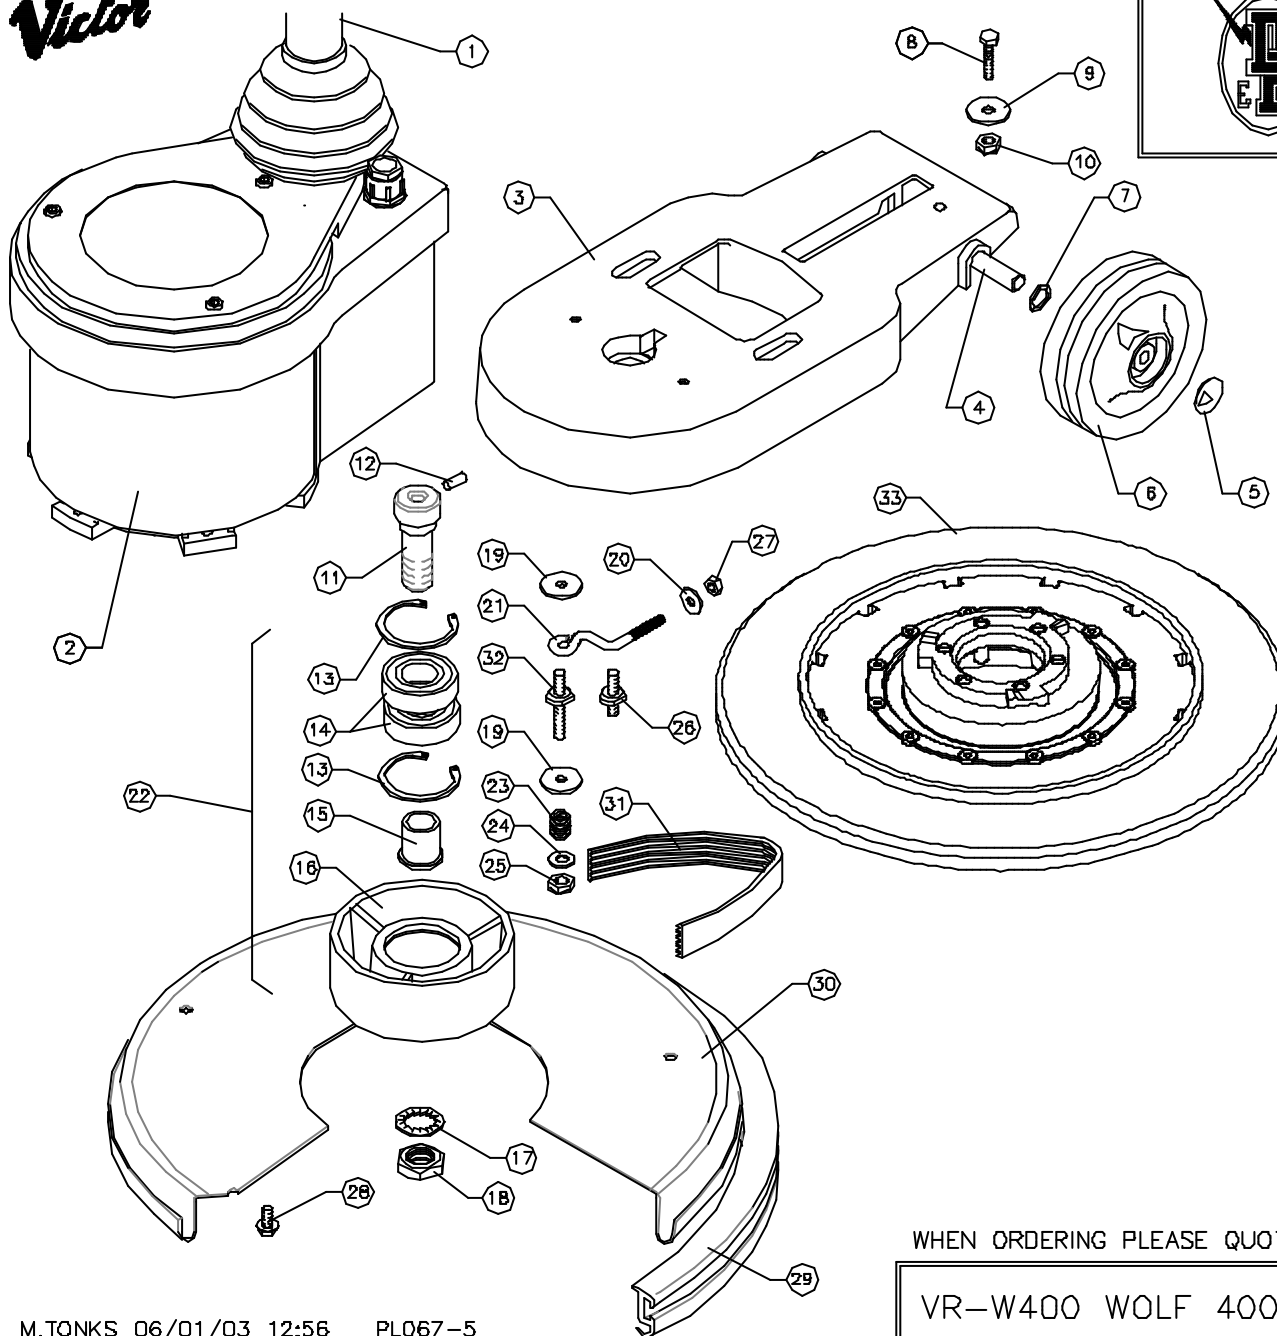

Victor

DOWDING & PLUMMER Ltd.

CALTHORPE HOUSE, STOCKFIELD ROAD,
BIRMINGHAM B27 6AP - ENGLAND

TEL: 0121-706-5771 FAX: 0121-708-1052

ITEM	PART No.	QTY.	DESCRIPTION
1	SEE TABLE	1	HANDLE ASSY.
2	SEE TABLE	1	MOTOR ASSY.
3	B1019/H/GH	1	BASE
4	A1815/PLTD	1	WHEEL AXLE 250mm
5	SBI3005/A	2	12mm STARLOCK CAP
6	A1880/BL	2	125mm WHEEL - BLACK
7	SBI3666	2	WAVY WASHER - PLW4
8	M8X35EH	1	M8X35 HEX HEAD SCREW
9	A1378	1	30X9X2.5 WASHER
10	M8NSB	1	M8 STIFF NUT
11	A1674	1	CENTRE FEED PULLEY BOLT
12	SBI5550	1	1/4" x 5/8" SELOCK PIN
13	SBI3485	2	CIRCLIP 52mm INTERNAL
14	SBI3412	2	BEARING - Lj25mm
15	A1456	1	BEARING SLEEVE
16	A1684	1	Ø157mm OUTPUT PULLEY
17	M20WSH	1	M20 SHAKEPROOF WASHER
18	M20NH	1	M20 HALF NUT
19	A1378	6	WASHER (30x9x2.5mm)
20	11-4X3-4W	2	1/4" x 3/4" WASHER
21	A1680	1	EYEBOLT
22	AYP1015	1	DRIVE PULLEY ASSY
23	A2132	1	MOTOR STUD SPRING
24	M8W	3	M8 PLAIN WASHER
25	M8NSB	3	M8 BINX STIFF NUT
26	A1813/PLTD	2	STUD
27	M6N	2	M6 NUT
28	M6X12TT	3	M6 x 12 TAPTITE SCREW
29	A1753/A/BL	1	1270mm BUFFER RING - BLACK
30	B1055/GH	1	BRUSH COVER - 400mm
31	SBI3355	1	220J8 POLYVEE DRIVE BELT
32	A1223/PLTD	1	MOTOR DRIVE STUD
33	VB4014Z	1	DRIVE BOARD ASSEMBLY

MODEL	DESCRIPTION	HANDLE ASSY	MOTOR ASSY
VR-W400	240V/50HZ/6POLE	AYH1238	AYM2052
VAB41021A	220V/50HZ/6POLE	AYH1238	AYM2049
VAB41022A	220V/50HZ/6POLE VDE	AYH1237	AYM2049
VAB41FULTON	220V/50HZ/6POLE	AYH1238	AYM2049

WHEN ORDERING PLEASE QUOTE PART No. AND PART DESCRIPTION

VR-W400 WOLF 400 DRIVE ASSY LOW SP 220/240V RANGE