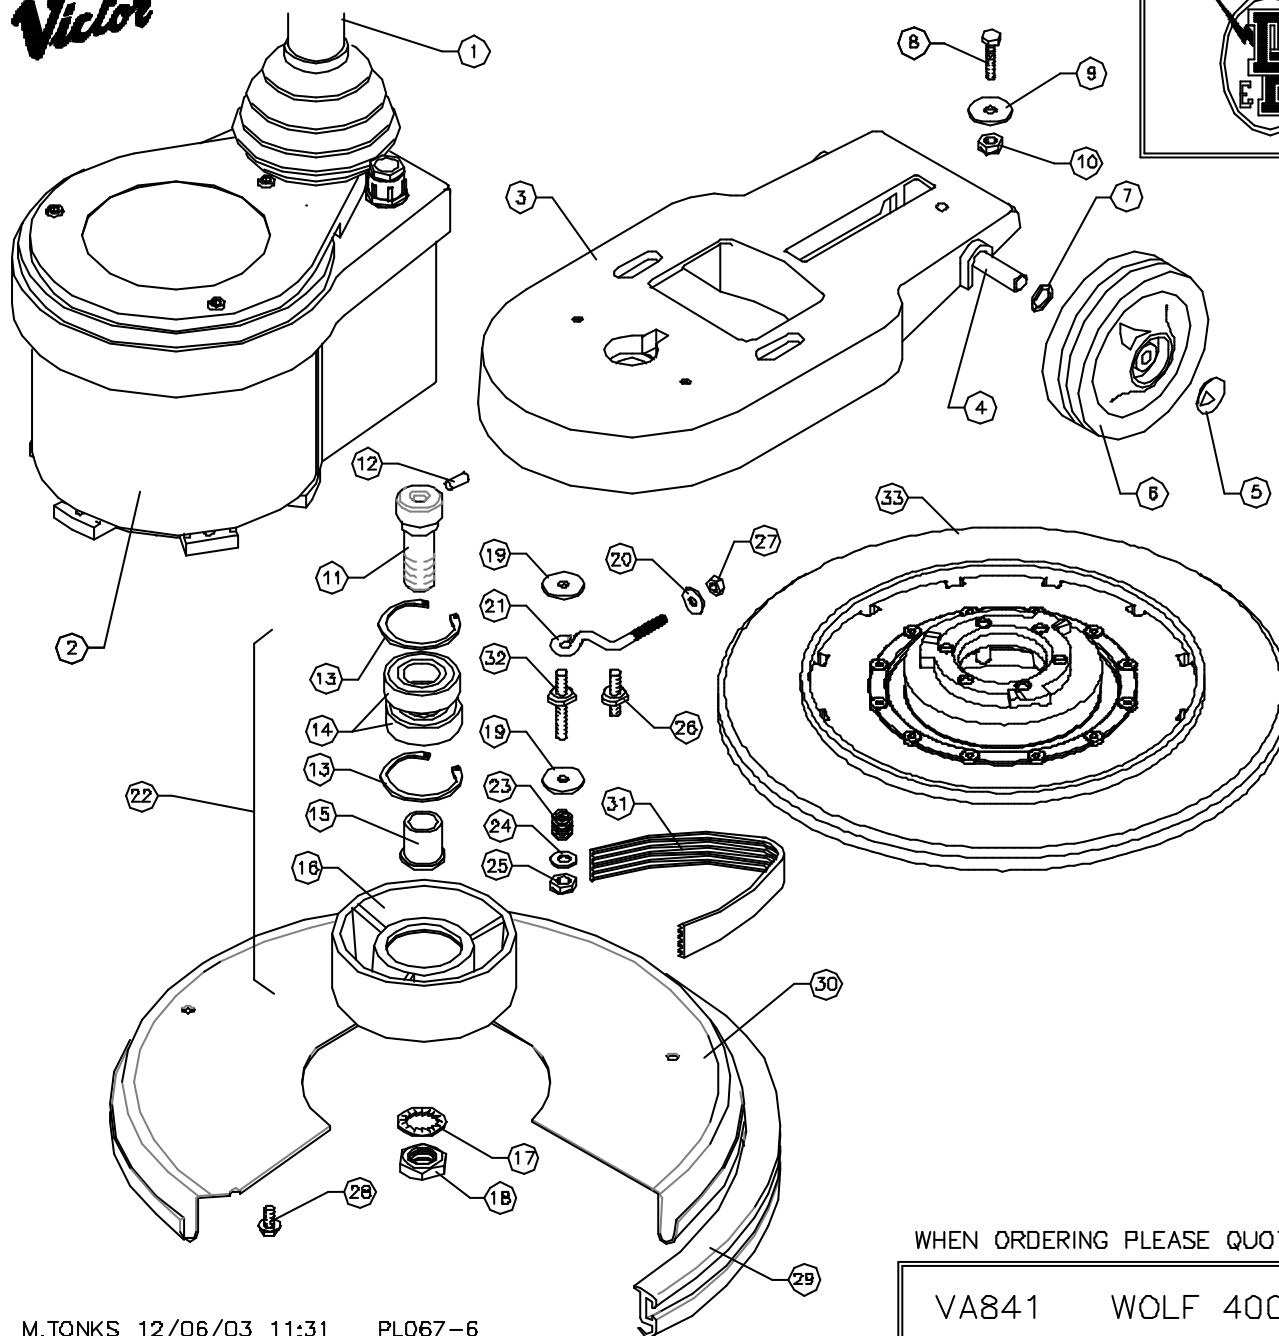

**Victor**

**DOWDING & PLUMMER Ltd.**

CALTHORPE HOUSE, STOCKFIELD ROAD,  
BIRMINGHAM B27 6AP - ENGLAND

TEL: 0121-706-5771 FAX: 0121-708-1052

ITEM	PART No.	QTY.	DESCRIPTION
1	SEE TABLE	1	HANDLE ASSY.
2	SEE TABLE	1	MOTOR ASSY.
3	B1019/H/GH	1	BASE
4	A1815/PLTD	1	WHEEL AXLE 250mm
5	SBI3005/A	2	12mm STARLOCK CAP
6	A1880/BL	2	125mm WHEEL - BLACK
7	SBI3666	2	WAVY WASHER - PLW4
8	M8X35EH	1	M8X35 HEX HEAD SCREW
9	A1378	1	30X9X2.5 WASHER
10	M8NSB	1	M8 STIFF NUT
11	A1674	1	CENTRE FEED PULLEY BOLT
12	SBI5550	1	1/4" x 5/8" SELOCK PIN
13	SBI3485	2	CIRCLIP 52mm INTERNAL
14	SBI3412	2	BEARING - Lj25mm
15	A1456	1	BEARING SLEEVE
16	A1684	1	Ø157mm OUTPUT PULLEY
17	M20WSH	1	M20 SHAKEPROOF WASHER
18	M20NH	1	M20 HALF NUT
19	A1378	6	WASHER (30x9x2.5mm)
20	11-4X3-4W	2	1/4" x 3/4" WASHER
21	A1680	1	EYEBOLT
22	AYP1015	1	DRIVE PULLEY ASSY
23	A2132	1	MOTOR STUD SPRING
24	M8W	3	M8 PLAIN WASHER
25	M8NSB	3	M8 BINX STIFF NUT
26	A1813/PLTD	2	STUD
27	M6N	2	M6 NUT
28	M6X12TT	3	M6 x 12 TAPTITE SCREW
29	A1753/A/BL	1	1270mm BUFFER RING - BLACK
30	B1055/GH	1	BRUSH COVER - 400mm
31	SBI3355	1	220J8 POLYVEE DRIVE BELT
32	A1223/PLTD	1	MOTOR DRIVE STUD
33	VB4014Z	1	DRIVE BOARD ASSEMBLY

MODEL	DESCRIPTION	HANDLE ASSY	MOTOR ASSY
VA841	240V/50HZ/6POLE	AYH1238	AYM2052
VA841021A	220V/50HZ/6POLE	AYH1238	AYM2049
VA841022A	220V/50HZ/6POLE VDE	AYH1237	AYM2049
VA841FULTON	220V/50HZ/6POLE	AYH1238	AYM2049

WHEN ORDERING PLEASE QUOTE PART No. AND PART DESCRIPTION

VA841 WOLF 400 DRIVE ASSY LOW SP 220/240V RANGE