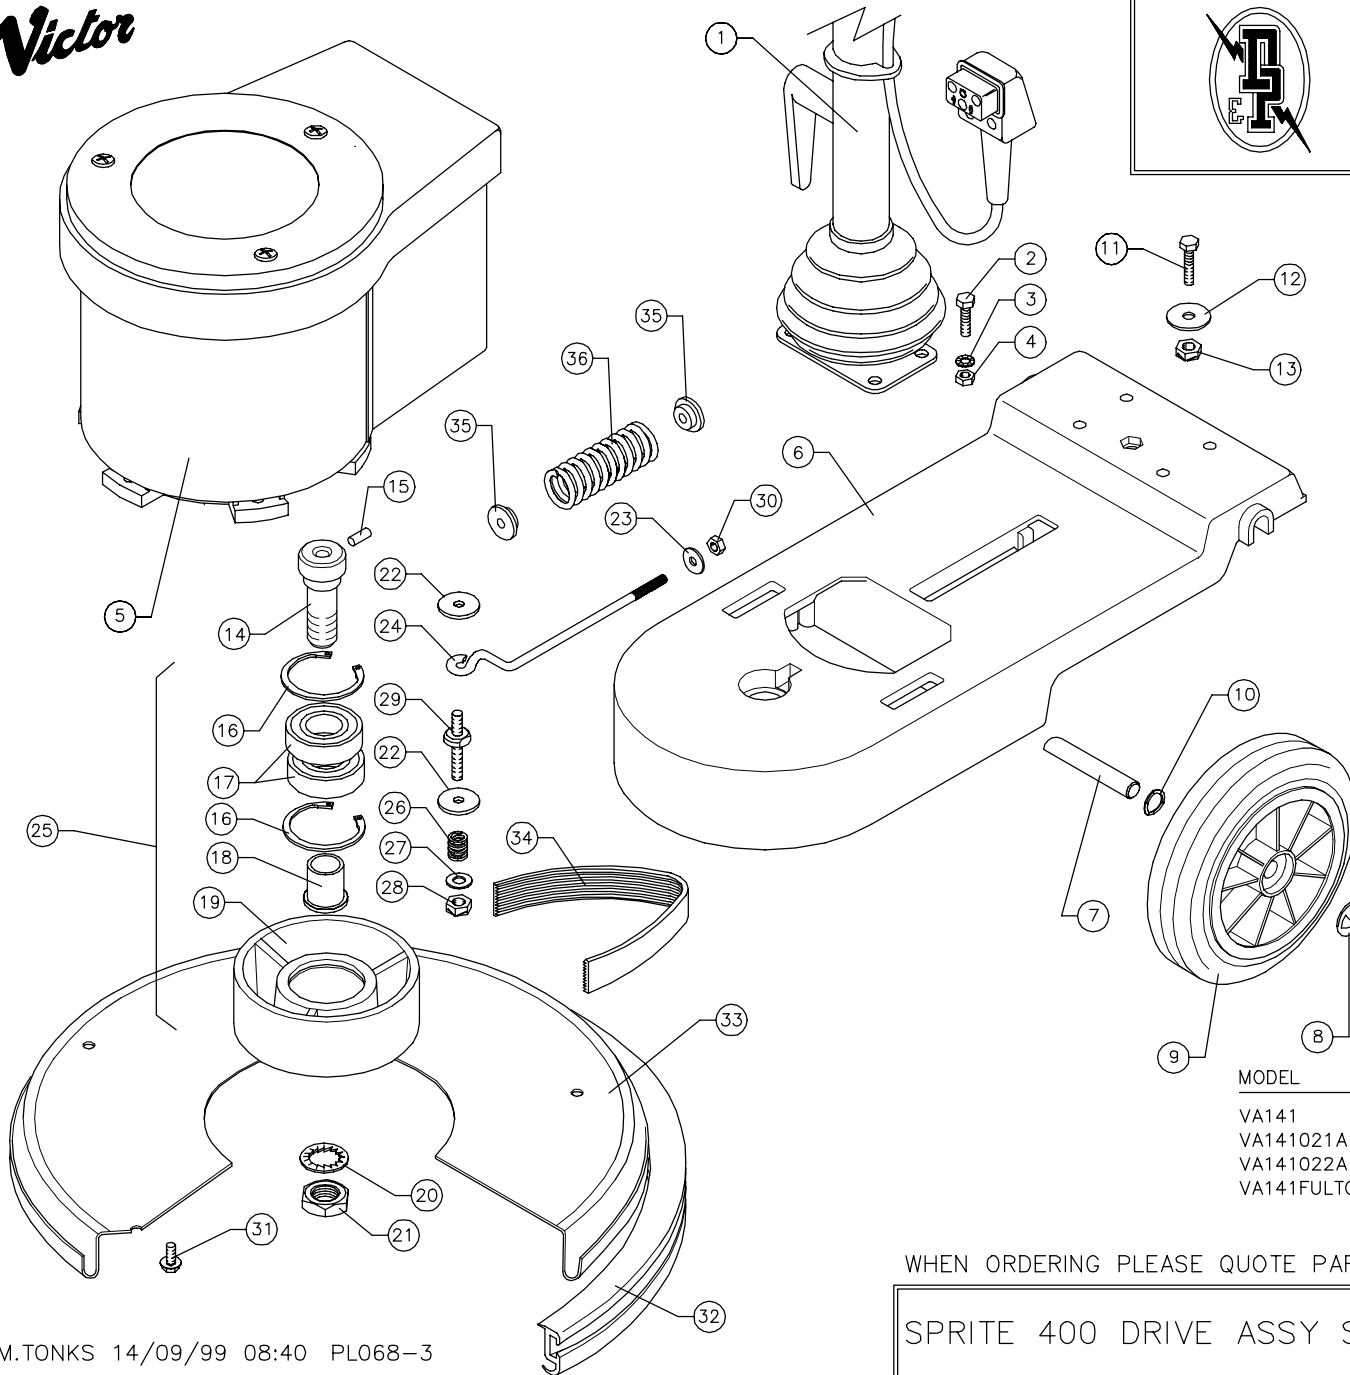

Victor

DOWDING & PLUMMER Ltd.

CALTHORPE HOUSE, STOCKFIELD ROAD,
BIRMINGHAM B27 6AP – ENGLAND

TEL: 0121-706-5771 FAX: 0121-708-1052

ITEM	PART No.	QTY.	DESCRIPTION
1	SEE TABLE	1	HANDLE ASSY
2	M8X30BH	4	M8x30 HEX HEAD SCREW
3	M8WSP	4	M8 SPRING WASHER
4	M8N	4	M8 NUT
5	SEE TABLE	1	MOTOR ASSY
6	A1123/E/GH	1	BASE – GREY HAMMER
7	A1657/PLTD	1	WHEEL AXLE 325mm
8	SBI3005/A	2	12mm STARLOCK CAP
9	SBI6101/NT	2	200mm WHEEL – BLACK
10	SBI3666	2	WAVY WASHER – PLW4
11	M8X35BH	1	M8x35 HEX HEAD SCREW
12	A1378	1	30X9X2.5 WASHER
13	M8NSB	1	M8 STIFF NUT
14	A1674	1	CENTRE FEED PULLEY BOLT
15	SBI5550	1	1/4" x 5/8" SELOCK PIN
16	SBI3485	2	CIRCLIP 52mm INTERNAL
17	SBI3412	2	BEARING – LJ25mm
18	A1456	1	BEARING SLEEVE
19	A1700	1	Ø156mm OUTPUT PULLEY
20	M20WSH	1	M20 SHAKEPROOF WASHER
21	M20NH	1	M20 HALF NUT
22	A1378	6	WASHER (30x9x2.5mm)
23	11-4X3-4W	2	1/4" x 3/4" WASHER
24	A1377	1	EYEBOLT
25	AYP1016	1	DRIVE PULLEY ASSY
26	A2132	3	MOTOR STUD SPRING
27	M8W	3	M8 PLAIN WASHER
28	M8NSB	3	M8 BINX STIFF NUT
29	A1223/PLTD	3	MOTOR DRIVE STUD
30	M6N	2	M6 NUT
31	M6X12TT	5	M6 x 12 TAPTITE SCREW
32	A1753/A/BL	1	1270mm BUFFER RING – BLACK
33	B1055/GH	1	BRUSH COVER – 400mm
34	SBI3823	1	220J16 POLYVEE DRIVE BELT
35	A1151	2	SPRING LOCATOR
36	A1159	1	BELT ADJUSTING SPRING

MODEL	DESCRIPTION	HANDLE ASSY	MOTOR ASSY
VA141	240V/50HZ/750W	AYH1800	AYM2037
VA141021A	220V/50HZ/750W	AYH1800	AYM2038
VA141022A	220V/50HZ/750W VDE	AYH1804	AYM2038
VA141FULTON	220V/50HZ/750W	AYH1800	AYM2038

WHEN ORDERING PLEASE QUOTE PART No. AND PART DESCRIPTION

SPRITE 400 DRIVE ASSY STD SPEED – VA141 220/240V RANGE

FROM 14.09.99 TO