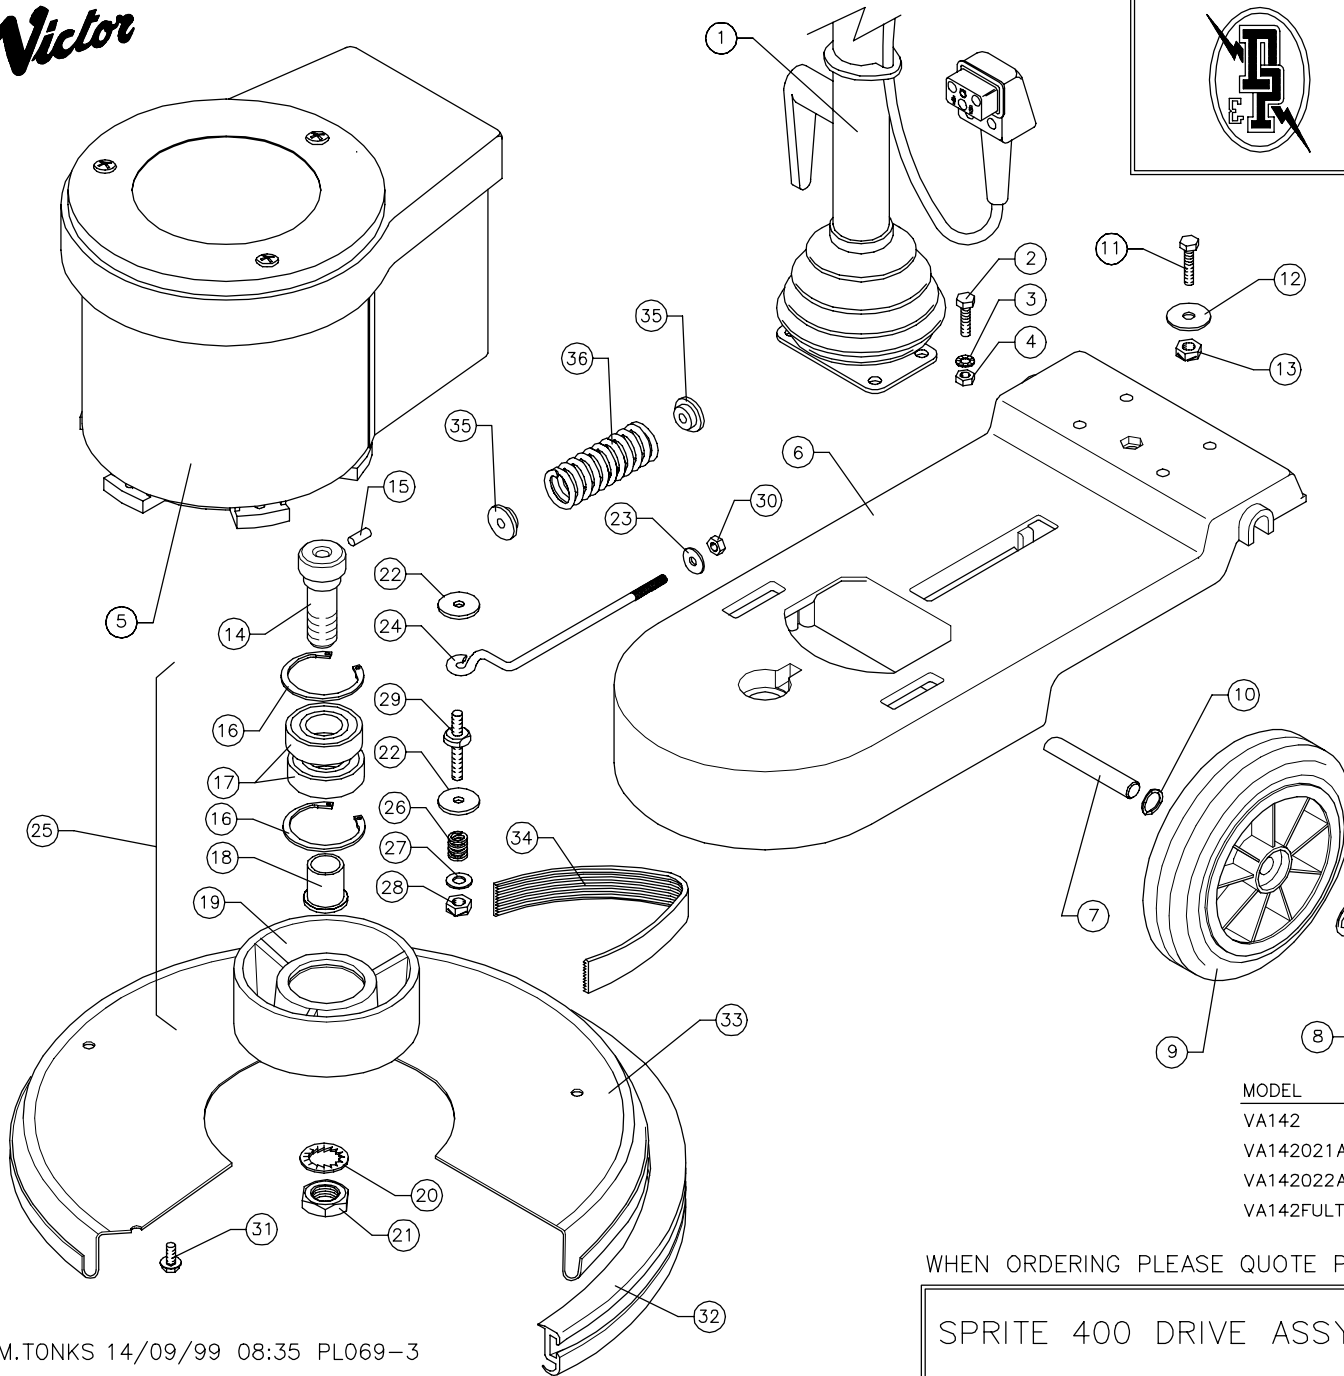

Victor

DOWDING & PLUMMER Ltd.

CALTHORPE HOUSE, STOCKFIELD ROAD,
BIRMINGHAM B27 6AP – ENGLAND

TEL: 0121-706-5771 FAX: 0121-708-1052

ITEM	PART No.	QTY.	DESCRIPTION
1	SEE TABLE	1	HANDLE ASSY
2	M8X30BH	4	M8x30 HEX HEAD SCREW
3	M8WSP	4	M8 SPRING WASHER
4	M8N	4	M8 NUT
5	SEE TABLE	1	MOTOR ASSY
6	A1123/E/GH	1	BASE – GREY HAMMER
7	A1657/PLTD	1	WHEEL AXLE 325mm
8	SBI3005/A	2	12mm STARLOCK CAP
9	SBI6101/NT	2	200mm WHEEL – BLACK
10	SBI3666	2	WAVY WASHER – PLW4
11	M8X35BH	1	M8x35 HEX HEAD SCREW
12	A1378	1	30X9X2.5 WASHER
13	M8NSB	1	M8 STIFF NUT
14	A1674	1	CENTRE FEED PULLEY BOLT
15	SBI5550	1	1/4" x 5/8" SELOCK PIN
16	SBI3485	2	CIRCLIP 52mm INTERNAL
17	SBI3412	2	BEARING – LJ25mm
18	A1456	1	BEARING SLEEVE
19	A1700	1	Ø156mm OUTPUT PULLEY
20	M20WSH	1	M20 SHAKEPROOF WASHER
21	M20NH	1	M20 HALF NUT
22	A1378	6	WASHER (30x9x2.5mm)
23	11-4X3-4W	2	1/4" x 3/4" WASHER
24	A1377	1	EYEBOLT
25	AYP1016	1	DRIVE PULLEY ASSY
26	A2132	3	MOTOR STUD SPRING
27	M8W	3	M8 PLAIN WASHER
28	M8NSB	3	M8 BINX STIFF NUT
29	A1223/PLTD	3	MOTOR DRIVE STUD
30	M6N	2	M6 NUT
31	M6X12TT	5	M6 x 12 TAPTITE SCREW
32	A1753/A/BL	1	1270mm BUFFER RING – BLACK
33	B1055/GH	1	BRUSH COVER – 400mm
34	SBI3823	1	220/16 POLYVEE DRIVE BELT
35	A1151	2	SPRING LOCATOR
36	A1159	1	BELT ADJUSTING SPRING

MODEL	DESCRIPTION	HANDLE ASSY	MOTOR ASSY
VA142	240V/50HZ/750W	AYH1800	AYM2046
VA142021A	220V/50HZ/750W	AYH1800	AYM2039
VA142022A	220V/50HZ/750W VDE	AYH1804	AYM2039
VA142FULTON	220V/50HZ/750W	AYH1800	AYM2039

WHEN ORDERING PLEASE QUOTE PART No. AND PART DESCRIPTION

SPRITE 400 DRIVE ASSY HIGH SP. – VA142 220/240V RANGE

FROM 14.09.99 TO

M.TONKS 14/09/99 08:35 PL069-3