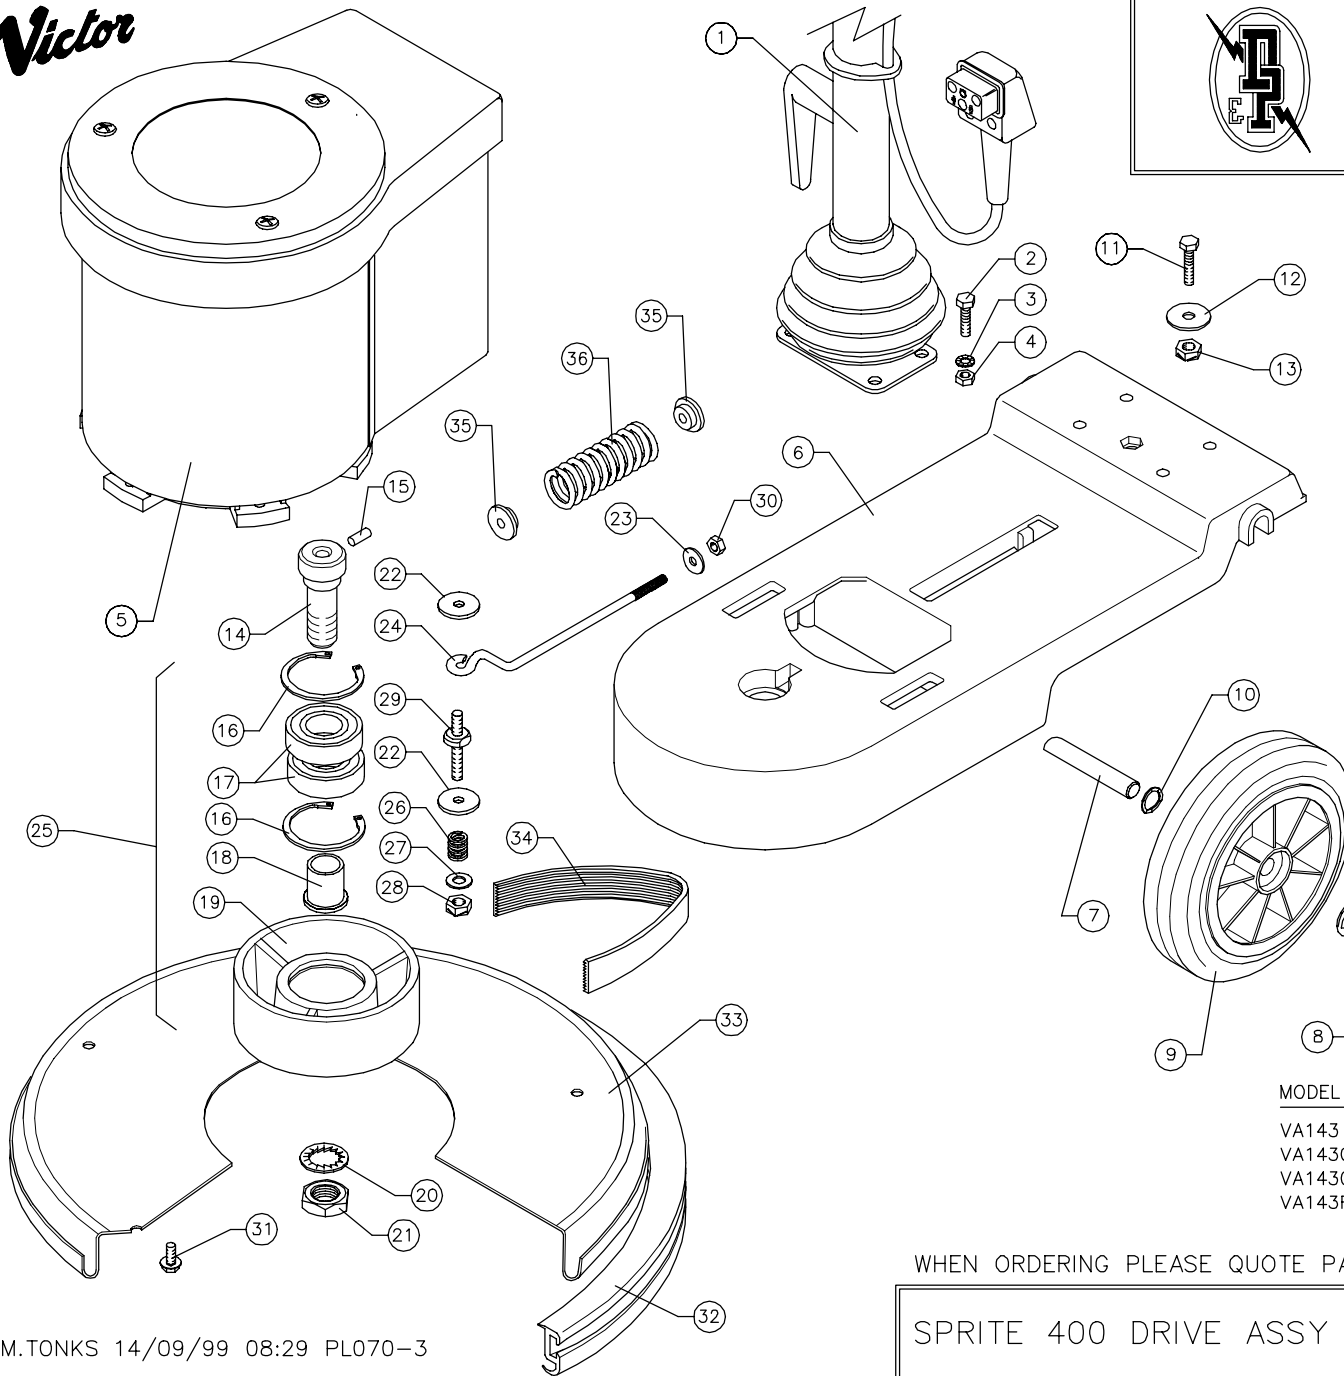

Victor

DOWDING & PLUMMER Ltd.

CALTHORPE HOUSE, STOCKFIELD ROAD,
BIRMINGHAM B27 6AP – ENGLAND

TEL: 0121-706-5771 FAX: 0121-708-1052

ITEM	PART No.	QTY.	DESCRIPTION
1	SEE TABLE	1	HANDLE ASSY.
2	M8X30BH	4	M8X30 HEX HEAD SCREW
3	M8WSP	4	M8 SPRING WASHER
4	M8N	4	M8 NUT
5	SEE TABLE	1	MOTOR ASSY C/W 40mm ROTOR PULLEY
6	A1123/E/GH	1	BASE – GREY HAMMER
7	A1657/PLTD	1	WHEEL AXLE 325mm
8	SBI3005/A	2	12mm STARLOCK CAP
9	SBI6101/NT	2	200mm WHEEL – BLACK
10	SBI3666	2	WAVY WASHER – PLW4
11	M8X35BH	1	M8X35 HEX HEAD SCREW
12	A1378	1	30X9X2.5 WASHER
13	M8NSB	1	M8 STIFF NUT
14	A1674	1	CENTRE FEED PULLEY BOLT
15	SBI5550	1	1/4" x 5/8" SELOCK PIN
16	SBI3485	2	CIRCLIP 52mm INTERNAL
17	SBI3412	2	BEARING – LJ25mm
18	A1456	1	BEARING SLEEVE
19	A1700	1	Ø156mm OUTPUT PULLEY
20	M20WSH	1	M20 SHAKEPROOF WASHER
21	M20NH	1	M20 HALF NUT
22	A1378	6	WASHER (30x9x2.5mm)
23	11-4X3-4W	2	1/4" x 3/4" WASHER
24	A1377	1	EYEBOLT
25	AYP1016	1	DRIVE PULLEY ASSY
26	A2132	3	MOTOR STUD SPRING
27	M8W	3	M8 PLAIN WASHER
28	M8NSB	3	M8 BINX STIFF NUT
29	A1223/PLTD	3	MOTOR DRIVE STUD
30	M6N	2	M6 NUT
31	M6X12TT	5	M6 x 12 TAPTITE SCREW
32	A1753/A/BL	1	1270mm BUFFER RING – BLACK
33	B1055/GH	1	BRUSH COVER – 400mm
34	SBI3823	1	22016 POLYVEE DRIVE BELT
35	A1151	2	SPRING LOCATOR
36	A1159	1	BELT ADJUSTING SPRING

MODEL	DESCRIPTION	HANDLE ASSY	MOTOR ASSY
VA143	240V/50HZ/1150W	AYH1800	AYM2132
VA143021A	220V/50HZ/1150W	AYH1800	AYM2159
VA143022A	220V/50HZ/1150W VDE	AYH1804	AYM2159
VA143FULTON	220V/50HZ/1150W	AYH1800	AYM2159

WHEN ORDERING PLEASE QUOTE PART No. AND PART DESCRIPTION

SPRITE 400 DRIVE ASSY SUPER HS – VA143 240/220V RANGE

FROM 14.09.99 TO