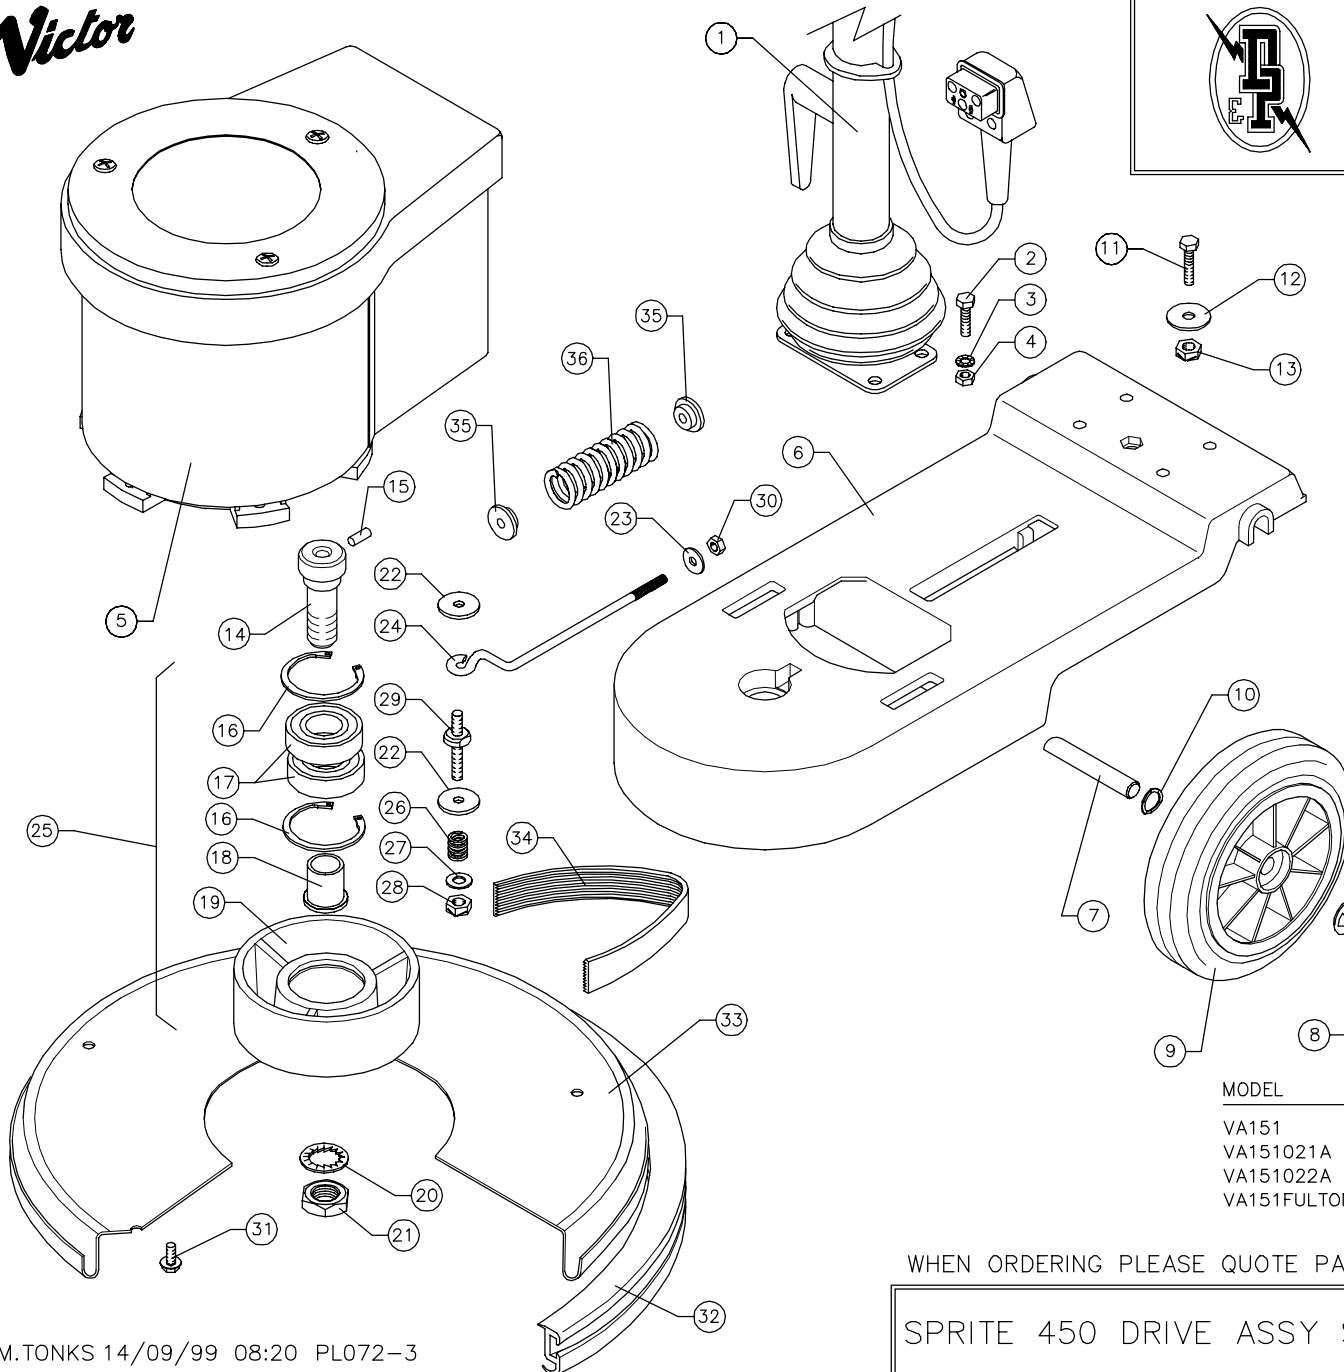

Victor

DOWDING & PLUMMER Ltd.

CALTHORPE HOUSE, STOCKFIELD ROAD,
BIRMINGHAM B27 6AP – ENGLAND

TEL: 0121-706-5771 FAX: 0121-708-1052

ITEM	PART No.	QTY.	DESCRIPTION
1	SEE TABLE	1	HANDLE ASSY.
2	M8X30BH	4	M8x30 HEX HEAD SCREW
3	M8WSP	4	M8 SPRING WASHER
4	M8N	4	M8 NUT
5	SEE TABLE	1	MOTOR ASSY.
6	A1123/E/GH	1	BASE – GREY HAMMER
7	A1657/PLTD	1	WHEEL AXLE 325mm
8	SBI3005/A	2	12mm STARLOCK CAP
9	SBI6101/NT	2	200mm WHEEL – BLACK
10	SBI3666	2	WAVY WASHER – PLW4
11	M8X35BH	1	M8x35 HEX HEAD SCREW
12	A1378	1	30X9X2.5 WASHER
13	M8NSB	1	M8 STIFF NUT
14	A1674	1	CENTRE FEED PULLEY BOLT
15	SBI5550	1	1/4" x 5/8" SELOCK PIN
16	SBI3485	2	CIRCLIP 52mm INTERNAL
17	SBI3412	2	BEARING – LJ25mm
18	A1456	1	BEARING SLEEVE
19	A1700	1	Ø156mm OUTPUT PULLEY
20	M20WSH	1	M20 SHAKEPROOF WASHER
21	M20NH	1	M20 HALF NUT
22	A1378	6	WASHER (30x9x2.5mm)
23	11-4X3-4W	2	1/4" x 3/4" WASHER
24	A1377	1	EYEBOLT
25	AYP1016	1	DRIVE PULLEY ASSY
26	A2132	3	MOTOR STUD SPRING
27	M8W	3	M8 PLAIN WASHER
28	M8NSB	3	M8 BINX STIFF NUT
29	A1223/PLTD	3	MOTOR DRIVE STUD
30	M6N	2	M6 NUT
31	M6X12TT	5	M6 x 12 TAPTITE SCREW
32	A1753/B/BL	1	54" BUFFER RING – BLACK
33	B1053/GH	1	BRUSH COVER – 450mm
34	SBI3823	1	220U16 POLYVEE DRIVE BELT
35	A1151	2	SPRING LOCATOR
36	A1159	1	BELT ADJUSTING SPRING

MODEL	DESCRIPTION	HANDLE ASSY	MOTOR ASSY
VA151	240V/50HZ/750W	AYH1800	AYM2037
VA151021A	220V/50HZ/750W	AYH1800	AYM2038
VA151022A	220V/50HZ/750W VDE	AYH1804	AYM2038
VA151FULTON	220V/50HZ/750W	AYH1800	AYM2038

WHEN ORDERING PLEASE QUOTE PART No. AND PART DESCRIPTION

SPRITE 450 DRIVE ASSY STD SPEED – VA151 240/220V RANGE

FROM 14.09.99 TO