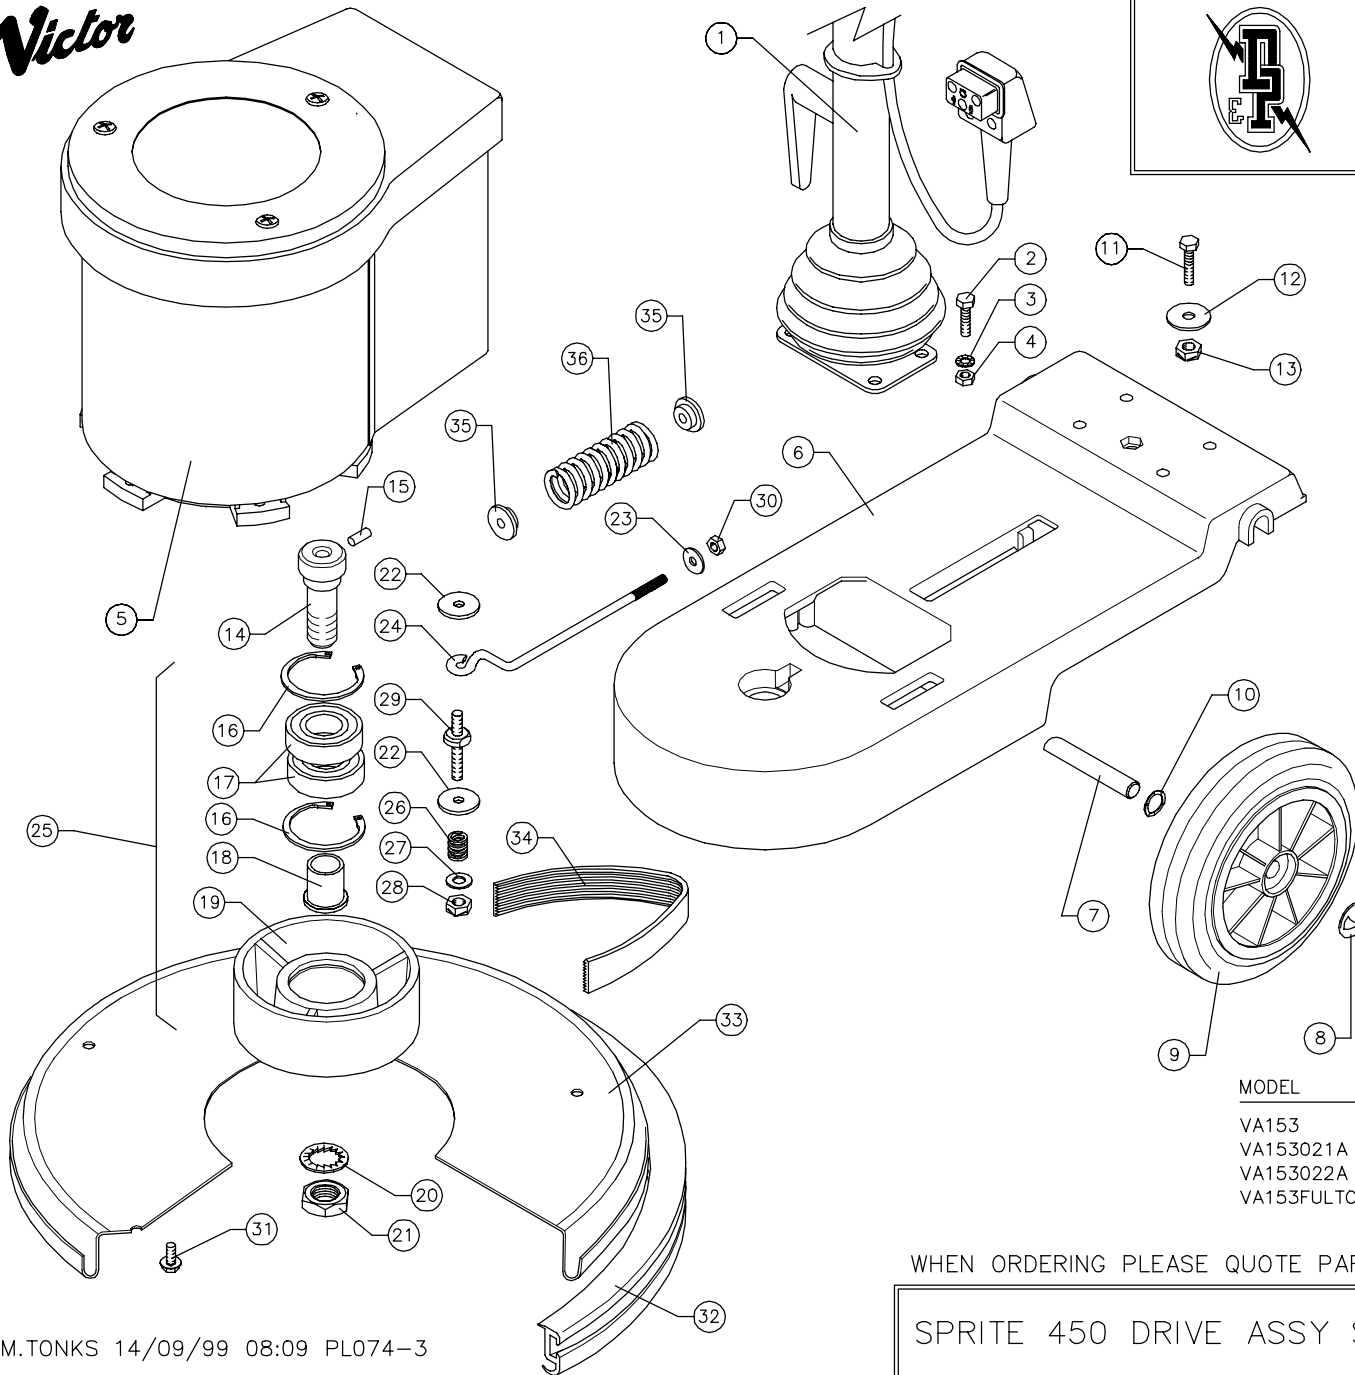

Victor

DOWDING & PLUMMER Ltd.

CALTHORPE HOUSE, STOCKFIELD ROAD,
BIRMINGHAM B27 6AP – ENGLAND

TEL: 0121-706-5771 FAX: 0121-708-1052

ITEM	PART No.	QTY.	DESCRIPTION
1	SEE TABLE	1	HANDLE ASSY.
2	M8X30BH	4	M8X30 HEX HEAD SCREW
3	M8WSP	4	M8 SPRING WASHER
4	M8N	4	M8 NUT
5	SEE TABLE	1	MOTOR ASSY C/W 40mm ROTOR PULLEY
6	A1123/E/GH	1	BASE – GREY HAMMER
7	A1657/PLTD	1	WHEEL AXLE 325mm
8	SBI3005/A	2	12mm STARLOCK CAP
9	SBI6101/NT	2	200mm WHEEL – BLACK
10	SBI3666	2	WAVY WASHER – PLW4
11	M8X35BH	1	M8X35 HEX HEAD SCREW
12	A1378	1	30X9X2.5 WASHER
13	M8NSB	1	M8 STIFF NUT
14	A1674	1	CENTRE FEED PULLEY BOLT
15	SBI5550	1	1/4" x 5/8" SELOCK PIN
16	SBI3485	2	CIRCLIP 52mm INTERNAL
17	SBI3412	2	BEARING – LJ25mm
18	A1456	1	BEARING SLEEVE
19	A1700	1	Ø156mm OUTPUT PULLEY
20	M20WSH	1	M20 SHAKEPROOF WASHER
21	M20NH	1	M20 HALF NUT
22	A1378	6	WASHER (30x9x2.5mm)
23	11-4X3-4W	2	1/4" x 3/4" WASHER
24	A1377	1	EYEBOLT
25	AYP1016	1	DRIVE PULLEY ASSY
26	A2132	3	MOTOR STUD SPRING
27	M8W	3	M8 PLAIN WASHER
28	M8NSB	3	M8 BINX STIFF NUT
29	A1223/PLTD	3	MOTOR DRIVE STUD
30	M6N	2	M6 NUT
31	M6X12TT	5	M6 x 12 TAPTITE SCREW
32	A1753/B/BL	1	54" BUFFER RING – BLACK
33	B1053/GH	1	BRUSH COVER – 450mm
34	SBI3823	1	22016 POLYVEE DRIVE BELT
35	A1151	2	SPRING LOCATOR
36	A1159	1	BELT ADJUSTING SPRING

MODEL	DESCRIPTION	HANDLE ASSY	MOTOR ASSY
VA153	240V/50HZ/1150W	AYH1800	AYM2132
VA153021A	220V/50HZ/1150W	AYH1800	AYM2159
VA153022A	220V/50HZ/1150W VDE	AYH1804	AYM2159
VA153FULTON	220V/50HZ/1150W	AYH1800	AYM2159