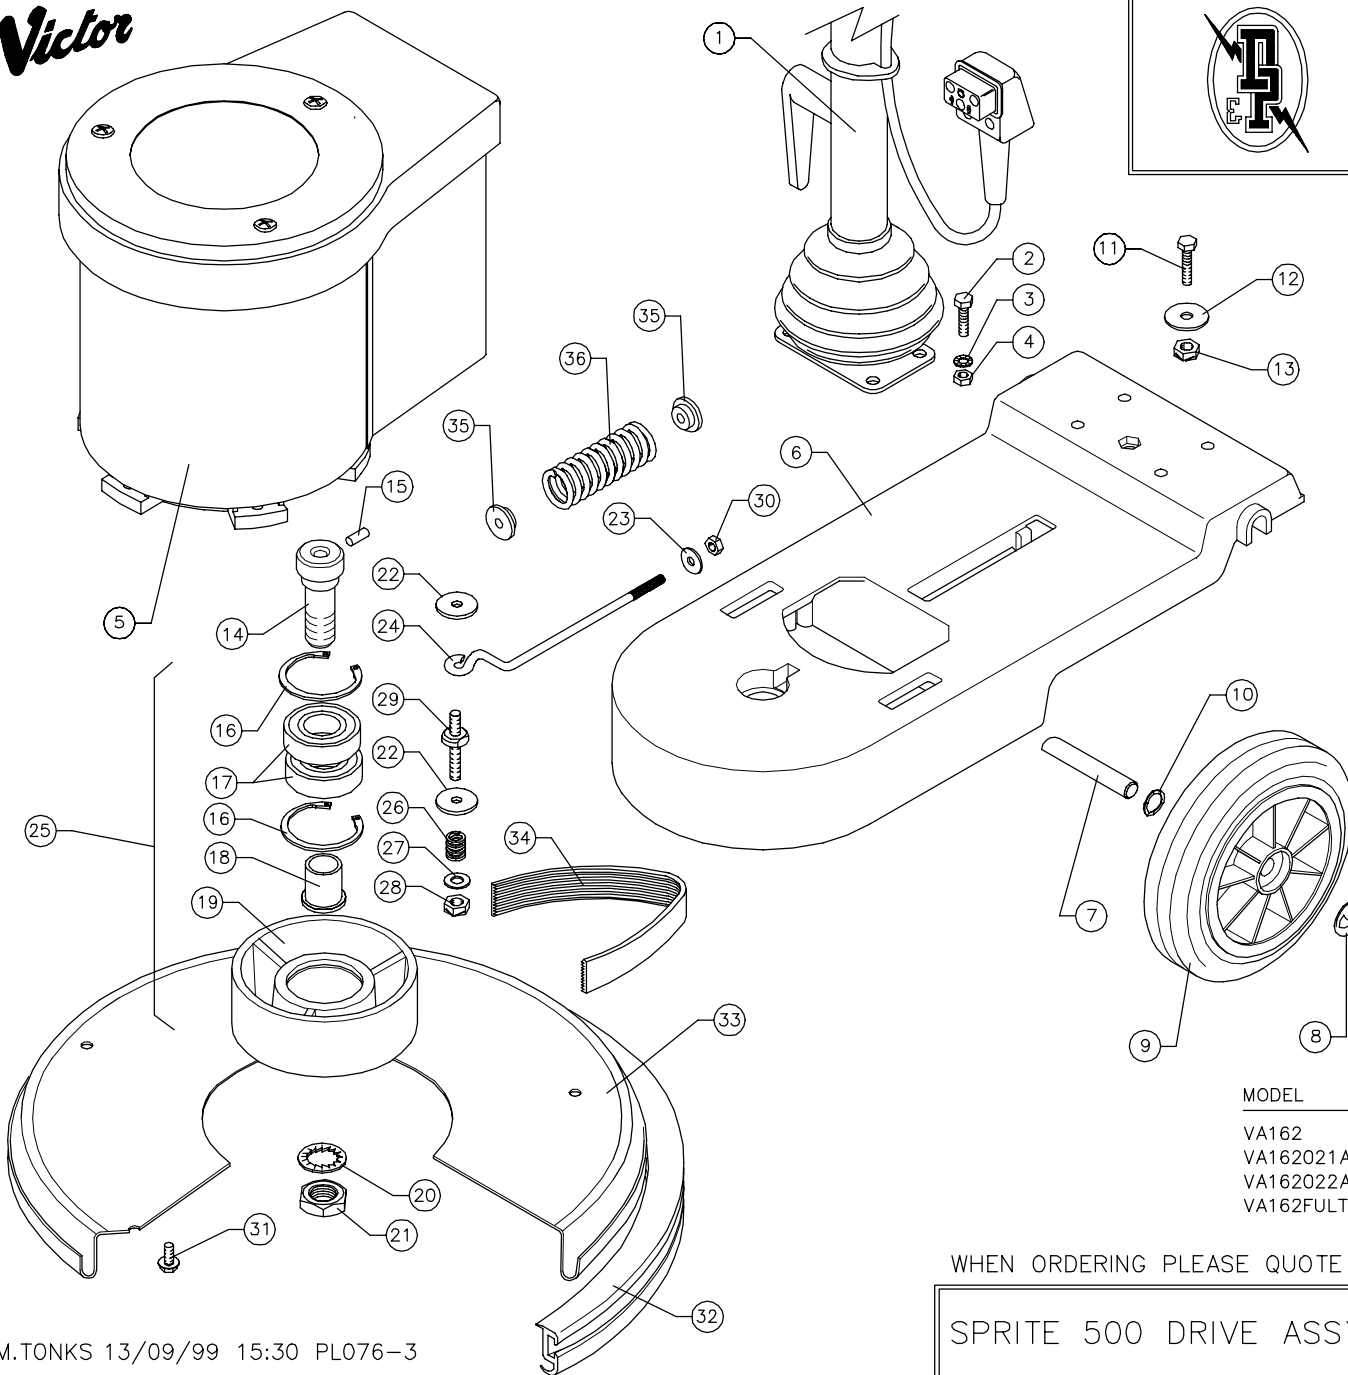

Victor

DOWDING & PLUMMER Ltd.

CALTHORPE HOUSE, STOCKFIELD ROAD,
BIRMINGHAM B27 6AP – ENGLAND

TEL: 0121-706-5771 FAX: 0121-708-1052

ITEM	PART No.	QTY.	DESCRIPTION
1	SEE TABLE	1	HANDLE ASSY.
2	M8X30BH	4	M8X30 HEX HEAD SCREW
3	M8WSP	4	M8 SPRING WASHER
4	M8N	4	M8 NUT
5	SEE TABLE	1	MOTOR ASSY.
6	A1123/E/GH	1	BASE – GREY HAMMER
7	A1657/PLTD	1	WHEEL AXLE 325mm
8	SBI3005/A	2	12mm STARLOCK CAP
9	SBI6101/NT	2	200mm WHEEL – BLACK
10	SBI3666	2	WAVY WASHER – PLW4
11	M8X35BH	1	M8X35 HEX HEAD SCREW
12	A1378	1	30X9X2.5 WASHER
13	M8NSB	1	M8 STIFF NUT
14	A1674	1	CENTRE FEED PULLEY BOLT
15	SBI5550	1	1/4" x 5/8" SELOCK PIN
16	SBI3485	2	CIRCLIP 52mm INTERNAL
17	SBI3412	2	BEARING – LJ25mm
18	A1456	1	BEARING SLEEVE
19	A1700	1	Ø156mm OUTPUT PULLEY
20	M20WSH	1	M20 SHAKEPROOF WASHER
21	M20NH	1	M20 HALF NUT
22	A1378	6	WASHER (30x9x2.5mm)
23	11-4X3-4W	2	1/4" x 3/4" WASHER
24	A1377	1	EYEBOLT
25	AYP1016	1	DRIVE PULLEY ASSY
26	A2132	3	MOTOR STUD SPRING
27	M8W	3	M8 PLAIN WASHER
28	M8NSB	3	M8 BINX STIFF NUT
29	A1223/PLTD	3	MOTOR DRIVE STUD
30	M6N	2	M6 NUT
31	M6X12TT	5	M6 x 12 TAPTITE SCREW
32	A1025/C/BL	1	1530mm BUFFER RING – BLACK
33	A1341/L/GH	1	BRUSH COVER – 500mm
34	SBI3823	1	22016 POLYVEE DRIVE BELT
35	A1151	2	SPRING LOCATOR
36	A1159	1	BELT ADJUSTING SPRING

MODEL	DESCRIPTION	HANDLE ASSY	MOTOR ASSY
VA162	240V/50HZ/1150W	AYH1800	AYM2138
VA162021A	220V/50HZ/1150W	AYH1800	AYM2129
VA162022A	220V/50HZ/1150W VDE	AYH1804	AYM2129
VA162FULTON	220V/50HZ/1150W	AYH1800	AYM2129

WHEN ORDERING PLEASE QUOTE PART No. AND PART DESCRIPTION

SPRITE 500 DRIVE ASSY HIGH SP – VA162 240/220V RANGE

FROM 13.09.99 TO

M.TONKS 13/09/99 15:30 PL076-3