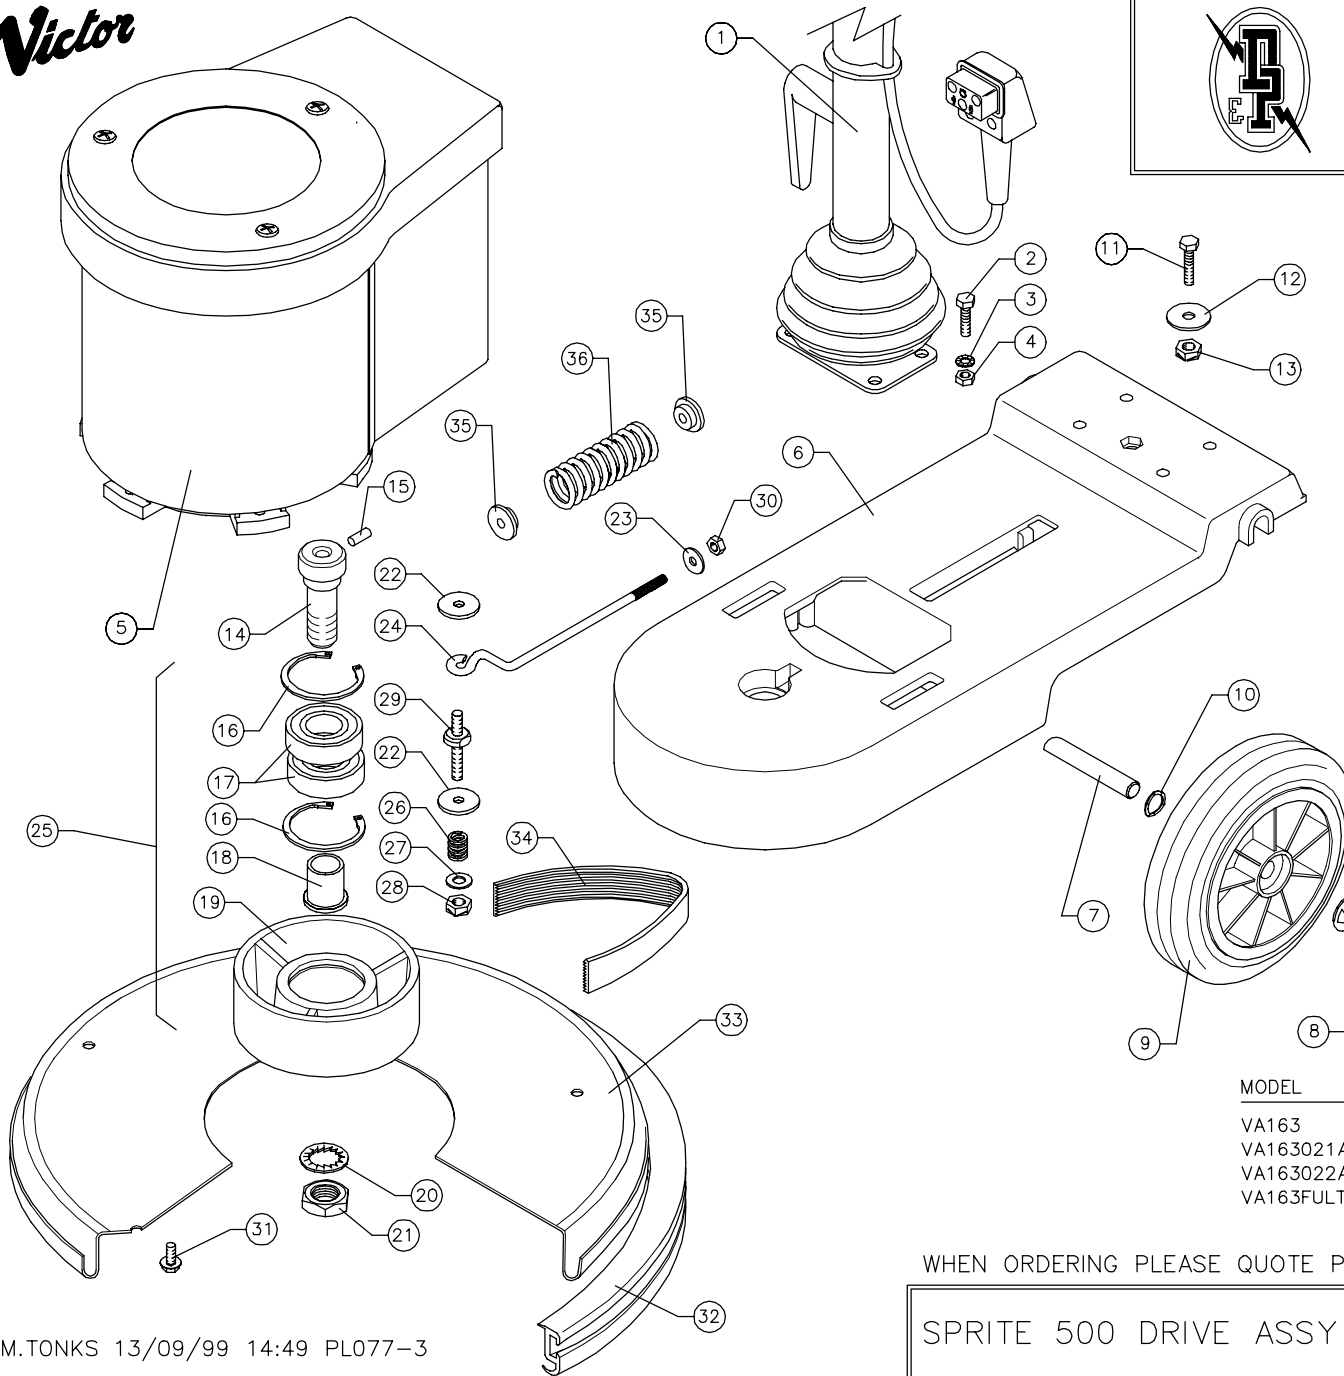

Victor

DOWDING & PLUMMER Ltd.

CALTHORPE HOUSE, STOCKFIELD ROAD,
BIRMINGHAM B27 6AP – ENGLAND

TEL: 0121-706-5771 FAX: 0121-708-1052

ITEM	PART No.	QTY.	DESCRIPTION
1	SEE TABLE	1	HANDLE ASSY.
2	M8X30BH	4	M8X30 HEX HEAD SCREW
3	M8WSP	4	M8 SPRING WASHER
4	M8N	4	M8 NUT
5	SEE TABLE	1	MOTOR ASSY. C/W 40mm ROTOR PULLEY
6	A1123/E/GH	1	BASE – GREY HAMMER
7	A1657/PLTD	1	WHEEL AXLE 325mm
8	SBI3005/A	2	12mm STARLOCK CAP
9	SBI6101/NT	2	200mm WHEEL – BLACK
10	SBI3666	2	WAVY WASHER – PLW4
11	M8X35BH	1	M8X35 HEX HEAD SCREW
12	A1378	1	30X9X2.5 WASHER
13	M8NSB	1	M8 STIFF NUT
14	A1674	1	CENTRE FEED PULLEY BOLT
15	SBI5550	1	1/4" x 5/8" SELOCK PIN
16	SBI3485	2	CIRCLIP 52mm INTERNAL
17	SBI3412	2	BEARING – LJ25mm
18	A1456	1	BEARING SLEEVE
19	A1700	1	Ø156mm OUTPUT PULLEY
20	M20WSH	1	M20 SHAKEPROOF WASHER
21	M20NH	1	M20 HALF NUT
22	A1378	6	WASHER (30x9x2.5mm)
23	11-4X3-4W	2	1/4" x 3/4" WASHER
24	A1377	1	EYEBOLT
25	AYP1016	1	DRIVE PULLEY ASSY
26	A2132	3	MOTOR STUD SPRING
27	M8W	3	M8 PLAIN WASHER
28	M8NSB	3	M8 BINX STIFF NUT
29	A1223/PLTD	3	MOTOR DRIVE STUD
30	M6N	2	M6 NUT
31	M6X12TT	5	M6 x 12 TAPTITE SCREW
32	A1025/C/BL	1	1530mm BUFFER RING – BLACK
33	A1341/L/GH	1	BRUSH COVER – 500mm
34	SBI3823	1	22016 POLYVEE DRIVE BELT
35	A1151	2	SPRING LOCATOR
36	A1159	1	BELT ADJUSTING SPRING

MODEL	DESCRIPTION	HANDLE ASSY	MOTOR ASSY
VA163	240V/50HZ/1150W	AYH1800	AYM2132
VA163021A	220V/50HZ/1150W	AYH1800	AYM2159
VA163022A	220V/50HZ/1150W VDE	AYH1804	AYM2159
VA163FULLTON	220V/50HZ/1150W	AYH1800	AYM2159

WHEN ORDERING PLEASE QUOTE PART No. AND PART DESCRIPTION

SPRITE 500 DRIVE ASSY SUPER HS – VA163 240/220V RANGE

FROM 13.09.99 TO