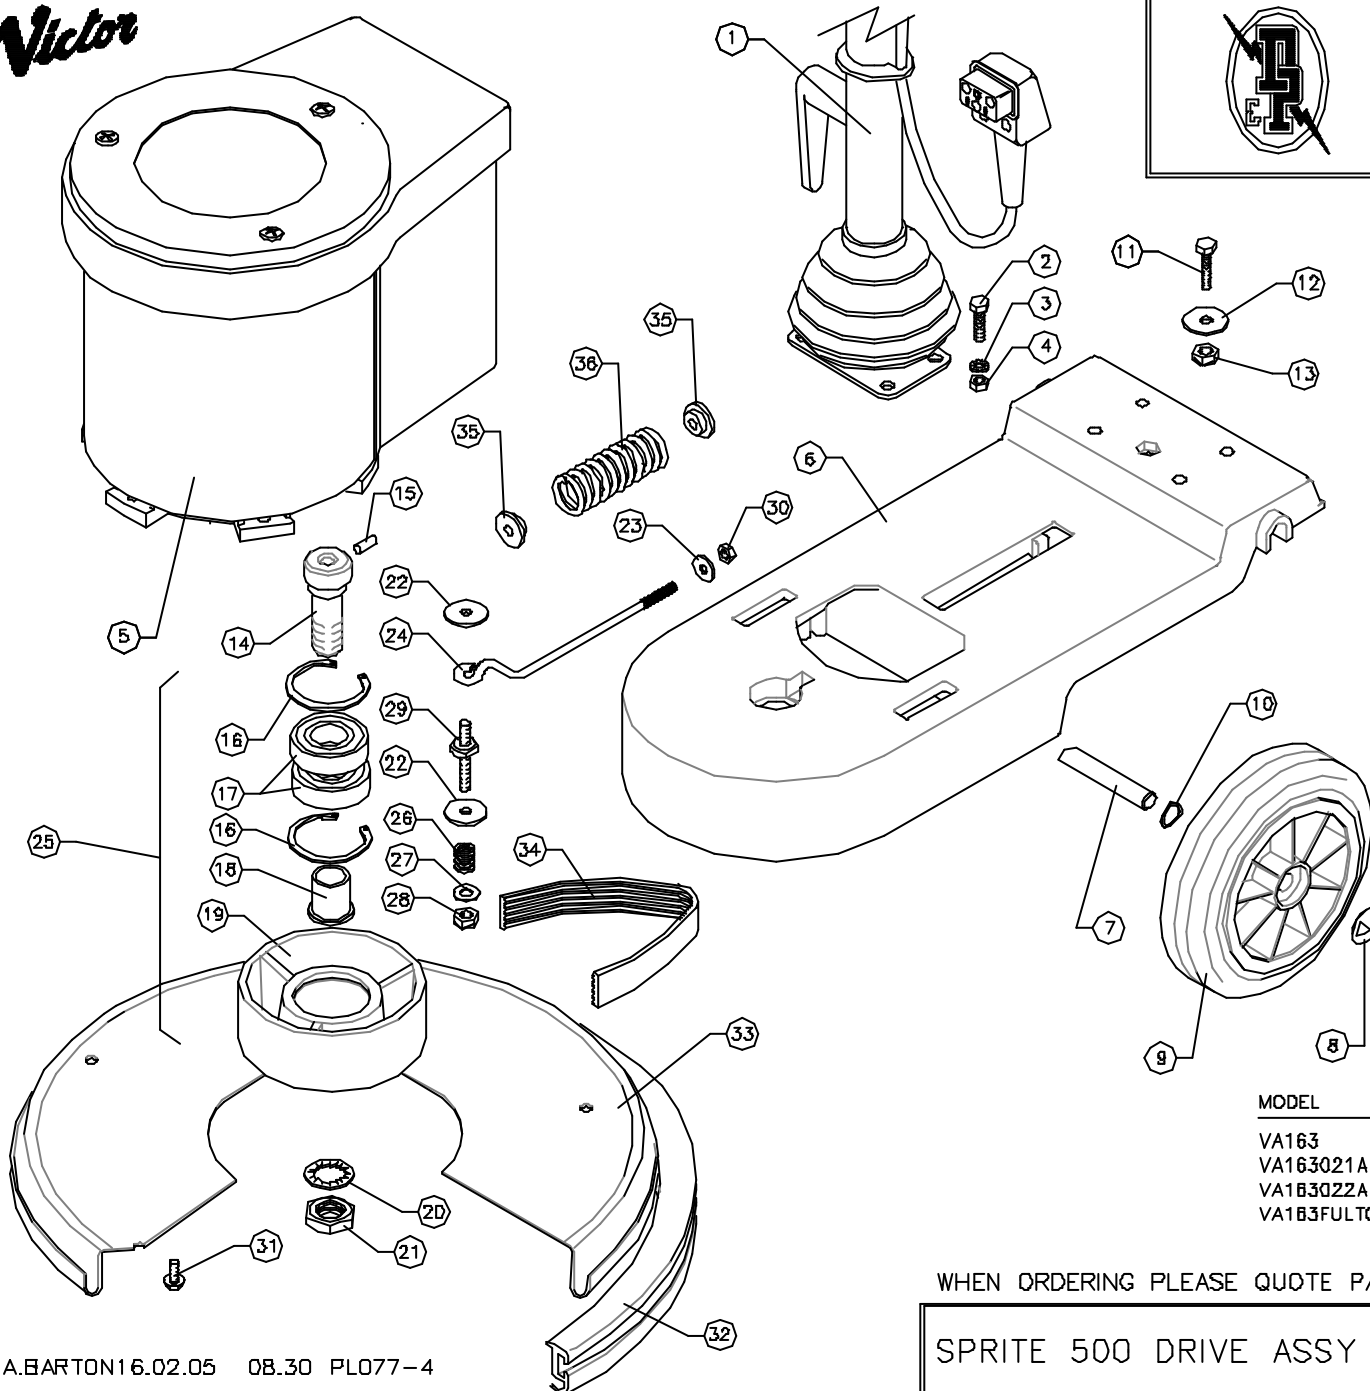

Victor

DOWDING & PLUMMER Ltd.

CALTHORPE HOUSE, STOCKFIELD ROAD,
BIRMINGHAM B27 6AP - ENGLAND
TEL: 0121-706-5771 FAX: 0121-708-1052

ITEM	PART No.	QTY.	DESCRIPTION
1	SEE TABLE	1	HANDLE ASSY.
2	MBX30BH	4	M8x30 HEX HEAD SCREW
3	MBWSP	4	M8 SPRING WASHER
4	MBN	4	M8 NUT
5	SEE TABLE	1	MOTOR ASSY. C/W 40mm ROTOR PULLEY
6	A1123/E/GH	1	BASE - GREY HAMMER
7	A1657/PLTD	1	WHEEL AXLE 325mm
8	SBI3005/A	2	12mm STARLOCK CAP
9	SBI6100/NT	2	7" WHEEL - BLACK
10	SBI3666	2	WAVY WASHER - PLW4
11	MBX35BH	1	M8x35 HEX HEAD SCREW
12	A1378	1	30x9x2.5 WASHER
13	MBNSB	1	M8 STIFF NUT
14	A1674	1	CENTRE FEED PULLEY BOLT
15	SBI5550	1	1/4" x 5/8" SELOCK PIN
16	SBI3485	2	CIRCLIP 52mm INTERNAL
17	SBI3412	2	BEARING - Lj25mm
18	A1456	1	BEARING SLEEVE
19	A1700	1	#156mm OUTPUT PULLEY
20	M20WSH	1	M20 SHAKEPROOF WASHER
21	M20NH	1	M20 HALF NUT
22	A1378	6	WASHER (30x9x2.5mm)
23	11-4X3-4W	2	1/4" x 3/4" WASHER
24	A1377	1	EYEBOLT
25	AYP1016	1	DRIVE PULLEY ASSY
26	A2132	3	MOTOR STUD SPRING
27	M8W	3	M8 PLAIN WASHER
28	MBNSB	3	M8 BINX STIFF NUT
29	A1223/PLTD	3	MOTOR DRIVE STUD
30	M6N	2	M6 NUT
31	MBX12TT	5	M6 x 12 TAPTITE SCREW
32	A1025/C/BL	1	1530mm BUFFER RING - BLACK
33	A1341/L/GH	1	BRUSH COVER - 500mm
34	SBI3823	1	220J16 POLYVEE DRIVE BELT
35	A1151	2	5SPRING LOCATOR
36	A1159	1	BELT ADJUSTING SPRING

MODEL	DESCRIPTION	HANDLE ASSY	MOTOR ASSY
VA163	240V/50HZ/1150W	AYH1800	AYM2132
VA163021A	220V/50HZ/1150W	AYH1800	AYM2159
VA1B3022A	220V/50HZ/1150W VDE	AYH1804	AYM2159
VA1B3FULTON	220V/50HZ/1150W	AYH1800	AYM2159

WHEN ORDERING PLEASE QUOTE PART No. AND PART DESCRIPTION

SPRITE 500 DRIVE ASSY SUPER HS - VA163 240/220V RANGE

FROM 13.09.99 TO