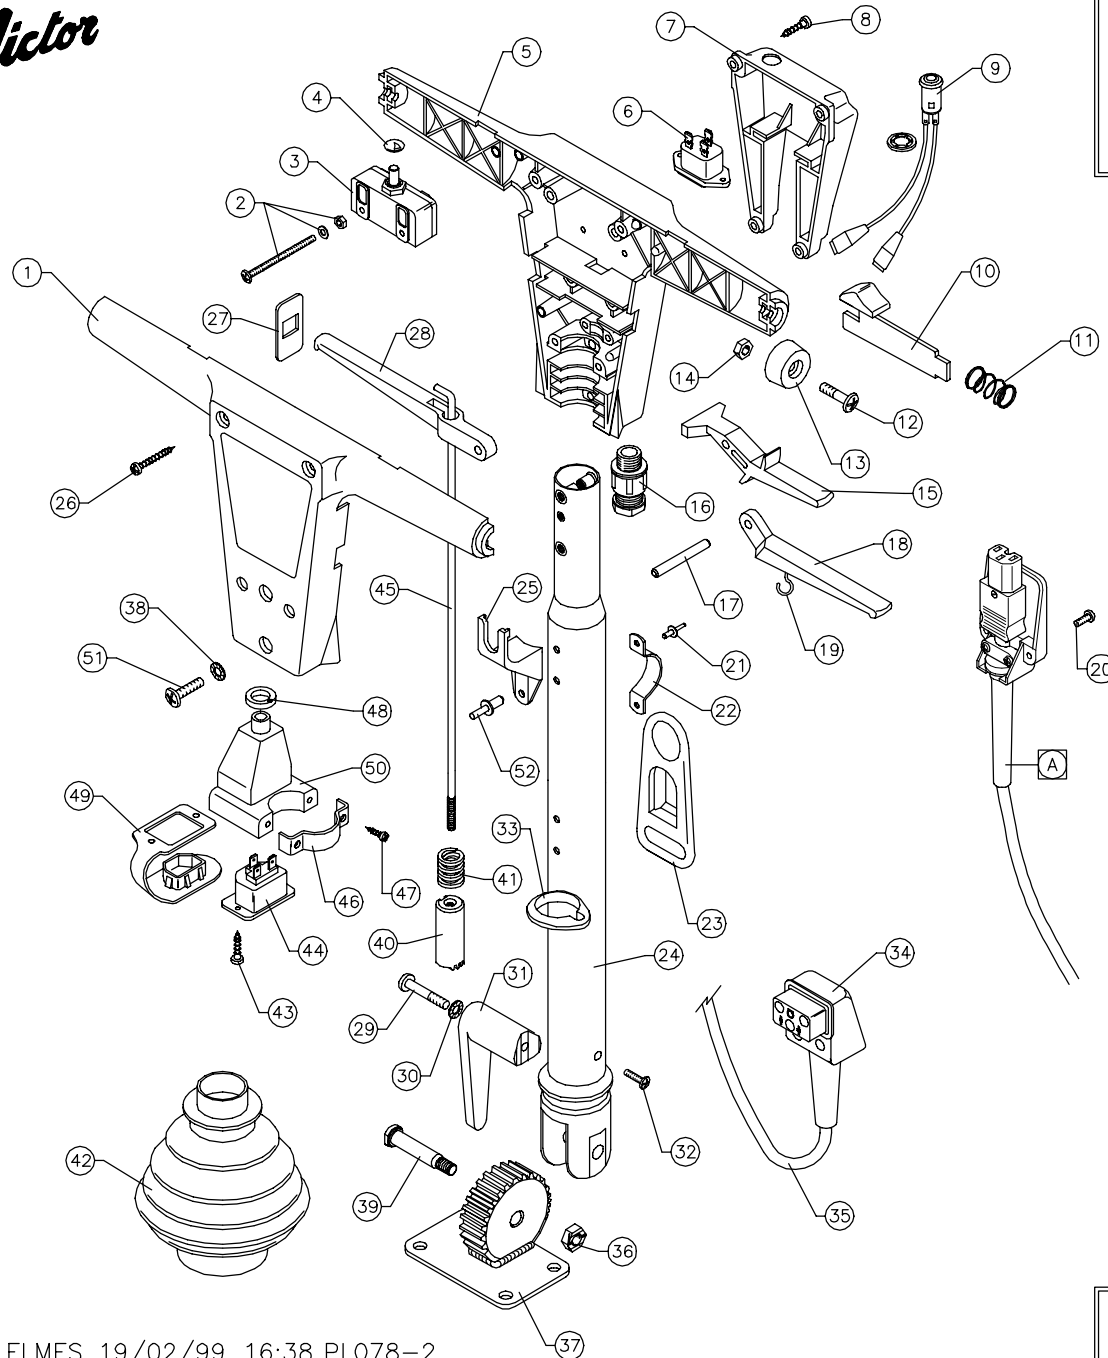

Victor

DOWDING & PLUMMER Ltd.

CALTHORPE HOUSE, STOCKFIELD ROAD,
BIRMINGHAM B27 6AP - ENGLAND

TEL: 0121-706-5771 FAX: 0121-708-1052

1	SBI3759/RE	1	SWITCH BOX FRONT HALF - RED
2	-	4	M4x55 SCREW, NUT, PLAIN & S.P. WASHER
3	SBI3738	2	SINGLE POLE ON/OFF SWITCH
4	SBI3744	2	1/4" STARLOCK CAP
5	SBI3758/RE	1	SWITCH BOX BACK HALF - RED
6	SBI3650	1	INLET SOCKET
7	A1001/RE	1	HANDLE SOCKET BOX - RED
8	IN10X3-4PT	4	No10 x 3/4" PLASTITE SCREW
9	SBI5836	1	NEON LIGHT 200/250V GREEN
10	A1621	2	TRIGGER RELEASE MOULDING
11	A1620	2	TRIGGER RELEASE SPRING
12	M6X20SP	2	M6x20 POZIPAN SCREW
13	SBI3764/RE	2	HANDLE END CAP RED
14	M6N	2	M6 FULL NUT
15	SBI3760	2	HANDLE SWITCH LEVER
16	SBI3373	1	CABLE GLAND - M16
17	A1141	3	HANDLE LEVER PIVOT PIN
18	SBI3762	1	HANDLE FLUID LEVER
19	SBI3766	1	HANDLE FLUID LEVER HOOK
20	M4X10CHS	2	M4 x 10 SLOTTED SCREW
21	SBI5772	2	'POP' RIVET #3.2 x 8 (1/8" x 5/16")
22	A1649/GH	1	CABLE RESTRAINT BRACKET GREY HAMMER
23	SBI5482	1	CORD GUIDE BLACK
24	AYT2005	1	DOWN TUBE ASSY
25	B1062	2	BRACKET (QUICK RELEASE)
26	IN10X1.1-2PP	4	No 10 x 1 1/2" POZIPAN
27	SBI3763/RE	2	HANDLE LEVER ENTRY SHIELD - RED
28	SBI3761	1	HANDLE ADJUSTMENT LEVER
29	M6X35PP	1	M6 x 35 POZIDRIVE PANHEAD SCREW
30	M6WSP	1	M6 SPRING WASHER
31	DPB19/GH	1	CORD HOOK GREY HAMMER
32	M4X12PP	1	M4 x12 TRILOBE SCREW
33	A1854	2	CABLE RETENTION RING
34	SBI5929	1	INLET PLUG (TYPE 821)
35	SBI3688	158cm	CABLE 1.5mm - 3 CORE BLACK
36	M8NSB	1	M8 BINX STIFF NUT
37	B1150	1	WELDED GEAR ASSY.
38	M6SH	4	M6 SHAKEPROOF WASHER
39	A1896	1	PIVOT BOLT
40	A1741	1	HANDLE POSITION SELECTOR
41	A1743	1	SELECTOR SPRING
42	A1953	1	BELLOW 27mm DIA.
43	IN6X1/2PP	2	No.6 x 1/2" POZIDRIVE PANHEAD SCREW
44	SBI5551	1	SOCKET OUTLET
45	A1852	1	800mm INSIDE BEND PULL ROD
46	A1807/GH	1	BRACKET QUICK RELEASE GREY HAMMER
47	M5X30PP	2	M5 x 30 SPAX POZIDRIVE PANHEAD SCREW
48	SBI5602	1	RUBBER WASHER
49	A1746	1	HANDLE INLET SOCKET COVER
50	A1686	1	INLET SOCKET BOX MOULDING
51	M6X20SP	4	M6 x 20 POZIPAN SCREW
52	SBI5424	4	'POP' RIVET 3/16" x 1/2" LONG

ASSY	PART No.	QTY.	DESCRIPTION
A	AYC1026	1	CABLE ASSY - 40ft 240V BLACK UK PLUG
	AYC1012	1	CABLE ASSY - 40ft 220V BLACK EURO PLUG
	AYC1074	1	CABLE ASSY - 40ft 240V ORANGE UK PLUG

WHEN ORDERING PLEASE QUOTE PART No. AND PART DESCRIPTION

EUROPA STD HANDLE ASSY 240V - AYH1214

FROM 19.02.99 TO

D.ELMES 19/02/99 16:38 PL078-2