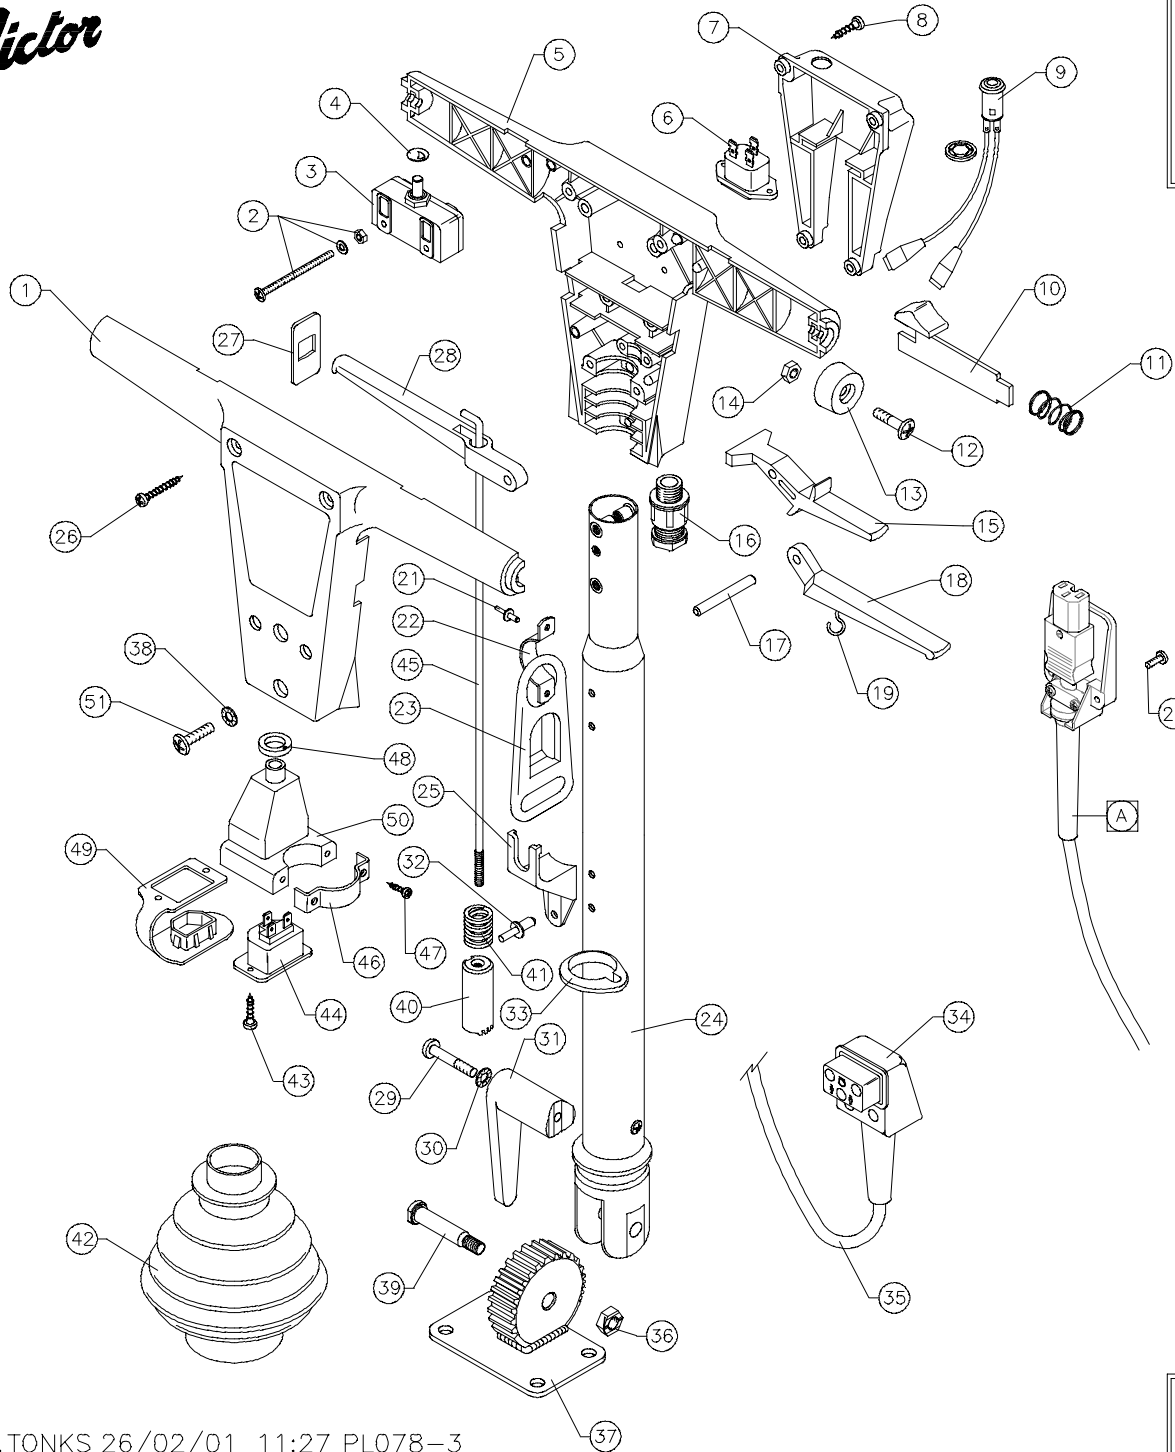

Victor

DOWDING & PLUMMER Ltd.

CALTHORPE HOUSE, STOCKFIELD ROAD,
BIRMINGHAM B27 6AP – ENGLAND

TEL: 0121-706-5771 FAX: 0121-708-1052

ITEM	PART No	QTY.	DESCRIPTION
1	SBI3759/RE	1	SWITCH BOX FRONT HALF – RED
2	–	4	M4x55 SCREW, NUT, PLAIN & S.P. WASHER
3	SBI3738	2	SINGLE POLE ON/OFF SWITCH
4	SBI3744	2	1/4" STARLOCK CAP
5	SBI3758/RE	1	SWITCH BOX BACK HALF – RED
6	SBI3650	1	INLET SOCKET
7	A1001/RE	1	HANDLE SOCKET BOX – RED
8	No10 x 3/4"	4	PLASTITE SCREW
9	SBI5836	1	NEON LIGHT 200/250V GREEN
10	A1621	2	TRIGGER RELEASE MOULDING
11	A1620	2	TRIGGER RELEASE SPRING
12	M6x20SP	2	M6x20 POZIPAN SCREW
13	SBI3764/RE	2	HANDLE END CAP RED
14	M6N	2	M6 FULL NUT
15	SBI3760	2	HANDLE SWITCH LEVER
16	SBI3373	1	CABLE GLAND – M16
17	A1141	3	HANDLE LEVER PIVOT PIN
18	SBI3762	1	HANDLE FLUID LEVER
19	SBI3766	1	HANDLE FLUID LEVER HOOK
20	M4X10CHS	2	M4 x 10 SLOTTED SCREW
21	SBI5772	2	"POP" RIVET Ø3.2 x 8 (1/8" x 5/16")
22	A1649/GH	1	CABLE RESTRAINT BRACKET GREY HAMMER
23	SBI5482	1	CORD GUIDE BLACK
24	AYT2009	1	DOWN TUBE ASSY
25	B1062	2	BRACKET (QUICK RELEASE)
26	IN10X1.1-2PP	4	No 10 x 1 1/2" POZIPAN
27	SBI3763/RE	2	HANDLE LEVER ENTRY SHIELD – RED
28	SBI3761	1	HANDLE ADJUSTMENT LEVER
29	M6X35PP	1	M6 x 35 POZIDRIVE PANHEAD SCREW
30	M6WSP	1	M6 SPRING WASHER
31	DP819/GH	1	CORD HOOK GREY HAMMER
32	SBI5424	4	"POP" RIVET 3/16" x 1/2" LONG
33	A1854	2	CABLE RETENTION RING
34	SBI5929	1	INLET PLUG (TYPE 821)
35	SBI3688	158cm	CABLE 1.5mm – 3 CORE BLACK
36	M6NSB	1	M6 BINX STIFF NUT
37	B1150	1	WELDED GEAR ASSY.
38	M6SH	4	M6 SHAKEPROOF WASHER
39	A1896	1	PIVOT BOLT
40	A1741	1	HANDLE POSITION SELECTOR
41	A1743	1	SELECTOR SPRING
42	A1953	1	BELLOW 27mm DIA.
43	IN6X1/2PP	2	No.6 x 1/2" POZIDRIVE PANHEAD SCREW
44	SBI5551	1	SOCKET OUTLET
45	A1852	1	800mm INSIDE BEND PULL ROD
46	A1807/GH	1	BRACKET QUICK RELEASE GREY HAMMER
47	M5X30PP	2	M5 x 30 SPAX POZIDRIVE PANHEAD SCREW
48	SBI5602	1	RUBBER WASHER
49	A1746	1	HANDLE INLET SOCKET COVER
50	A1686	1	INLET SOCKET BOX MOULDING
51	M6X20SP	4	M6 x 20 POZIPAN SCREW

ASSY	PART No.	QTY.	DESCRIPTION
A	AYC1026	1	CABLE ASSY – 40ft 240V BLACK UK PLUG
	AYC1012	1	CABLE ASSY – 40ft 220V BLACK EURO PLUG
	AYC1074	1	CABLE ASSY – 40ft 240V ORANGE UK PLUG

WHEN ORDERING PLEASE QUOTE PART No. AND PART DESCRIPTION

EUROPA STD HANDLE ASSY 240V – AYH1214