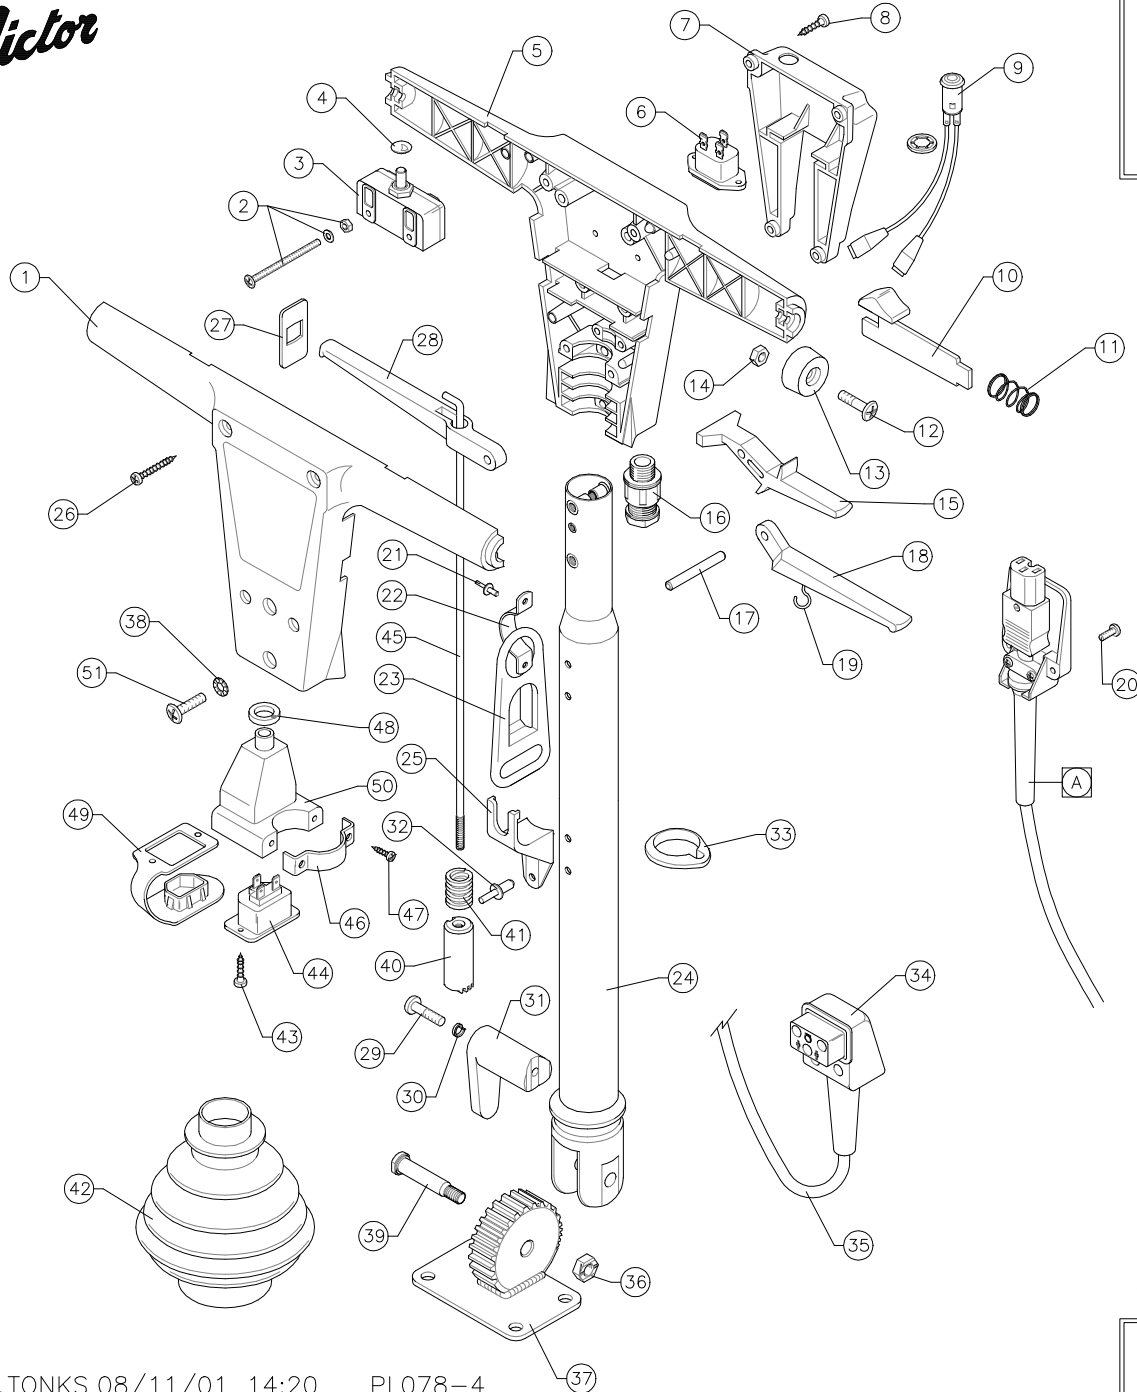

Victor

DOWDING & PLUMMER Ltd.
CALTHORPE HOUSE, STOCKFIELD ROAD,
BIRMINGHAM B27 6AP – ENGLAND
TEL: 0121-706-5771 FAX: 0121-708-1052

ITEM	PART No	QTY.	DESCRIPTION
1	SBI3759/RE	1	SWITCH BOX FRONT HALF – RED
2	-	4	M4x55 SCREW, NUT, PLAIN & S.P. WASHER
3	SBI3738	2	SINGLE POLE ON/OFF SWITCH
4	SBI3744	2	1/4" STARLOCK CAP
5	SBI3758/RE	1	SWITCH BOX BACK HALF – RED
6	SBI3650	1	INLET SOCKET
7	A1001/RE	1	HANDLE SOCKET BOX – RED
8	IN10X3-4PT	4	No10 x 3/4" PLASTITE SCREW
9	SBI5836	1	NEON LIGHT 200/250V GREEN
10	A1621	2	TRIGGER RELEASE MouldING
11	A1620	2	TRIGGER RELEASE SPRING
12	M6X20SP	2	M6x20 POZIPAN SCREW
13	SBI3764/RE	2	HANDLE END CAP RED
14	M6N	2	M6 FULL NUT
15	SBI3760	2	HANDLE SWITCH LEVER
16	SBI3373	1	CABLE GLAND – M16
17	A1141	3	HANDLE LEVER PIVOT PIN
18	SBI3762	1	HANDLE FLUID LEVER
19	SBI3766	1	HANDLE FLUID LEVER HOOK
20	M4X10CHS	2	M4 x 10 SLOTTED SCREW
21	SBI5772	2	"POP" RIVET ø3.2 x 8 (1/8" x 5/16")
22	A1649/GH	1	CABLE RESTRAINT BRACKET GREY HAMMER
23	SBI5482	1	CORD GUIDE BLACK
24	AYT2009	1	DOWN TUBE ASSY
25	B1062	2	BRACKET (QUICK RELEASE)
26	IN10X1.1-2PP	4	No 10 x 1 1/2" POZIPAN
27	SBI3763/RE	2	HANDLE LEVER ENTRY SHIELD – RED
28	SBI3761	1	HANDLE ADJUSTMENT LEVER
29	M6X25PP	1	M6 x 25 POZIDRIVE PANHEAD SCREW
30	M6WSP	1	M6 SPRING WASHER
31	D0390	1	CABLE HOOK
32	SBI5424	4	"POP" RIVET 3/16" x 1/2" LONG
33	A1854	2	CABLE RETENTION RING
34	SBI5929	1	INLET PLUG (TYPE 821)
35	SBI3688	158cm	CABLE 1.5mm – 3 CORE BLACK
36	M8NSB	1	M8 BINX STIFF NUT
37	B1150	1	WELDED GEAR ASSY.
38	M6SH	4	M6 SHAKEPROOF WASHER
39	A1896	1	PIVOT BOLT
40	A1741	1	HANDLE POSITION SELECTOR
41	A1743	1	SELECTOR SPRING
42	A1953	1	BELLOW 27mm DIA.
43	IN6X1/2PP	2	No.6 x 1/2" POZIDRIVE PANHEAD SCREW
44	SBI5551	1	SOCKET OUTLET
45	A1852	1	800mm INSIDE BEND PULL ROD
46	A1807/GH	1	BRACKET QUICK RELEASE GREY HAMMER
47	M5X30PP	2	M5 x 30 SPAX POZIDRIVE PANHEAD SCREW
48	SBI5602	1	RUBBER WASHER
49	A1746	1	HANDLE INLET SOCKET COVER
50	A1886	1	INLET SOCKET BOX MouldING
51	M6X20SP	4	M6 x 20 POZIPAN SCREW

ITEM	ASSY No.	QTY.	DESCRIPTION
A	AYC1026	1	CABLE ASSY – 40ft 240V BLACK UK PLUG
	AYC1012	1	CABLE ASSY – 40ft 220V BLACK EURO PLUG
	AYC1074	1	CABLE ASSY – 40ft 240V ORANGE UK PLUG

WHEN ORDERING PLEASE QUOTE PART No. AND PART DESCRIPTION

EUROPA STD HANDLE ASSY 240V – AYH1214