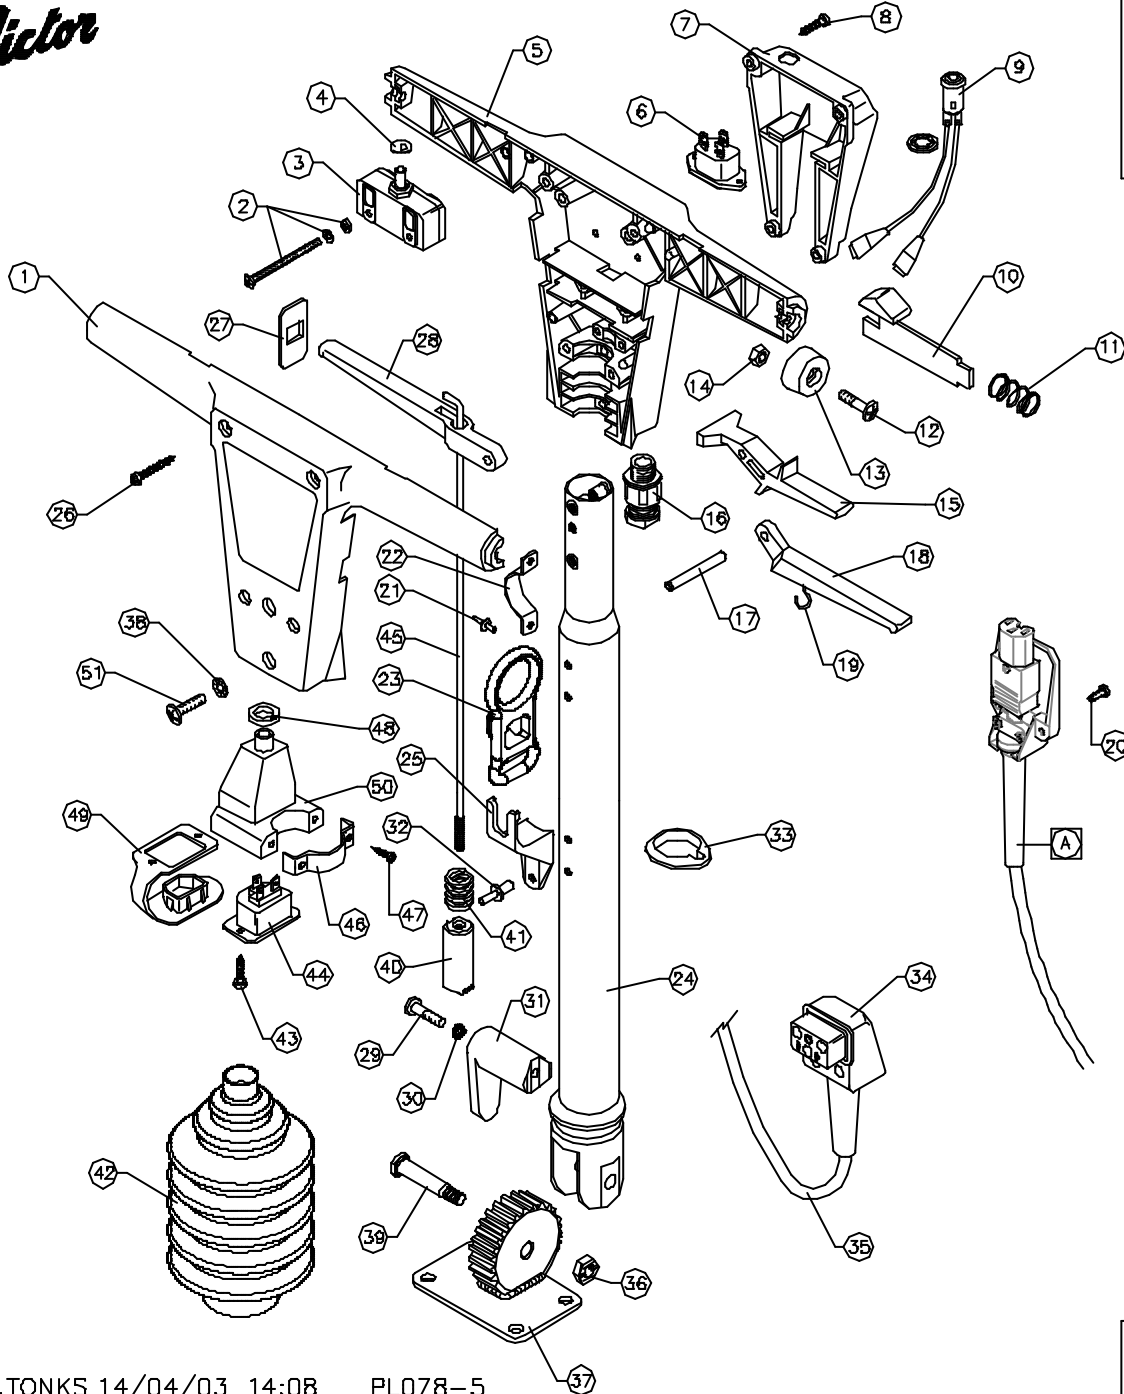

Victor

DOWDING & PLUMMER Ltd.

CALTHORPE HOUSE, STOCKFIELD ROAD,
BIRMINGHAM B27 6AP - ENGLAND
TEL: 0121-706-5771 FAX: 0121-708-1052

ITEM	PART No	QTY.	DESCRIPTION
1	SB3708/RE	1	SWITCH BOX FRONT HALF - RED
2	-	4	M4x55 SCREW, NUT, PLAIN & S.P. WASHER
3	SB3738	2	SINGLE POLE ON/OFF SWITCH
4	SB3744	2	1/4" STARLOCK CAP
5	SB3758/RE	1	SWITCH BOX BACK HALF - RED
6	SB3600	1	INLET SOCKET
7	A1001/RE	1	HANDLE SOCKET BOX - RED
8	N10X3-4PT	4	No.10 x 3/4" PLASTITE SCREW
9	SB0536	1	NEON LIGHT 200/250V GREEN
10	A1621	2	TRIGGER RELEASE MOULDING
11	A1620	2	TRIGGER RELEASE SPRING
12	M6X20SP	2	M6X20 POZIPAN SCREW
13	SB3764/RE	2	HANDLE END CAP RED
14	M8N	2	M8 FULL NUT
15	SB3700	2	HANDLE SWITCH LEVER
16	SB3373	1	CABLE GLAND - M16
17	A1141	3	HANDLE LEVER PIVOT PIN
18	SB3762	1	HANDLE FLUID LEVER
19	SB3768	1	HANDLE FLUID LEVER HOOK
20	M4X10CHS	2	M4 x 10 SLOTTED SCREW
21	SB5772	2	"POP" RIVET #3.2 x 8 (1/8" x 5/16")
22	A1649/CH	1	CABLE RESTRAINT BRACKET GREY HAMMER
23	D0550	1	CABLE RESTRAINT
24	AY12089	1	DOWN TUBE ASSY
25	B1062	2	BRACKET (QUICK RELEASE)
26	N10X1.1-2PP	4	No.10 x 1 1/2" POZIPAN
27	SB3763/RE	2	HANDLE LEVER ENTRY SHIELD - RED
28	SB3761	1	HANDLE ADJUSTMENT LEVER
29	M6X25PP	1	M6 x 25 POZIDRIVE PANHEAD SCREW
30	M8WSP	1	M8 SPRING WASHER
31	D0390	1	CABLE HOOK
32	SB5424	4	"POP" RIVET 3/16" x 1/2" LONG
33	A1854	2	CABLE RETENTION RING
34	SB0829	1	INLET PLUG (TYPE #21)
35	SB3688	1	CABLE 1.5mm 3 CORE 150cm LG BLACK
36	M8NS8	1	M8 BINX STIFF NUT
37	B1150	1	WELDED GEAR ASSY.
38	M8SH	4	M8 SHAKEPROOF WASHER
39	A1896	1	PIVOT BOLT
40	A1741	1	HANDLE POSITION SELECTOR
41	A1743	1	SELECTOR SPRING
42	D0429	1	BELLOWS
43	N6X1/2PP	2	No.6 x 1/2" POZIDRIVE PANHEAD SCREW
44	SB5551	1	SOCKET OUTLET
45	A1852	1	800mm INSIDE BEND PULL ROD
46	A1807/CH	1	BRACKET QUICK RELEASE GREY HAMMER
47	M6X30FP	2	M6 x 30 SPAX POZIDRIVE PANHEAD SCREW
48	SB5602	1	RUBBER WASHER
49	A1748	1	HANDLE INLET SOCKET COVER
50	A1686	1	INLET SOCKET BOX MOULDING
51	M6X20SP	4	M6 x 20 POZIPAN SCREW