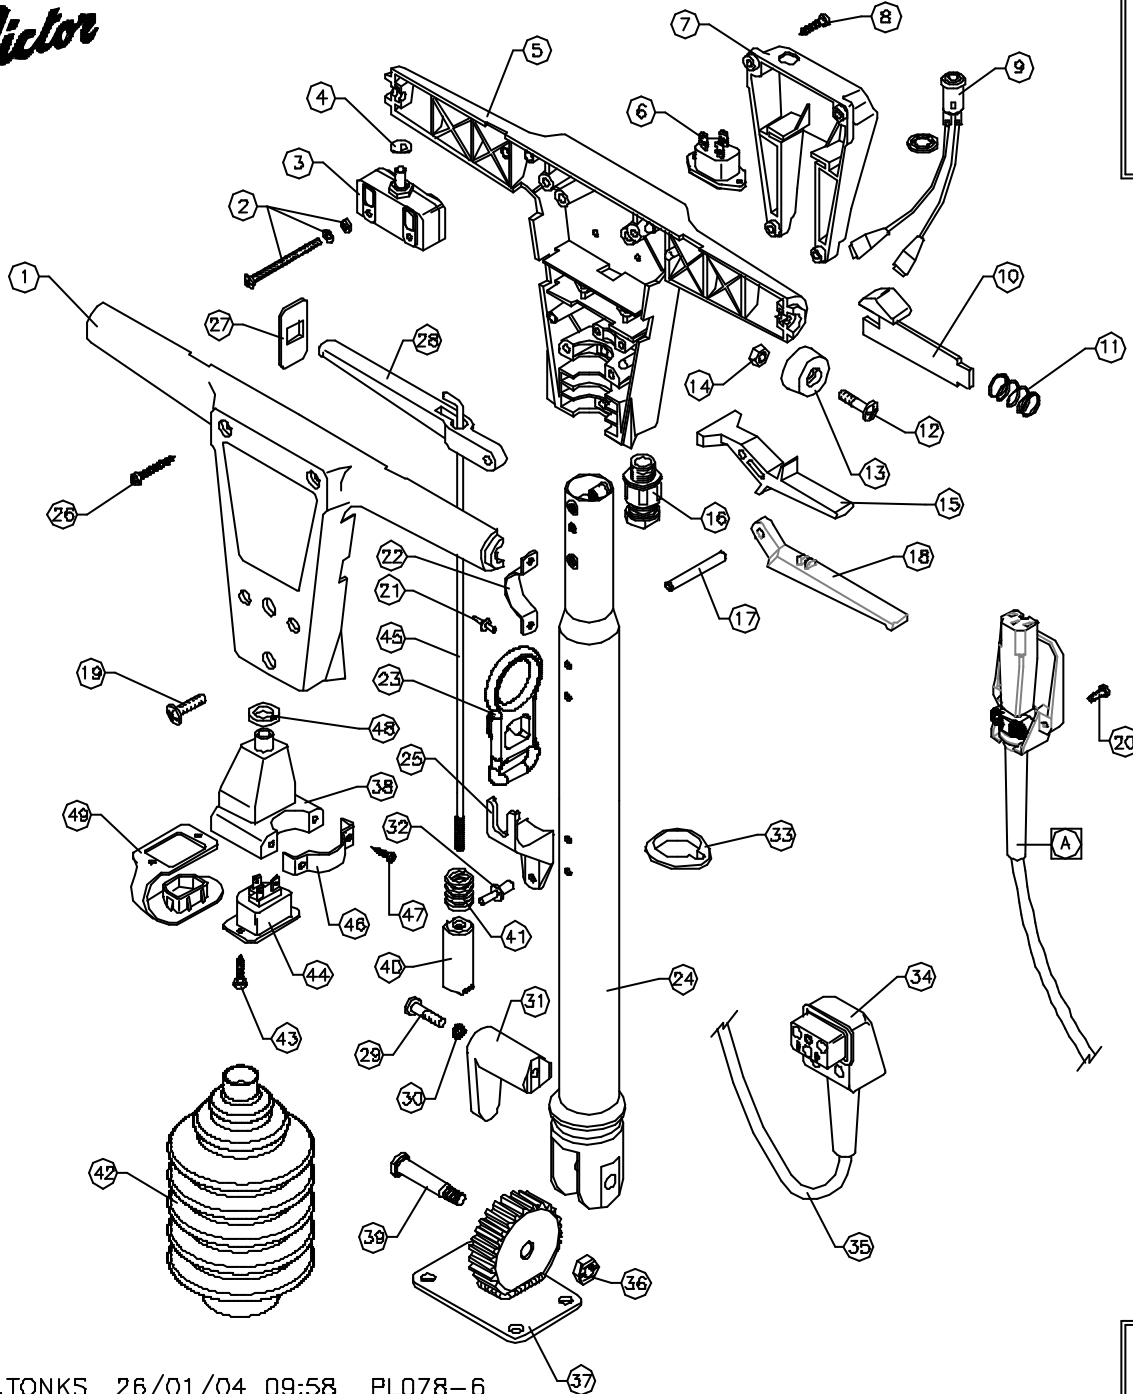

Victor

DOWDING & PLUMMER Ltd.

CALTHORPE HOUSE, STOCKFIELD ROAD,
BIRMINGHAM B27 6AP - ENGLAND
TEL: 0121-706-5771 FAX: 0121-708-1052

ITEM	PART No	QTY.	DESCRIPTION
1	SB3708/RE	1	SWITCH BOX FRONT HALF - RED
2	-	4	M4x55 SCREW, NUT, PLAIN & S.P. WASHER
3	SB3738	2	SINGLE POLE ON/OFF SWITCH
4	SB3744	2	1/4" STARLOCK CAP
5	SB3758/RE	1	SWITCH BOX BACK HALF - RED
6	SB3600	1	INLET SOCKET
7	A1001/RE	1	HANDLE SOCKET BOX - RED
8	N10X3-4PT	4	No 10 x 3/4" PLASTITE SCREW
9	SB0536	1	NEON LIGHT 200/250V GREEN
10	A1621	2	TRIGGER RELEASE MouldING
11	A1620	2	TRIGGER RELEASE SPRING
12	M6x20SP	2	M6x20 POZIDRIVE SCREW
13	SB3764/RE	2	HANDLE END CAP RED
14	M8N	2	M8 FULL NUT
15	SB3700	2	HANDLE SWITCH LEVER
16	SB3373	1	CABLE GLAND - M16
17	A1141	3	HANDLE LEVER PIVOT PIN
18	C1412	1	FLUID LEVER - WHITE
19	DOB12	4	M6 x 20 POZIDRIVE SCREW
20	M4x10CHS	2	M4 x 10 SLOTTED SCREW
21	SB5772	2	"POP" RIVET ø3.2 x 8 (1/8" x 5/16")
22	A1649/CH	1	CABLE RESTRAINT BRACKET GREY HAMMER
23	DO550	1	CABLE RESTRAINT
24	AY12089	1	DOWN TUBE ASSY
25	B1062	2	BRACKET (QUICK RELEASE)
26	N10X1.1-2PP	4	No 10 x 1 1/2" POZIDRIVE
27	SB3763/RE	2	HANDLE LEVER ENTRY SHIELD - RED
28	SB3761	1	HANDLE ADJUSTMENT LEVER
29	M6x25PP	1	M6 x 25 POZIDRIVE PANHEAD SCREW
30	M8WSP	1	M8 SPRING WASHER
31	DO390	1	CABLE HOOK
32	SB5424	4	"POP" RIVET 3/16" x 1/2" LONG
33	A1854	2	CABLE RETENTION RING
34	SB0829	1	INLET PLUG (TYPE 821)
35	SB3606	1	CABLE 1.5mm 3 CORE 150cm LG BLACK
36	M8NS8	1	M8 BINX STIFF NUT
37	B1150	1	WELDED GEAR ASSY.
38	A1698	1	INLET SOCKET BOX MouldING
39	A1896	1	PIVOT BOLT
40	A1741	1	HANDLE POSITION SELECTOR
41	A1743	1	SELECTOR SPRING
42	DO429	1	BELLOWS
43	N6X1/2PP	2	No 6 x 1/2" POZIDRIVE PANHEAD SCREW
44	SB5551	1	SOCKET OUTLET
45	A1852	1	800mm INSIDE BEND PULL ROD
46	A1807/CH	1	BRACKET QUICK RELEASE GREY HAMMER
47	M6x30FP	2	M6 x 30 SPAX POZIDRIVE PANHEAD SCREW
48	SB5602	1	RUBBER WASHER
49	A1748	1	HANDLE INLET SOCKET COVER