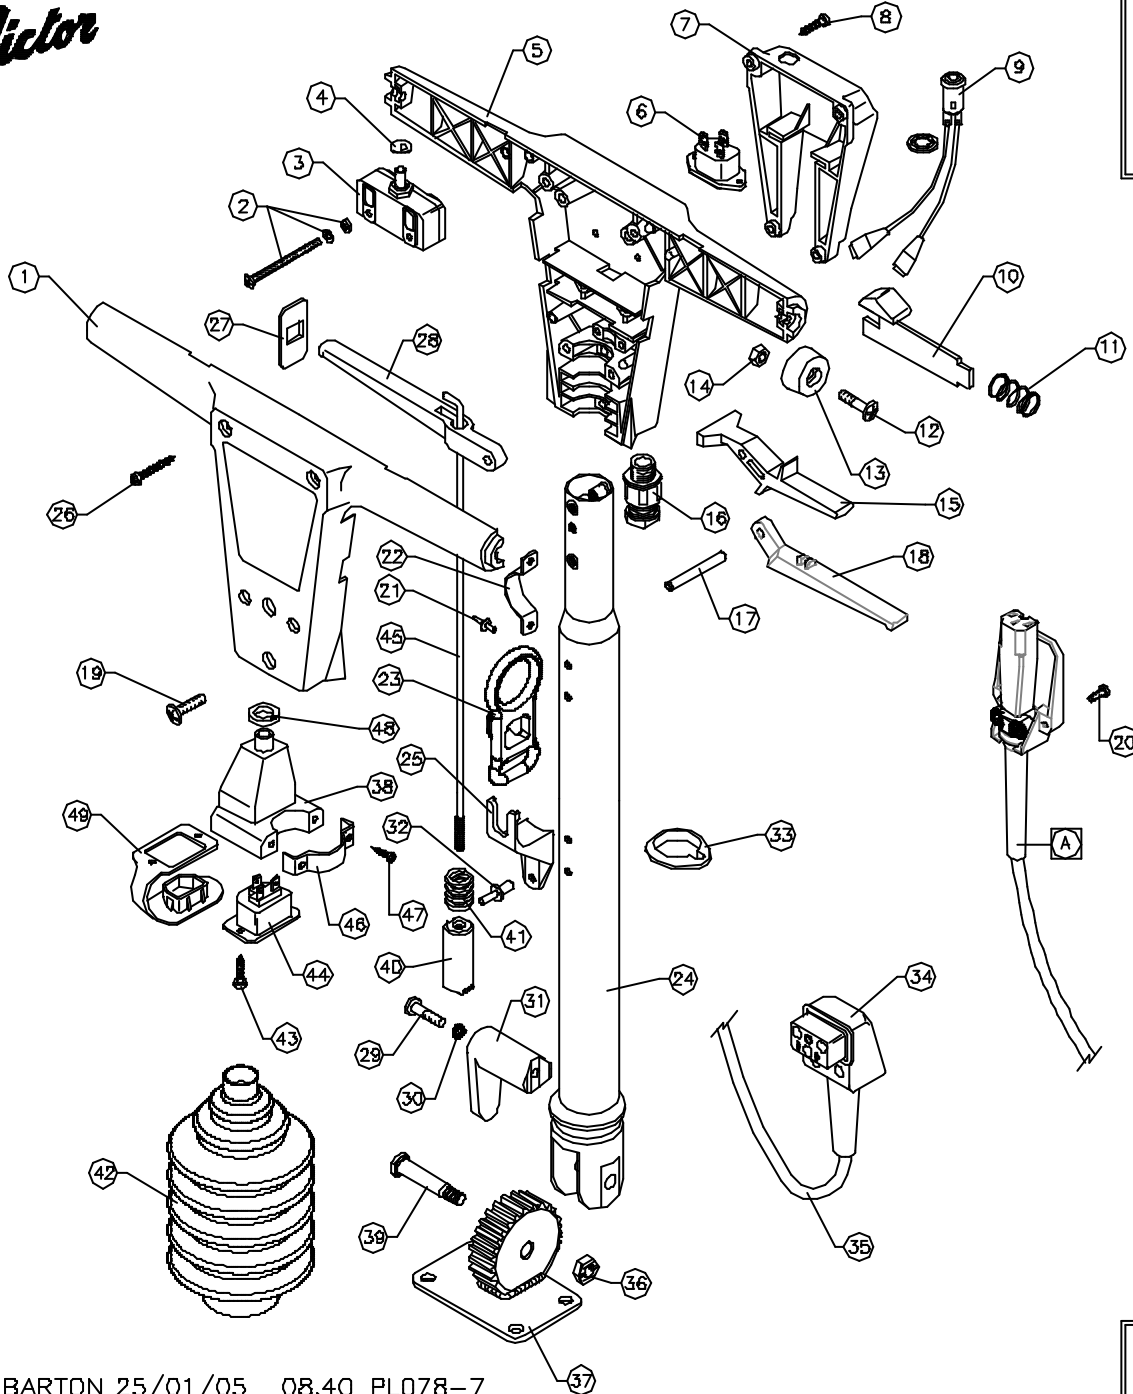

Victor

DOWDING & PLUMMER Ltd.

CALTHORPE HOUSE, STOCKFIELD ROAD,
BIRMINGHAM B27 6AP - ENGLAND
TEL: 0121-706-5771 FAX: 0121-708-1052

ITEM	PART No	QTY.	DESCRIPTION
1	SB3708/BL	1	SWITCH BOX FRONT HALF
2	-	4	M4x55 SCREW, NUT, PLAIN & S.P. WASHER
3	SB3738	2	SINGLE POLE ON/OFF SWITCH
4	SB3744	2	1/4" STARLOCK CAP
5	SB3758/BL	1	SWITCH BOX BACK HALF
6	SB3600	1	INLET SOCKET
7	A1001/BL	1	HANDLE SOCKET BOX
8	N10X3-4PT	4	No.10 x 3/4" PLASTITE SCREW
9	SB0536	1	NEON LIGHT 200/250V GREEN
10	A1621/BL	2	TRIGGER RELEASE MOULDING
11	A1620	2	TRIGGER RELEASE SPRING
12	M6x20SP	2	M6x20 POZIDRIVE SCREW
13	SB3764/BL	2	HANDLE END CAP
14	M8N	2	M8 FULL NUT
15	SB3700/BL	2	HANDLE SWITCH LEVER
16	SB3373	1	CABLE GLAND - M16
17	A1141	3	HANDLE LEVER PIVOT PIN
18	C1412/BL	1	FLUID LEVER
19	DOB12	4	M6 x 20 POZIDRIVE SCREW
20	M4x10CHS	2	M4 x 10 SLOTTED SCREW
21	SB5772	2	"POP" RIVET ø3.2 x 8 (1/8" x 5/16")
22	A1648/CH	1	CABLE RESTRAINT BRACKET GREY HAMMER
23	DO550	1	CABLE RESTRAINT
24	AY12089	1	DOWN TUBE ASSY
25	B1062	2	BRACKET (QUICK RELEASE)
26	N10X1.1-2PP	4	No.10 x 1 1/2" POZIDRIVE
27	SB3763/BL	2	HANDLE LEVER ENTRY SHIELD
28	SB3761/BL	1	HANDLE ADJUSTMENT LEVER
29	M6x25PP	1	M6 x 25 POZIDRIVE PANHEAD SCREW
30	M8WSP	1	M8 SPRING WASHER
31	DO390	1	CABLE HOOK
32	SB5424	4	"POP" RIVET 3/16" x 1/2" LONG
33	A1854	2	CABLE RETENTION RING
34	SB0829	1	INLET PLUG (TYPE 821)
35	SB3606	1	CABLE 1.5mm 3 CORE 150cm LG BLACK
36	M8NS8	1	M8 BINX STIFF NUT
37	B1150	1	WELDED GEAR ASSY.
38	A1686	1	INLET SOCKET BOX MOULDING
39	A1896	1	PIVOT BOLT
40	A1741	1	HANDLE POSITION SELECTOR
41	A1743	1	SELECTOR SPRING
42	DO429	1	BELLOWS
43	N6X1/2PP	2	No.6 x 1/2" POZIDRIVE PANHEAD SCREW
44	SB5551	1	SOCKET OUTLET
45	A1852	1	800mm INSIDE BEND PULL ROD
46	A1807/CH	1	BRACKET QUICK RELEASE GREY HAMMER
47	M6x30FP	2	M6 x 30 SPAX POZIDRIVE PANHEAD SCREW
48	SB5602	1	RUBBER WASHER
49	A1748	1	HANDLE INLET SOCKET COVER