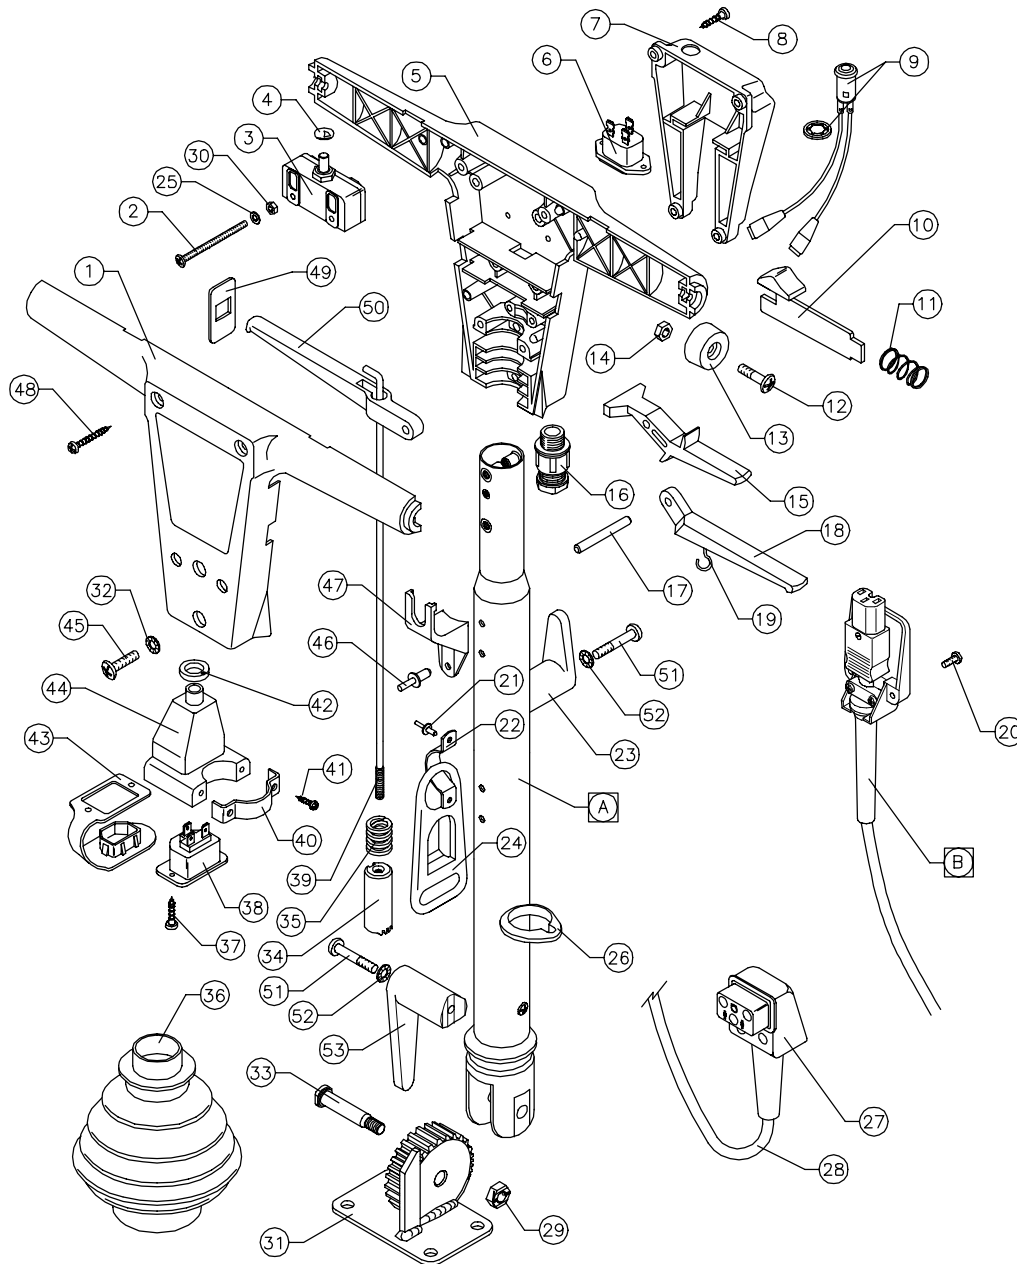

Victor

DOWDING & PLUMMER Ltd.

CALTHORPE HOUSE, STOCKFIELD ROAD,
BIRMINGHAM B27 6AP – ENGLAND

TEL: 0121-706-5771 FAX: 0121-708-1052

ITEM	PART No	QTY.	DESCRIPTION
1	SBI3759/RE	1	SWITCH BOX FRONT HALF RED
2	M4X 55PP	2	M4x55 POZIPAN SCREW
3	SBI3738	2	SINGLE POLE ON/OFF SWITCH
4	SBI3744	2	1/4" STARLOCK CAP
5	SBI3758/RE	1	SWITCH BOX BACK HALF RED
6	SBI3650	1	INLET SOCKET
7	A1001/RE	1	HANDLE SOCKET BOX RED
8	2N10X3-4PT	4	No10 x 3/4" PLASTITE SCREW
9	SBI5836	1	NEON LIGHT 200/250V GREEN
10	A1621	2	TRIGGER RELEASE MOULDING
11	A1620	2	TRIGGER RELEASE SPRING
12	M6X20SP	2	M6x20 POZIPAN SCREW
13	SBI3764/RE	2	HANDLE END CAP RED
14	M6N	2	M6 FULL NUT
15	SBI3760	2	HANDLE SWITCH LEVER WHITE
16	SBI3373	1	CABLE GLAND - M16
17	A1141	3	HANDLE LEVER PIVOT PIN
18	SBI3762	1	HANDLE FLUID LEVER WHITE
19	SBI3766	1	HANDLE FLUID LEVER HOOK
20	M4X10CHS	2	M4 x 10 SLOTTED SCREW
21	SBI5772	2	"POP" RIVET #3.2 x 8 (1/8" x 5/16")
22	A1649/GH	1	CABLE RESTRAINT BRACKET GREY HAMMER
23	C1380	1	BRUSH HOOK
24	SBI5482	1	CORD GUIDE BLACK
25	M4SH	2	M4 SHAKEPROOF WASHER
26	A1854	2	CABLE RETENTION RING
27	SBI5925	1	INLET PLUG (TYPE 821)
28	SBI3688	52"	LEAD (1.5mm) 3 CORE
29	M8NSB	1	M8 BINX STIFF NUT
30	M4N	2	M4 NUT
31	C1330	1	WELDED GEAR ASSY. WITH STOP
32	M6SH	4	M6 SHAKEPROOF WASHER
33	A1896	1	PIVOT BOLT
34	A1741	1	HANDLE POSITION SELECTOR
35	A1743	1	SELECTOR SPRING
36	A1953	1	BELLOW 27mm DIA.
37	IN6X1-2PP	2	No.6 x 1/2" POZIPANHEAD SCREW
38	SBI5551	1	SOCKET OUTLET
39	A1852	1	800mm INSIDE BEND PULL ROD
40	A1807/GH	1	BRACKET QUICK RELEASE GREY HAMMER
41	M5X30PP	2	M5 x 30 SPAX POZIDRIVE PANHEAD SCREW
42	SBI5602	1	RUBBER WASHER
43	A1746	1	HANDLE INLET SOCKET COVER
44	A1686	1	INLET SOCKET BOX MOULDING
45	M6X20SP	4	M6 x 20 POZIPAN SCREW
46	SBI5424	4	"POP" RIVET 3/16" x 1/2" LONG
47	B1062	2	BRACKET (QUICK RELEASE)
48	IN10X1.1-2PP	4	No 10 x 1 1/2" POZIPANHEAD SCREW
49	SBI3763/RE	2	HANDLE LEVER ENTRY SHIELD
50	SBI3761	1	HANDLE ADJUSTMENT LEVER WHITE
51	M6X35PP	2	M6 x 35 POZIDRIVE PANHEAD SCREW
52	M6WSP	2	M6 SPRING WASHER
53	DP819/GH	1	CORD HOOK GREY HAMMER

ASSY	PART No	QTY.	DESCRIPTION
A	AYT2009	1	HANDLE TUBE ASSY
B	AYC1026	1	CABLE ASSY - 40ft 240V BLACK UK PLUG
	AYC1012	1	CABLE ASSY - 40ft 220V BLACK EURO PLUG
	AYC1074	1	CABLE ASSY - 40ft 240V ORANGE UK PLUG

WHEN ORDERING PLEASE QUOTE PART No. AND PART DESCRIPTION

VICTOR HANDLE ASSY 240/220V AYH1800

FROM 18.02.99 TO