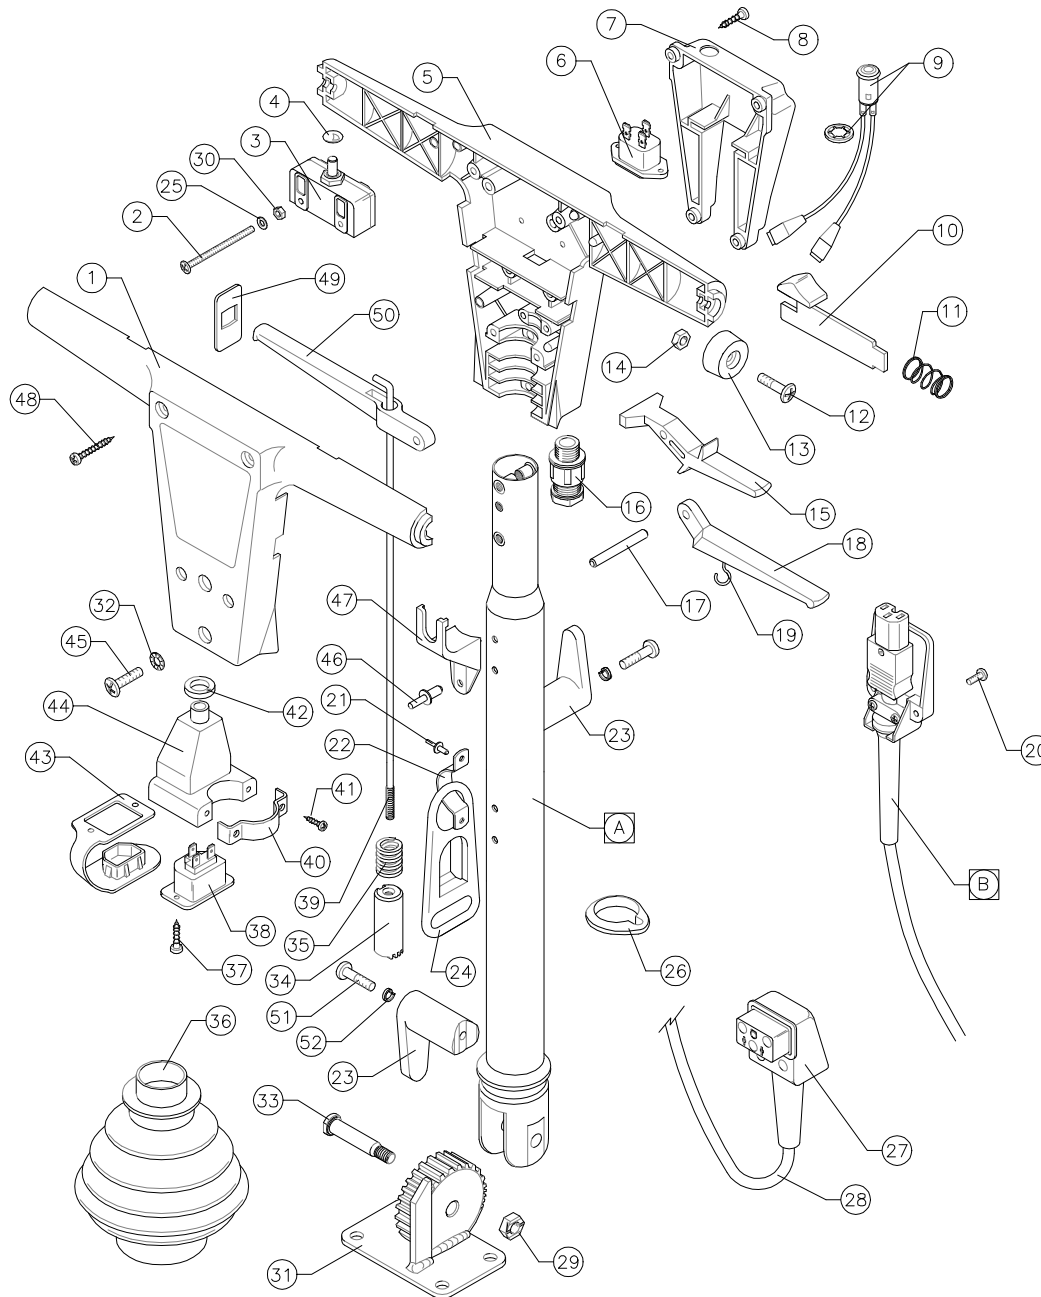

Victor

DOWDING & PLUMMER Ltd.

CALTHORPE HOUSE, STOCKFIELD ROAD,
BIRMINGHAM B27 6AP – ENGLAND
TEL: 0121-706-5771 FAX: 0121-708-1052

ITEM	PART No	QTY.	DESCRIPTION
1	SBI3759/RE	1	SWITCH BOX FRONT HALF RED
2	M4X 55PP	2	M4X55 POZIPAN SCREW
3	SBI3738	2	SINGLE POLE ON/OFF SWITCH
4	SBI3744	2	1/4" STARLOCK CAP
5	SBI3758/RE	1	SWITCH BOX BACK HALF RED
6	SBI3650	1	INLET SOCKET
7	A1001/RE	1	HANDLE SOCKET BOX RED
8	2N10X3-4PT	4	No 10 x 3/4" PLASTIC SCREW
9	SBI5836	1	NEON LIGHT 200/250V GREEN
10	A1621	2	TRIGGER RELEASE MOULDING
11	A1620	2	TRIGGER RELEASE SPRING
12	M6X20SP	2	M6X20 POZIPAN SCREW
13	SBI3764/RE	2	HANDLE END CAP RED
14	M6N	2	M6 FULL NUT
15	SBI3760	2	HANDLE SWITCH LEVER WHITE
16	SBI3373	1	CABLE GLAND – M16
17	A1141	3	HANDLE LEVER PIVOT PIN
18	SBI3762	1	HANDLE FLUID LEVER WHITE
19	SBI3766	1	HANDLE FLUID LEVER HOOK
20	M4X10CHS	2	M4 x 10 SLOTTED SCREW
21	SBI5772	2	'POP' RIVET #3.2 x 8 (1/8" x 5/16")
22	A1649/GH	1	CABLE RESTRAINT BRACKET GREY HAMMER
23	D0390	2	BRUSH / CABLE HOOK
24	SBI5482	1	CORD GUIDE BLACK
25	M4SH	2	M4 SHAKEPROOF WASHER
26	A1854	2	CABLE RETENTION RING
27	SBI5925	1	INLET PLUG (TYPE 821)
28	SBI3688	52"	LEAD (1.5mm) 3 CORE
29	M8NSB	1	M8 BINX STIFF NUT
30	M4N	2	M4 NUT
31	C1330	1	WELDED GEAR ASSY. WITH STOP
32	M6SH	4	M6 SHAKEPROOF WASHER
33	A1896	1	PIVOT BOLT
34	A1741	1	HANDLE POSITION SELECTOR
35	A1743	1	SELECTOR SPRING
36	A1953	1	BELLOW 27mm DIA.
37	IN6X1-2PP	2	No.6 x 1/2" POZIPANHEAD SCREW
38	SBI5551	1	SOCKET OUTLET
39	A1852	1	800mm INSIDE BEND PULL ROD
40	A1807/GH	1	BRACKET QUICK RELEASE GREY HAMMER
41	M5X30PP	2	M5 x 30 SPAX POZIDRIVE PANHEAD SCREW
42	SBI5602	1	RUBBER WASHER
43	A1746	1	HANDLE INLET SOCKET COVER
44	A1686	1	INLET SOCKET BOX MOULDING
45	M6X20SP	4	M6 x 20 POZIPAN SCREW
46	SBI5424	4	'POP' RIVET 3/16" x 1/2" LONG
47	B1062	2	BRACKET (QUICK RELEASE)
48	IN10X1.1-2PP	4	No 10 x 1 1/2" POZIPANHEAD SCREW
49	SBI3763/RE	2	HANDLE LEVER ENTRY SHIELD
50	SBI3761	1	HANDLE ADJUSTMENT LEVER WHITE
51	M6X25PP	2	M6 x 25 POZIDRIVE PANHEAD SCREW
52	M6WSP	2	M6 SPRING WASHER

ITEM	ASSY No	QTY.	DESCRIPTION
A	AYT2009	1	DOWN TUBE ASSY
B	AYC1026	1	CABLE ASSY – 40ft 240V BLACK UK PLUG
	AYC1012	1	CABLE ASSY – 40ft 220V BLACK EURO PLUG
	AYC1074	1	CABLE ASSY – 40ft 240V ORANGE UK PLUG

WHEN ORDERING PLEASE QUOTE PART No. AND PART DESCRIPTION

VICTOR HANDLE ASSY 240/220V – AYH1800