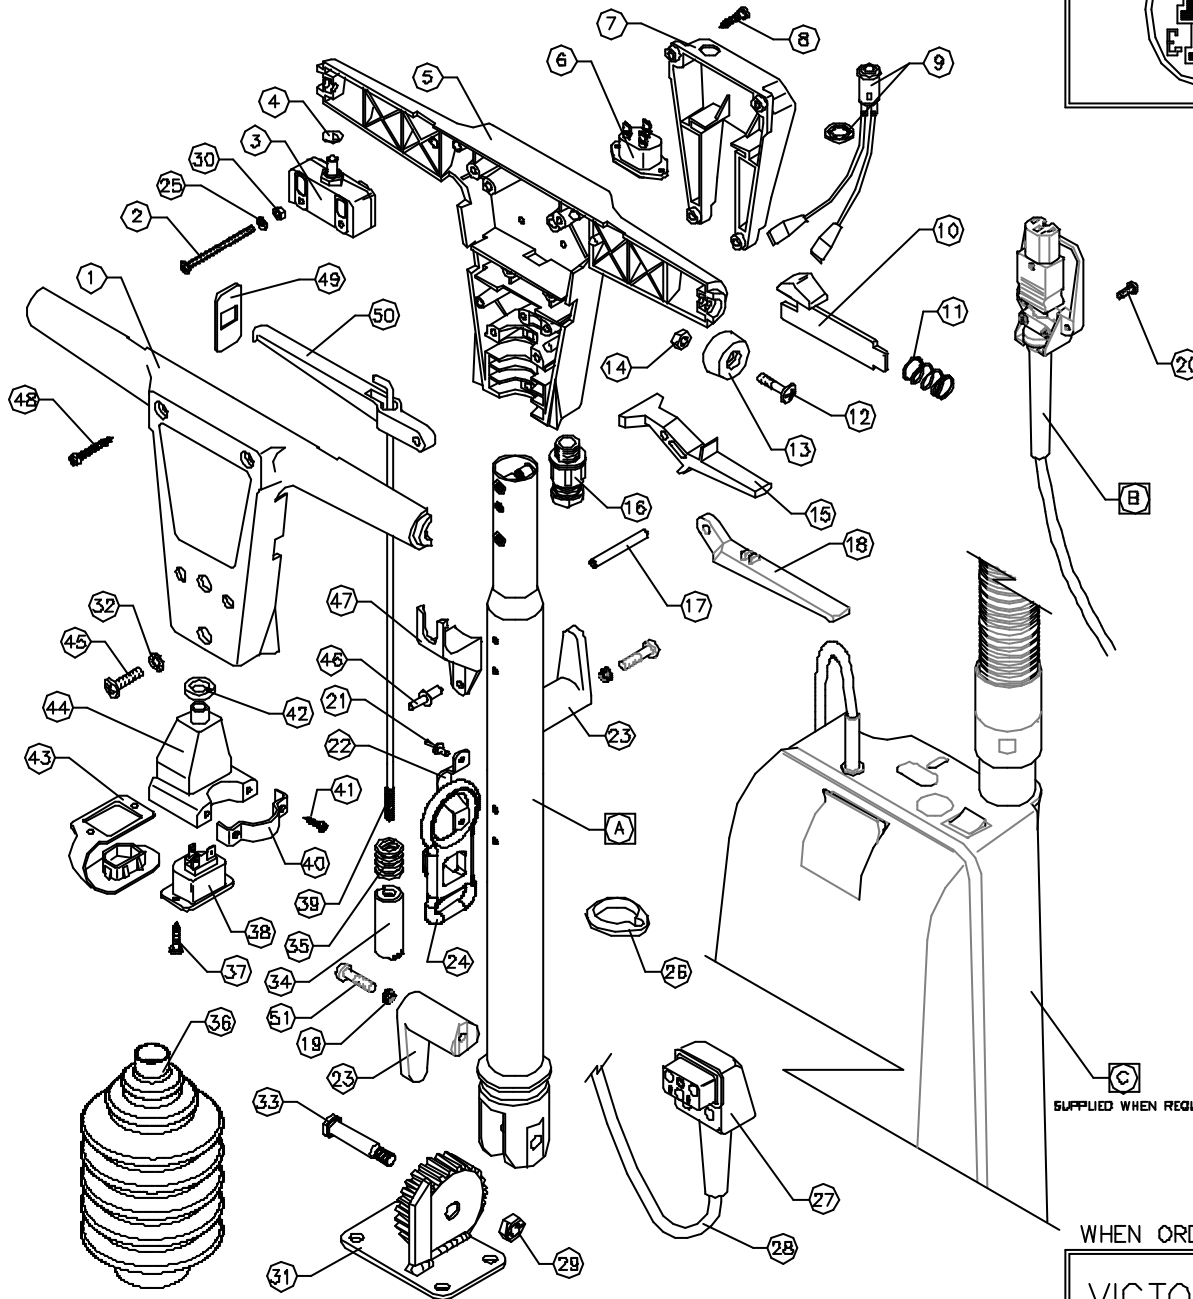

Victor

DOWDING & PLUMMER Ltd.

CALTHORPE HOUSE, STOCKFIELD ROAD,
BIRMINGHAM B27 6AP - ENGLAND
TEL: 0121-706-5771 FAX: 0121-708-1052

ITEM	PART No.	QTY.	DESCRIPTION
1	SB3758/RE	1	SWITCH BOX FRONT HALF RED
2	M4X 56FP	2	M4.55 POZIPAN SCREW
3	SB3738	2	SINGLE POLE ON/OFF SWITCH
4	SB3744	2	1/4" STARLOCK CAP
5	SB3758/RE	1	SWITCH BOX BACK HALF RED
6	SB3650	1	INLET SOCKET
7	A1001/RE	1	HANDLE SOCKET BOX RED
8	2N10X3-4PT	4	No10 x 3/4" PLASTITE SCREW
9	SB3536	1	NEON LIGHT 200/230V GREEN
10	A1021	2	TRIGGER RELEASE MOLDING
11	A1020	2	TRIGGER RELEASE SPRING
12	M6X20SP	2	M6X20 POZIPAN SCREW
13	SB3764/RE	2	HANDLE END CAP RED
14	M6N	2	M6 FULL NUT
15	SB3760	2	HANDLE SWITCH LEVER WHITE
16	SB3373	1	CABLE GLAND - M10
17	A1141	3	HANDLE LEVER PIVOT PIN
18	C1412	1	HANDLE FLUID LEVER WHITE
19	M6WSF	2	M6 SPRING WASHER
20	M4X10DCHS	2	M4 x 10 SLOTTED SCREW
21	SB0772	2	*POP* RIVET #3.2 x 8 (1/8" x 5/16")
22	A1649/DH	1	CABLE RESTRAINT BRACKET GREY HAMMER
23	D0390	2	BRUSH / CABLE HOOK
24	D0500	1	CABLE RESTRAINT
25	M4SH	2	M4 SHAKEPROOF WASHER
26	A1854	2	CABLE RETENTION RING
27	SB3825	1	INLET PLUG (TYPE B21)
28	SB3688	52"	LEAD (1.5mm) 3 CORE
29	M6NSB	1	M6 NUT
30	M4N	2	M4 NUT
31	C1330	1	WELDED GEAR ASSY. WITH STOP
32	M6SH	4	M6 SHAKEPROOF WASHER
33	A1806	1	PIVOT BOLT
34	A1741	1	HANDLE POSITION SELECTOR
35	A1743	1	SELECTOR SPRING
36	D0429	1	CATER
37	IN6X1-2PP	2	No.6 x 1/2" POZIPANHEAD SCREW
38	SB3551	1	SOCKET OUTLET
39	A1852	1	800mm INSIDE BEND PULL ROD
40	A1807/DH	1	BRACKET QUICK RELEASE GREY HAMMER
41	M6X30FP	2	M6 x 30 SPAX POZIDRIVE PANHEAD SCREW
42	SB3502	1	RUBBER WASHER
43	A1748	1	HANDLE INLET SOCKET COVER
44	A1086	1	INLET SOCKET BOX MOLDING
45	M6X20SP	4	M6 x 20 POZIPAN SCREW
46	SB3424	4	*POP* RIVET 3/16" x 1/2" LONG
47	B1062	2	BRACKET (QUICK RELEASE)
48	IN10X1.1-2PP	4	No 10 x 1 1/2" POZIPANHEAD SCREW
49	SB3763/RE	2	HANDLE LEVER ENTRY SHIELD
50	SB3761	1	HANDLE ADJUSTMENT LEVER WHITE
51	M6X25FP	2	M6 x 25 POZIDRIVE PANHEAD SCREW