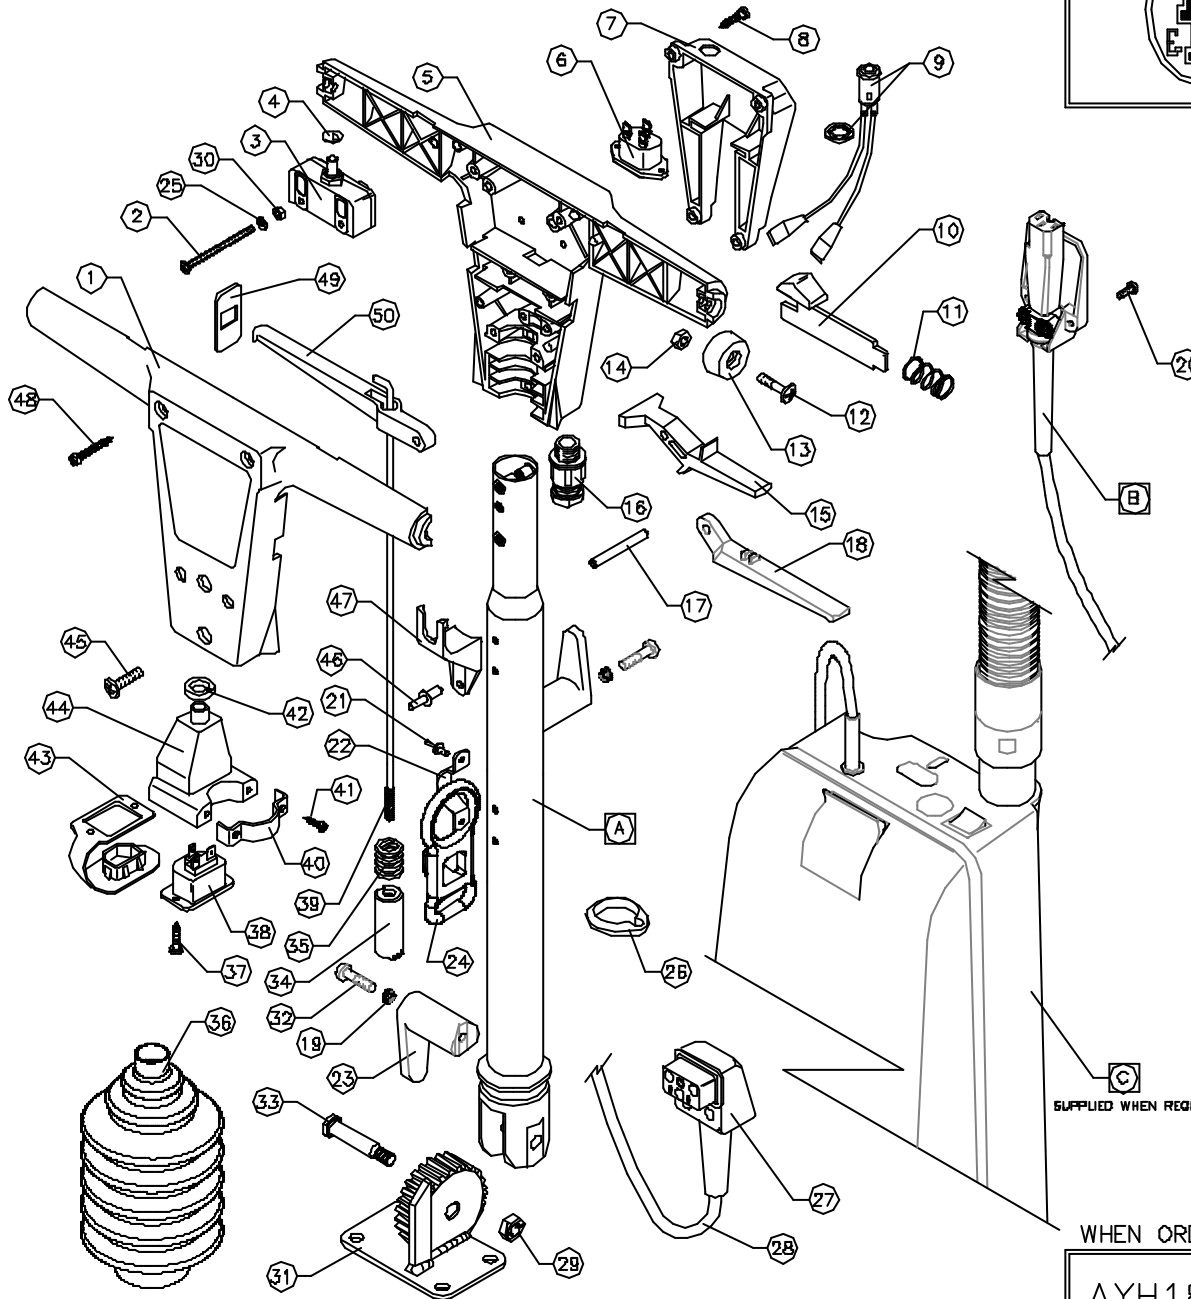

Victor

DOWDING & PLUMMER Ltd.

CALTHORPE HOUSE, STOCKFIELD ROAD,
BIRMINGHAM B27 6AP - ENGLAND

TEL: 0121-706-5771 FAX: 0121-708-1052

ITEM	PART No	QTY.	DESCRIPTION
1	SB3758/RE	1	SWITCH BOX FRONT HALF RED
2	M4X 58PP	2	M4x58 POZIPAN SCREW
3	SB3738	2	SINGLE POLE ON/OFF SWITCH
4	SB3744	2	1/4" STARLOCK CAP
5	SB3758/RE	1	SWITCH BOX BACK HALF RED
6	SB3850	1	INLET SOCKET
7	A1001/RE	1	HANDLE SOCKET BOX RED
8	2N10X3-4PT	4	N610 x 3/4" PLASTITE SCREW
9	SB5836	1	NEON LIGHT 200/250V GREEN
10	A1621	2	TRIGGER RELEASE MOULDING
11	A1620	2	TRIGGER RELEASE SPRING
12	M6X20SP	2	M6x20 POZIPAN SCREW
13	SB3764/RE	2	HANDLE END CAP RED
14	M6N	2	M6 FULL NUT
15	SB3760	2	HANDLE SWITCH LEVER WHITE
16	SB3373	1	CABLE GLAND - M16
17	A1141	3	HANDLE LEVER PIVOT PIN
18	C1412	1	FLUID LEVER - WHITE
19	M8WSP	2	M8 SPRING WASHER
20	M4X10CH5	2	M4 x 10 SLOTTED SCREW
21	SB5772	2	"POP" RIVET 4.32 x 8 (1/8" x 5/16")
22	A1648/GH	1	CABLE RESTRAINT BRACKET GREY HAMMER
23	DD380	2	BRUSH / CABLE HOOK
24	DD550	1	CABLE RESTRAINT
25	M4SH	2	M4 SHAKEPROOF WASHER
26	A1854	2	CABLE RETENTION RING
27	SB5825	1	INLET PLUG (TYPE 821)
28	SB3688	52"	LEAD (1.8mm) 3 CORE
29	M8NS8	1	M8 BNX STIFF NUT
30	M4N	2	M4 NUT
31	C1330	1	WELDED GEAR ASSY. WITH STOP
32	M6X25PP	2	M6 x 25 POZIPAN PANHEAD SCREW
33	A1896	1	PIVOT BOLT
34	A1741	1	HANDLE POSITION SELECTOR
35	A1743	1	SELECTOR SPRING
36	DD429	1	GAITER
37	IN6X1-2PP	2	No.6 x 1/2" POZIPANHEAD SCREW
38	SB5851	1	SOCKET OUTLET
39	A1852	1	800mm INSIDE BEND FULL ROD
40	A1807/GH	1	BRACKET QUICK RELEASE GREY HAMMER
41	MSX30PP	2	M5 x 30 SPAX POZIPANHEAD SCREW
42	SB5802	1	RUBBER WASHER
43	A1748	1	HANDLE INLET SOCKET COVER
44	A1686	1	INLET SOCKET BOX MOULDING
45	DD812	4	M6 x 20 POZIPAN SCREW
46	SB5424	4	"POP" RIVET 3/16" x 1/2" LONG
47	B1062	2	BRACKET (QUICK RELEASE)
48	IN10X1.1-2PP	4	No 10 x 1 1/2" POZIPANHEAD SCREW
49	SB3763/RE	2	HANDLE LEVER ENTRY SHIELD
50	SB3761	1	HANDLE ADJUSTMENT LEVER WHITE