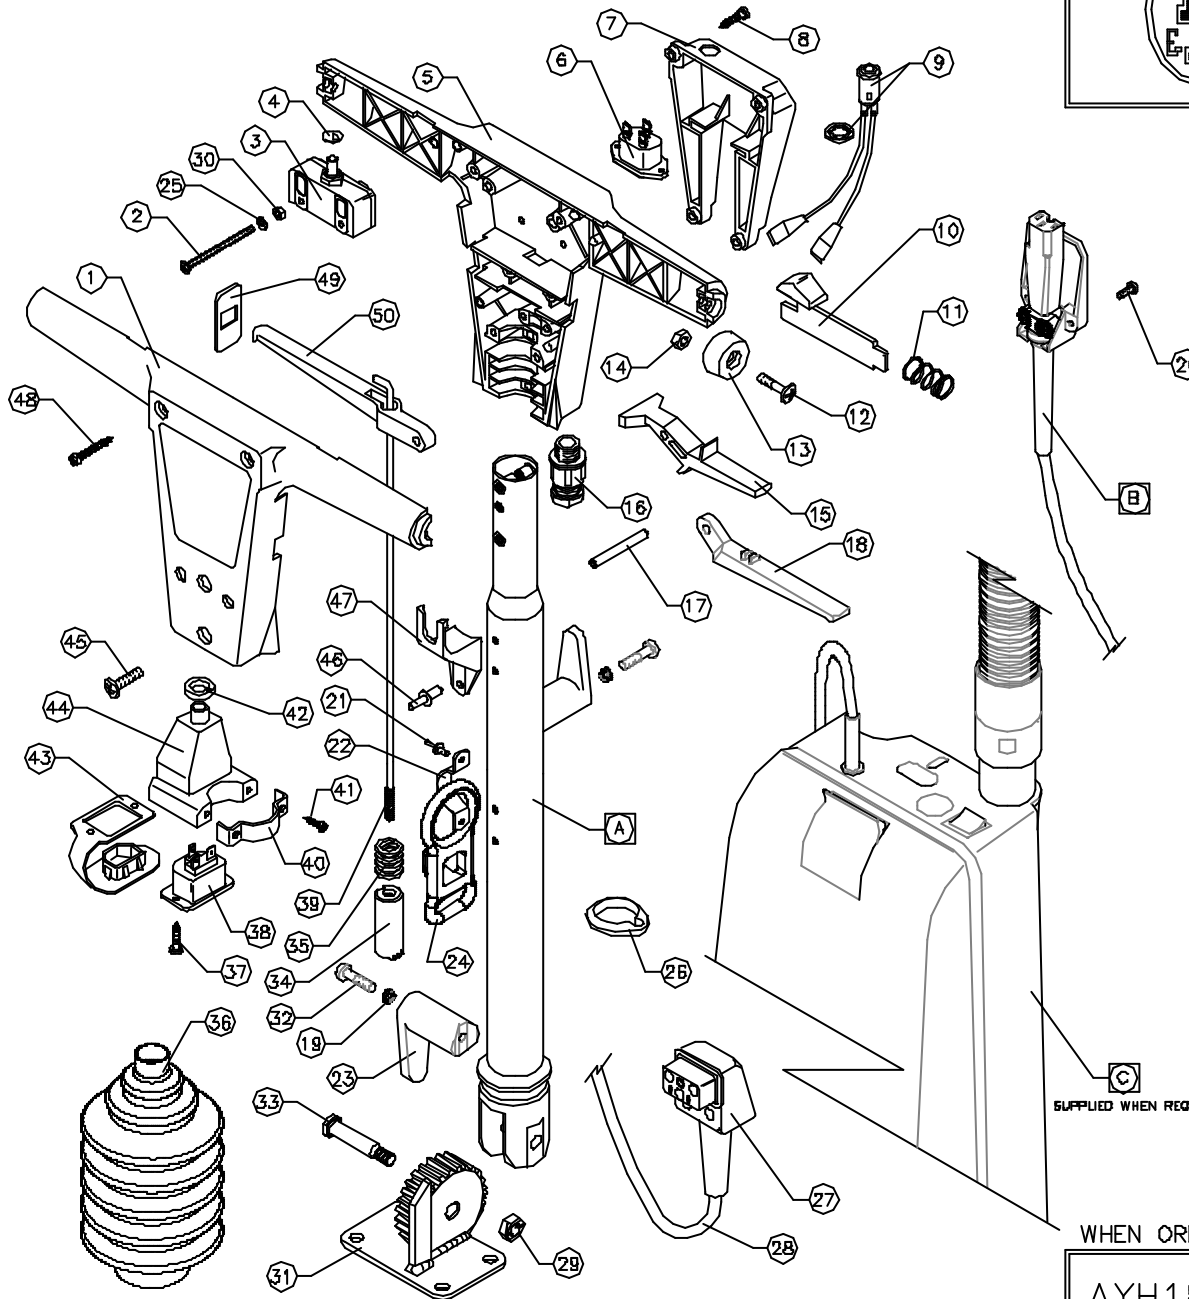

**Victor**

**DOWDING & PLUMMER Ltd.**

CALTHORPE HOUSE, STOCKFIELD ROAD,  
BIRMINGHAM B27 6AP - ENGLAND

TEL: 0121-706-5771 FAX: 0121-708-1052

ITEM	PART No	QTY.	DESCRIPTION
1	SB3758/BL	1	SWITCH BOX FRONT HALF
2	M4X 58PP	2	M4X58 POZIPAN SCREW
3	SB3738	2	SINGLE POLE ON/OFF SWITCH
4	SB3744	2	1/4" STARLOCK CAP
5	SB3758/BL	1	SWITCH BOX BACK HALF
6	SB3850	1	INLET SOCKET
7	A1001/BL	1	HANDLE SOCKET BOX
8	2N10X3-4PT	4	N610 x 3/4" PLASTITE SCREW
9	SB5836	1	NEON LIGHT 200/250V GREEN
10	A1621/BL	2	TRIGGER RELEASE MouldING
11	A1620	2	TRIGGER RELEASE SPRING
12	M6X20SP	2	M6X20 POZIPAN SCREW
13	SB3764/BL	2	HANDLE END CAP
14	M6N	2	M6 FULL NUT
15	SB3760/BL	2	HANDLE SWITCH LEVER
16	SB3373	1	CABLE GLAND - M16
17	A1141	3	HANDLE LEVER PIVOT PIN
18	C1412/BL	1	FLUID LEVER
19	M6WSP	2	M6 SPRING WASHER
20	M4X10CH5	2	M4 x 10 SLOTTED SCREW
21	SB5772	2	"POP" RIVET 4.32 x 8 (1/8" x 5/16")
22	A1648/GH	1	CABLE RESTRAINT BRACKET GREY HAMMER
23	DD380	2	BRUSH / CABLE HOOK
24	DD550	1	CABLE RESTRAINT
25	M4SH	2	M4 SHAKEPROOF WASHER
26	A1854	2	CABLE RETENTION RING
27	SB5825	1	INLET PLUG (TYPE 821)
28	SB3688	52"	LEAD (1.8mm) 3 CORE
29	M6NS8	1	M6 BNx STIFF NUT
30	M4N	2	M4 NUT
31	C1330	1	WELDED GEAR ASSY. WITH STOP
32	M6X25PP	2	M6 x 25 POZIPAN PANHEAD SCREW
33	A1896	1	PIVOT BOLT
34	A1741	1	HANDLE POSITION SELECTOR
35	A1743	1	SELECTOR SPRING
36	DD429	1	GAITER
37	IN6X1-2PP	2	No.6 x 1/2" POZIPANHEAD SCREW
38	SB5851	1	SOCKET OUTLET
39	A1852	1	800mm INSIDE BEND FULL ROD
40	A1807/GH	1	BRACKET QUICK RELEASE GREY HAMMER
41	MSX30PP	2	M5 x 30 SPAX POZIPANHEAD SCREW
42	SB5802	1	RUBBER WASHER
43	A1748	1	HANDLE INLET SOCKET COVER
44	A1686	1	INLET SOCKET BOX MouldING
45	DD812	4	M6 x 20 POZIPAN SCREW
46	SB5424	4	"POP" RIVET 3/16" x 1/2" LONG
47	B1062	2	BRACKET (QUICK RELEASE)
48	IN10X1.1-2PP	4	No 10 x 1 1/2" POZIPANHEAD SCREW
49	SB3763/BL	2	HANDLE LEVER ENTRY SHIELD
50	SB3761/BL	1	HANDLE ADJUSTMENT LEVER