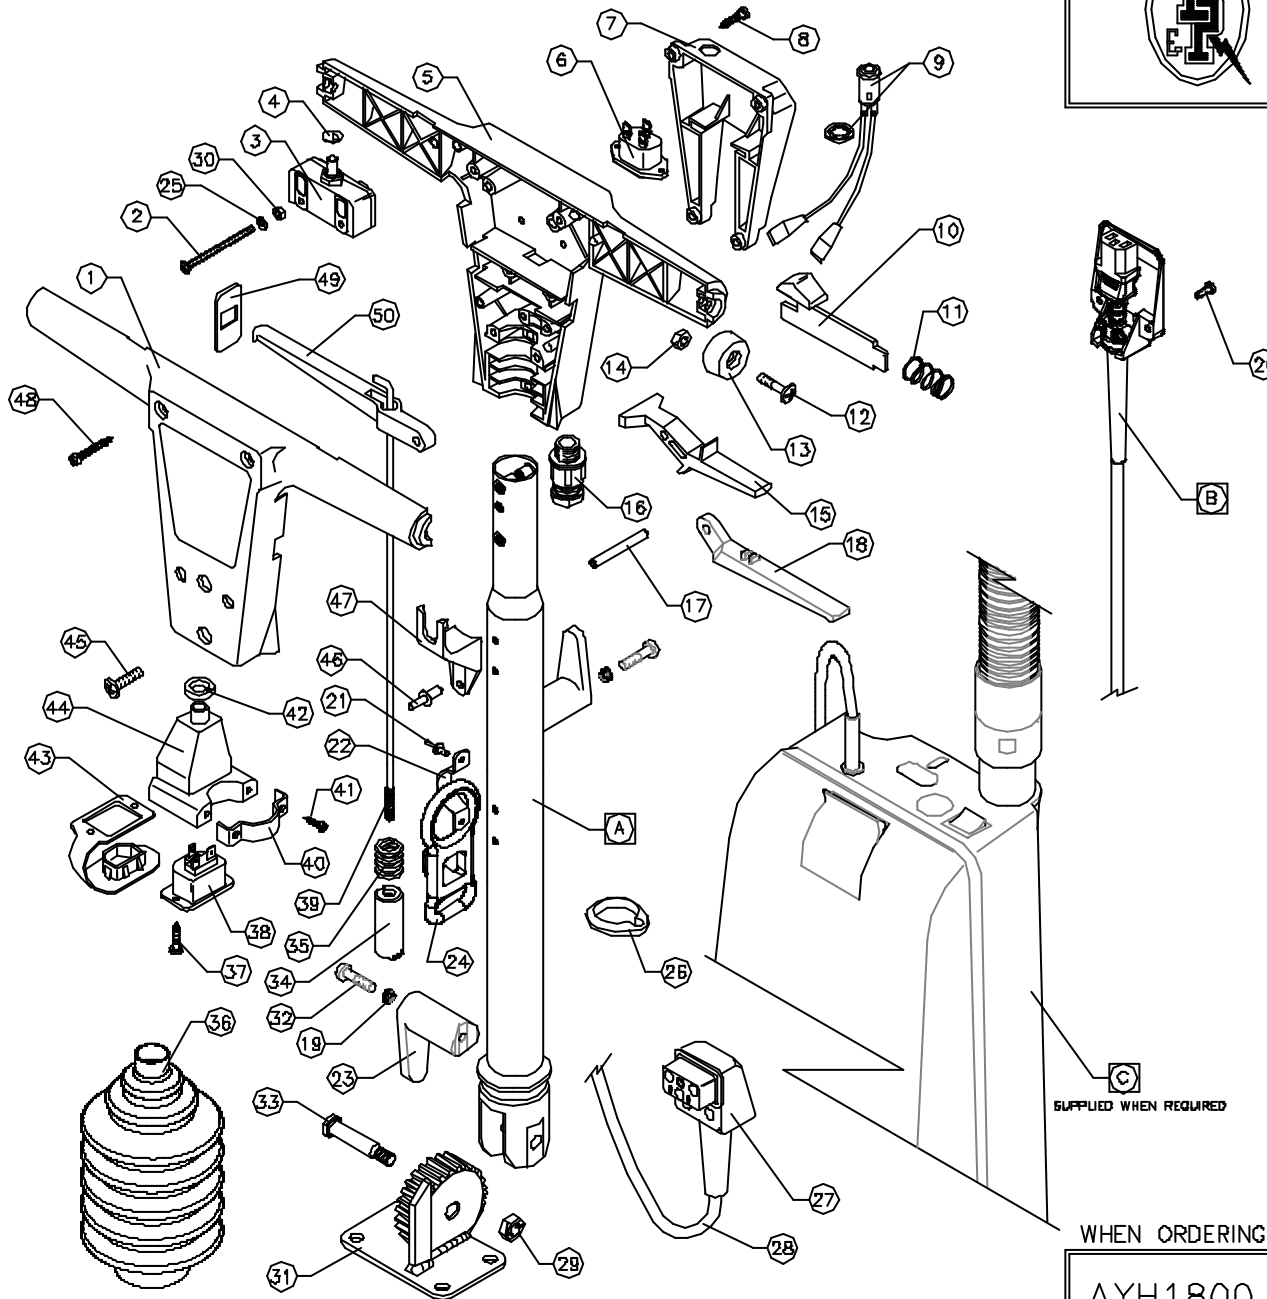

Victor

DOWDING & PLUMMER Ltd.

CALTHORPE HOUSE, STOCKFIELD ROAD,
BIRMINGHAM B27 6AP - ENGLAND

TEL: 0121-706-5771 FAX: 0121-708-1052

ITEM	PART No	QTY.	DESCRIPTION
1	SB3758/BL	1	SWITCH BOX FRONT HALF
2	M4X 58PP	2	M4x58 POZIPAN SCREW
3	SB3738	2	SINGLE POLE ON/OFF SWITCH
4	SB3744	2	1/4" STARLOCK CAP
5	SB3758/BL	1	SWITCH BOX BACK HALF
6	SB3850	1	INLET SOCKET
7	A1001/BL	1	HANDLE SOCKET BOX
8	2N10X3-4PT	4	N610 x 3/4" PLASTITE SCREW
9	SB5836	1	NEON LIGHT 200/250V GREEN
10	A1621/BL	2	TRIGGER RELEASE MouldING
11	A1620	2	TRIGGER RELEASE SPRING
12	M6X20SP	2	M6x20 POZIPAN SCREW
13	SB3764/BL	2	HANDLE END CAP
14	M6N	2	M6 FULL NUT
15	SB3760/BL	2	HANDLE SWITCH LEVER
16	SB3373	1	CABLE GLAND - M16
17	A1141	3	HANDLE LEVER PIVOT PIN
18	C1412/BL	1	FLUID LEVER
19	M6WSP	2	M6 SPRING WASHER
20	M4X10CH5	2	M4 x 10 SLOTTED SCREW
21	SB5772	2	"POP" RIVET 4.32 x 8 (1/8" x 3/16")
22	A1648/GH	1	CABLE RESTRAINT BRACKET GREY HAMMER
23	00380	2	BRUSH / CABLE HOOK
24	00050	1	CABLE RESTRAINT
25	M4SH	2	M4 SHAKEPROOF WASHER
26	A1854	2	CABLE RETENTION RING
27	SB5025	1	INLET PLUG (TYPE 821)
28	SB3688	52"	LEAD (1.5mm) 3 CORE
29	M6NS8	1	M6 BINX STIFF NUT
30	M4N	2	M4 NUT
31	C1330	1	WELDED GEAR ASSY. WITH STOP
32	M6X25PP	2	M6 x 25 POZIPAN PANHEAD SCREW
33	A1896	1	PIVOT BOLT
34	A1741	1	HANDLE POSITION SELECTOR
35	A1743	1	SELECTOR SPRING
36	00429	1	GAITER
37	IN6X1-2PP	2	No.6 x 1/2" POZIPANHEAD SCREW
38	SB5051	1	SOCKET OUTLET
39	A1852	1	800mm INSIDE BEND FULL ROD
40	A1807/GH	1	BRACKET QUICK RELEASE GREY HAMMER
41	MSX30PP	2	M5 x 30 SPAX POZIPANHEAD SCREW
42	SB5802	1	RUBBER WASHER
43	A1748	1	HANDLE INLET SOCKET COVER
44	A1686	1	INLET SOCKET BOX MouldING
45	00812	4	M6 x 20 POZIPAN SCREW
46	SB5424	4	"POP" RIVET 3/16" x 1/2" LONG
47	B1062	2	BRACKET (QUICK RELEASE)
48	IN10X1.1-2PP	4	No 10 x 1 1/2" POZIPANHEAD SCREW
49	SB3763/BL	2	HANDLE LEVER ENTRY SHIELD
50	SB3761/BL	1	HANDLE ADJUSTMENT LEVER

WHEN ORDERING PLEASE QUOTE PART No. AND PART DESCRIPTION

AYH1800 - VICTOR HANDLE ASSY 220/240V