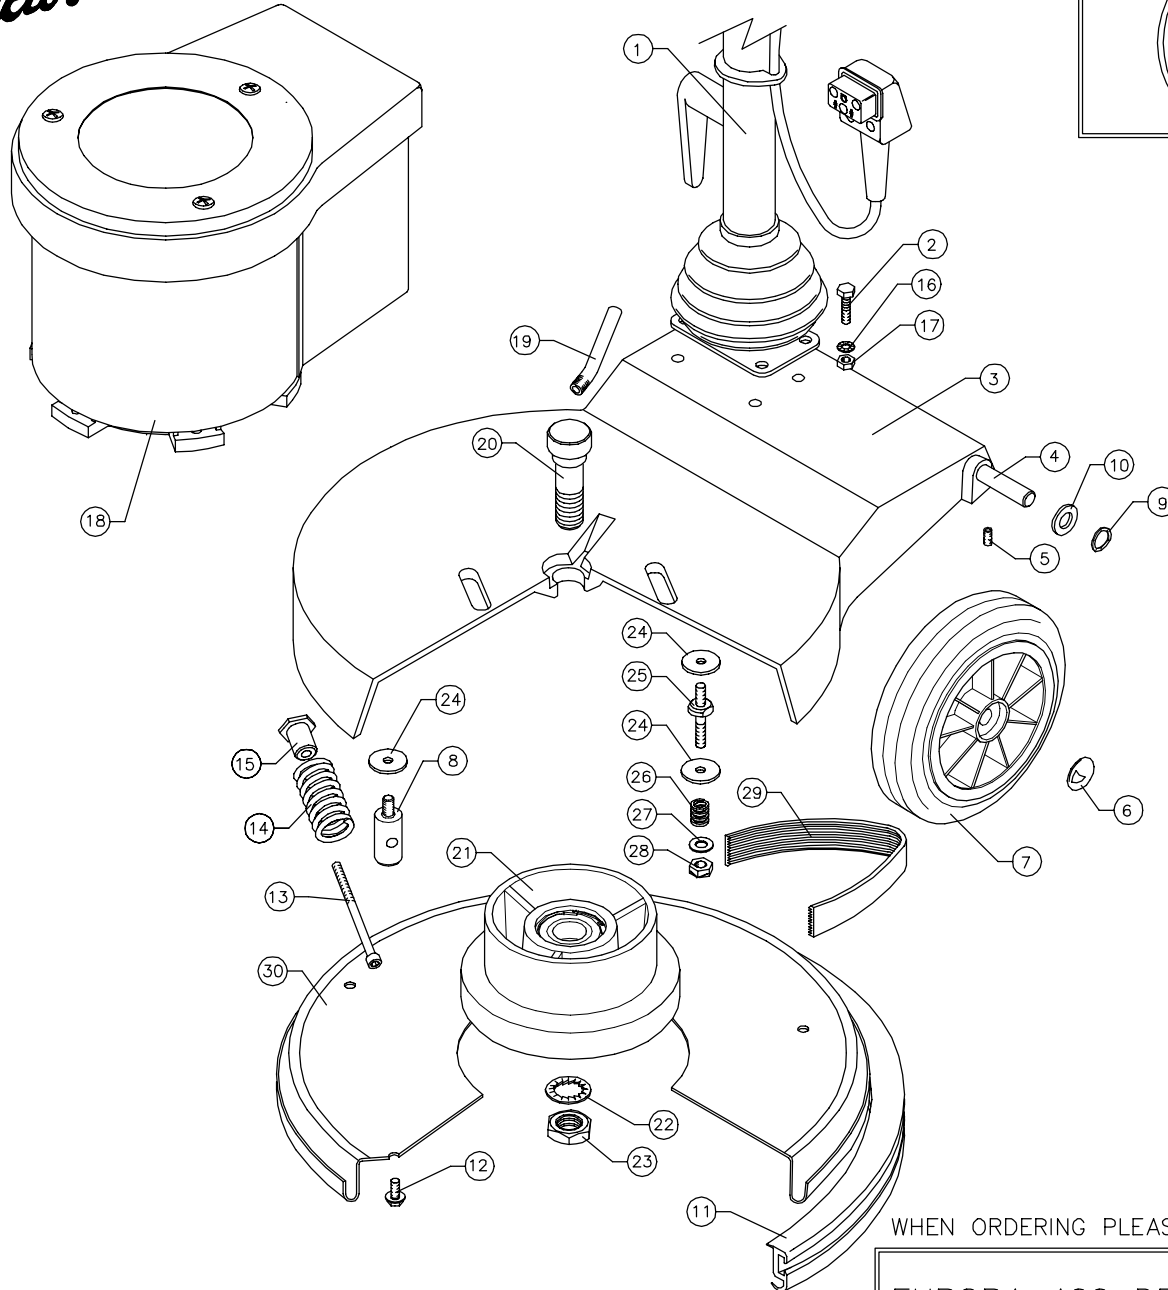

**Victor**

**DOWDING & PLUMMER Ltd.**

CALTHORPE HOUSE, STOCKFIELD ROAD,  
BIRMINGHAM B27 6AP – ENGLAND

TEL: 0121-706-5771 FAX: 0121-708-1052

ITEM	PART No.	QTY.	DESCRIPTION
1	SEE TABLE	1	HANDLE ASSY.
2	M8X30BH	4	M8 x 30HEX HEAD SCREW
3	A1334/A/GH	1	EUROPA 400 BASE MK2 GREY
4	A1878/PLTD	1	WHEEL AXLE EUR MK2 PLATED 380mm
5	M6X8SC	1	M6 x 8 SOCKET GRUB SCREW
6	SBI3005/A	2	12mm STARLOCK CAP
7	SBI6101/NT	2	200mm WHEEL – BLACK
8	A1766	1	MOTOR PILLAR STUD
9	SBI3666	2	WAVEY WASHER – PLW4
10	M12W	2	12mm PLAIN WASHER
11	A1753/A/BL	1	1270mm Q/R BUFFER RING – BLACK
12	M6X12TT	5	M6 x 12 TAPTITE SCREW
13	A1864	1	BELT TENSIONING SCREW – M6x90
14	A1850	1	SPRING
15	A1865	1	SPRING RETAINER
16	M8WSP	4	M8 SPRING WASHER
17	M8N	4	M8 NUT
18	SEE TABLE	1	MOTOR ASSY.
19	A1462/PLTD	1	WATER FEED PIPE – 10mm PLATED
20	A1450/PLTD	1	PULLEY BOLT PLATED
21	AYP1010	1	Ø125mm OUTPUT PULLEY ASSEMBLY
22	M20WSH	1	M20 SHAKEPROOF WASHER
23	M20N	1	M20 FULL NUT
24	A1378	7	WASHER (30x9x2.5mm)
25	A1843	3	MOTOR STUD
26	A2132	3	MOTOR STUD SPRING
27	M8W	3	M8 PLAIN WASHER
28	M8NSB	3	M8 BINX STIFF NUT
29	SBI3751	1	180J16 POLYVEE DRIVE BELT
30	B1056/GH	1	BRUSH COVER PRESSING – 400mm

MODEL	DESCRIPTION	HANDLE ASSY	MOTOR ASSY
VA242	240V/50HZ/750W	AYH1800	AYM2037
VA242021A	220V/50HZ/750W	AYH1800	AYM2038
VA242022A	220V/50HZ/750W VDE	AYH1804	AYM2038
VA242FULTON	220V/50HZ/750W	AYH1800	AYM2038

WHEN ORDERING PLEASE QUOTE PART No. AND PART DESCRIPTION

EUROPA 400 DRIVE ASSY HIGH SP-VA242 240/220V RANGE

FROM 14.09.99 TO