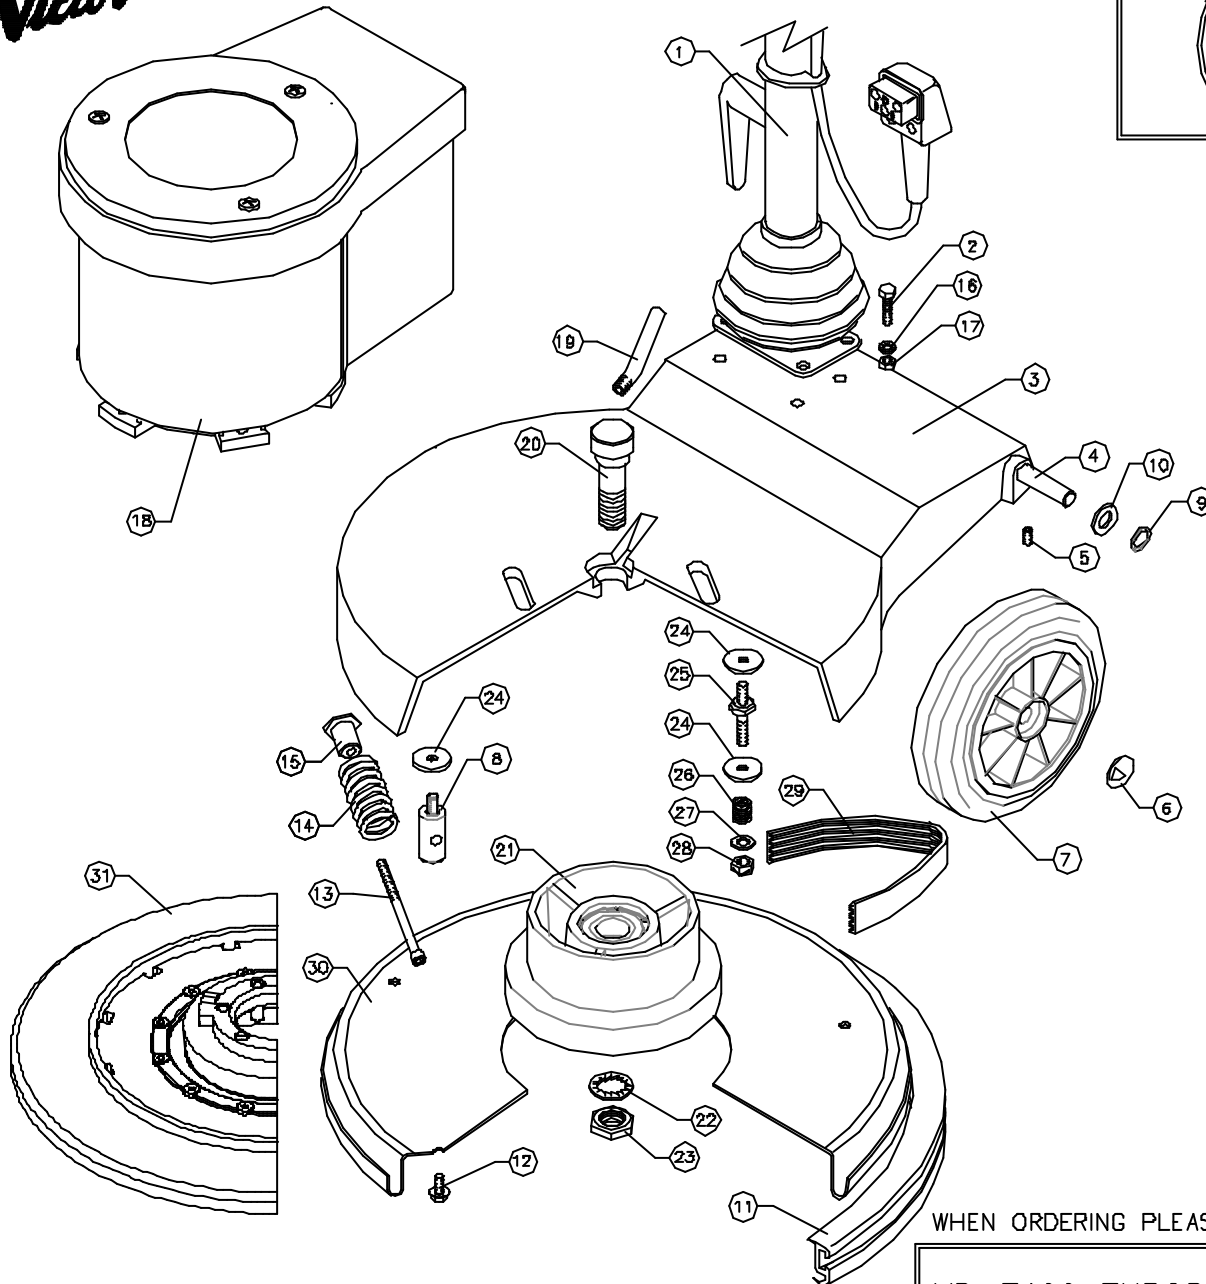

Victor

DOWDING & PLUMMER Ltd.

CALTHORPE HOUSE, STOCKFIELD ROAD,
BIRMINGHAM B27 6AP - ENGLAND

TEL: 0121-706-5771 FAX: 0121-708-1052

ITEM	PART No.	QTY.	DESCRIPTION
1	SEE TABLE	1	HANDLE ASSY.
2	M8X30BH	4	M8 x 30HEX HEAD SCREW
3	A1334/A/GH	1	EUROPA 400 BASE MK2 GREY
4	A1878/PLTD	1	WHEEL AXLE ELIR MK2 PLATED 380mm
5	M6X8SC	1	M6 x 8 SOCKET GRUB SCREW
6	SBI3005/A	2	12mm STARLOCK CAP
7	SBI8101/NT	2	200mm WHEEL - BLACK
8	A1766	1	MOTOR PILLAR STUD
9	SBI3668	2	WAVEY WASHER - PLW4
10	M12W	2	12mm PLAIN WASHER
11	A1753/A/BL	1	1270mm Q/R BUFFER RING - BLACK
12	M6X12TT	5	M6 x 12 TAPTITE SCREW
13	A1864	1	BELT TENSIONING SCREW - M6x90
14	A1850	1	SPRING
15	A1865	1	SPRING RETAINER
16	M8WSP	4	M8 SPRING WASHER
17	M8N	4	M8 NUT
18	SEE TABLE	1	MOTOR ASSY.
19	A1462/PLTD	1	WATER FEED PIPE - 10mm PLATED
20	A1450/PLTD	1	PULLEY BOLT PLATED
21	AYP1010	1	Ø125mm OUTPUT PULLEY ASSEMBLY
22	M20WSH	1	M20 SHAKEPROOF WASHER
23	M20N	1	M20 FULL NUT
24	A1378	7	WASHER (30x9x2.5mm)
25	A1843	3	MOTOR STUD
26	A2132	3	MOTOR STUD SPRING
27	M8W	3	M8 PLAIN WASHER
28	M8NSB	3	M8 BINX STIFF NUT
29	SBI3751	1	180J16 POLYVEE DRIVE BELT
30	B1056/GH	1	BRUSH COVER PRESSING - 400mm
31	VB40141	1	DRIVE BOARD ASSEMBLY

MODEL	DESCRIPTION	HANDLE ASSY	MOTOR ASSY
VR-E400	240V/50HZ/750W	AYH1800	AYM2037
VA242021A	220V/50HZ/750W	AYH1800	AYM203B
VA242022A	220V/50HZ/750W VDE	AYH1804	AYM203B
VA242FULTON	220V/50HZ/750W	AYH1800	AYM203B

WHEN ORDERING PLEASE QUOTE PART No. AND PART DESCRIPTION

VR-E400 EUROPA 400 DRIVE ASSY HIGH SP 220/240V RANGE