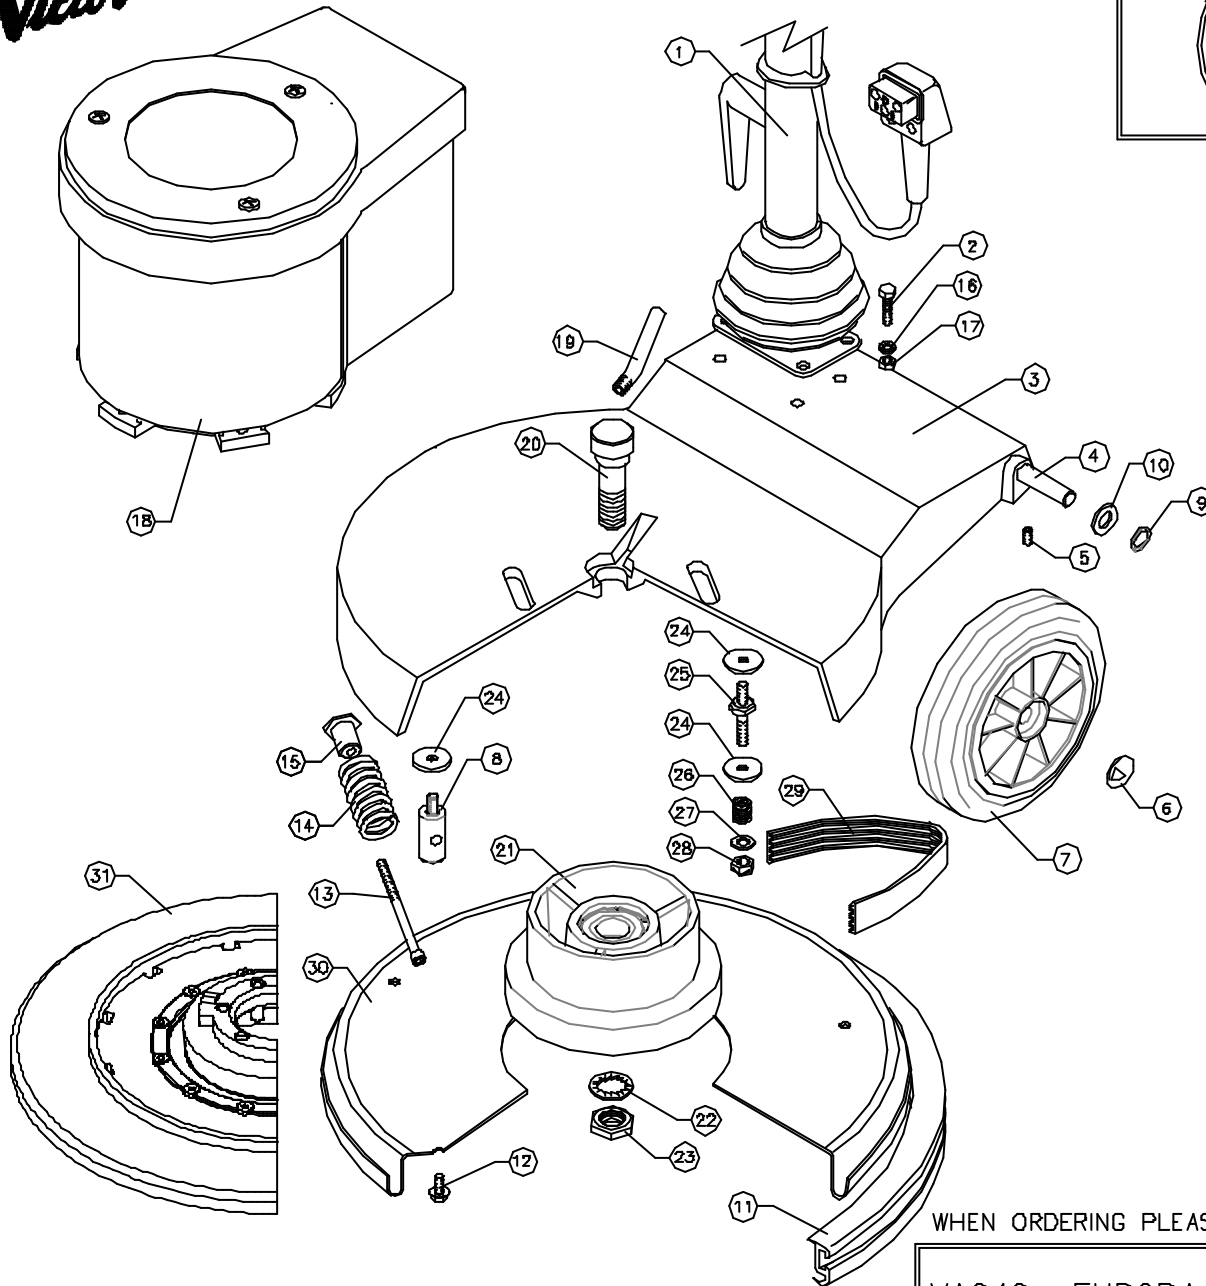

Victor

DOWDING & PLUMMER Ltd.

CALTHORPE HOUSE, STOCKFIELD ROAD,
BIRMINGHAM B27 6AP - ENGLAND

TEL: 0121-706-5771 FAX: 0121-708-1052

ITEM	PART No.	QTY.	DESCRIPTION
1	SEE TABLE	1	HANDLE ASSY.
2	M8X30BH	4	M8 x 30HEX HEAD SCREW
3	A1334/A/GH	1	EUROPA 400 BASE MK2 GREY
4	A1878/PLTD	1	WHEEL AXLE ELUR MK2 PLATED 380mm
5	M6X8SC	1	M6 x 8 SOCKET GRUB SCREW
6	SBI3005/A	2	12mm STARLOCK CAP
7	SBI8101/NT	2	200mm WHEEL - BLACK
8	A1766	1	MOTOR PILLAR STUD
9	SBI3668	2	WAVEY WASHER - PLW4
10	M12W	2	12mm PLAIN WASHER
11	A1753/A/BL	1	1270mm Q/R BUFFER RING - BLACK
12	M6X12TT	5	M6 x 12 TAPTITE SCREW
13	A1864	1	BELT TENSIONING SCREW - M6x90
14	A1850	1	SPRING
15	A1865	1	SPRING RETAINER
16	M8WSP	4	M8 SPRING WASHER
17	M8N	4	M8 NUT
18	SEE TABLE	1	MOTOR ASSY.
19	A1462/PLTD	1	WATER FEED PIPE - 10mm PLATED
20	A1450/PLTD	1	PULLEY BOLT PLATED
21	AYP1010	1	Ø125mm OUTPUT PULLEY ASSEMBLY
22	M20WSH	1	M20 SHAKEPROOF WASHER
23	M20N	1	M20 FULL NUT
24	A1378	7	WASHER (30x9x2.5mm)
25	A1843	3	MOTOR STUD
26	A2132	3	MOTOR STUD SPRING
27	M8W	3	M8 PLAIN WASHER
28	M8NSB	3	M8 BINX STIFF NUT
29	SBI3751	1	180J16 POLYVEE DRIVE BELT
30	B1056/GH	1	BRUSH COVER PRESSING - 400mm
31	VB40141	1	DRIVE BOARD ASSEMBLY

MODEL	DESCRIPTION	HANDLE ASSY	MOTOR ASSY
VA242	240V/50HZ/750W	AYH1800	AYM2037
VA242021A	220V/50HZ/750W	AYH1800	AYM203B
VA242022A	220V/50HZ/750W VDE	AYH1804	AYM203B
VA242FULTON	220V/50HZ/750W	AYH1800	AYM203B

WHEN ORDERING PLEASE QUOTE PART No. AND PART DESCRIPTION

VA242 EUROPA 400 DRIVE ASSY HIGH SP 220/240V RANGE