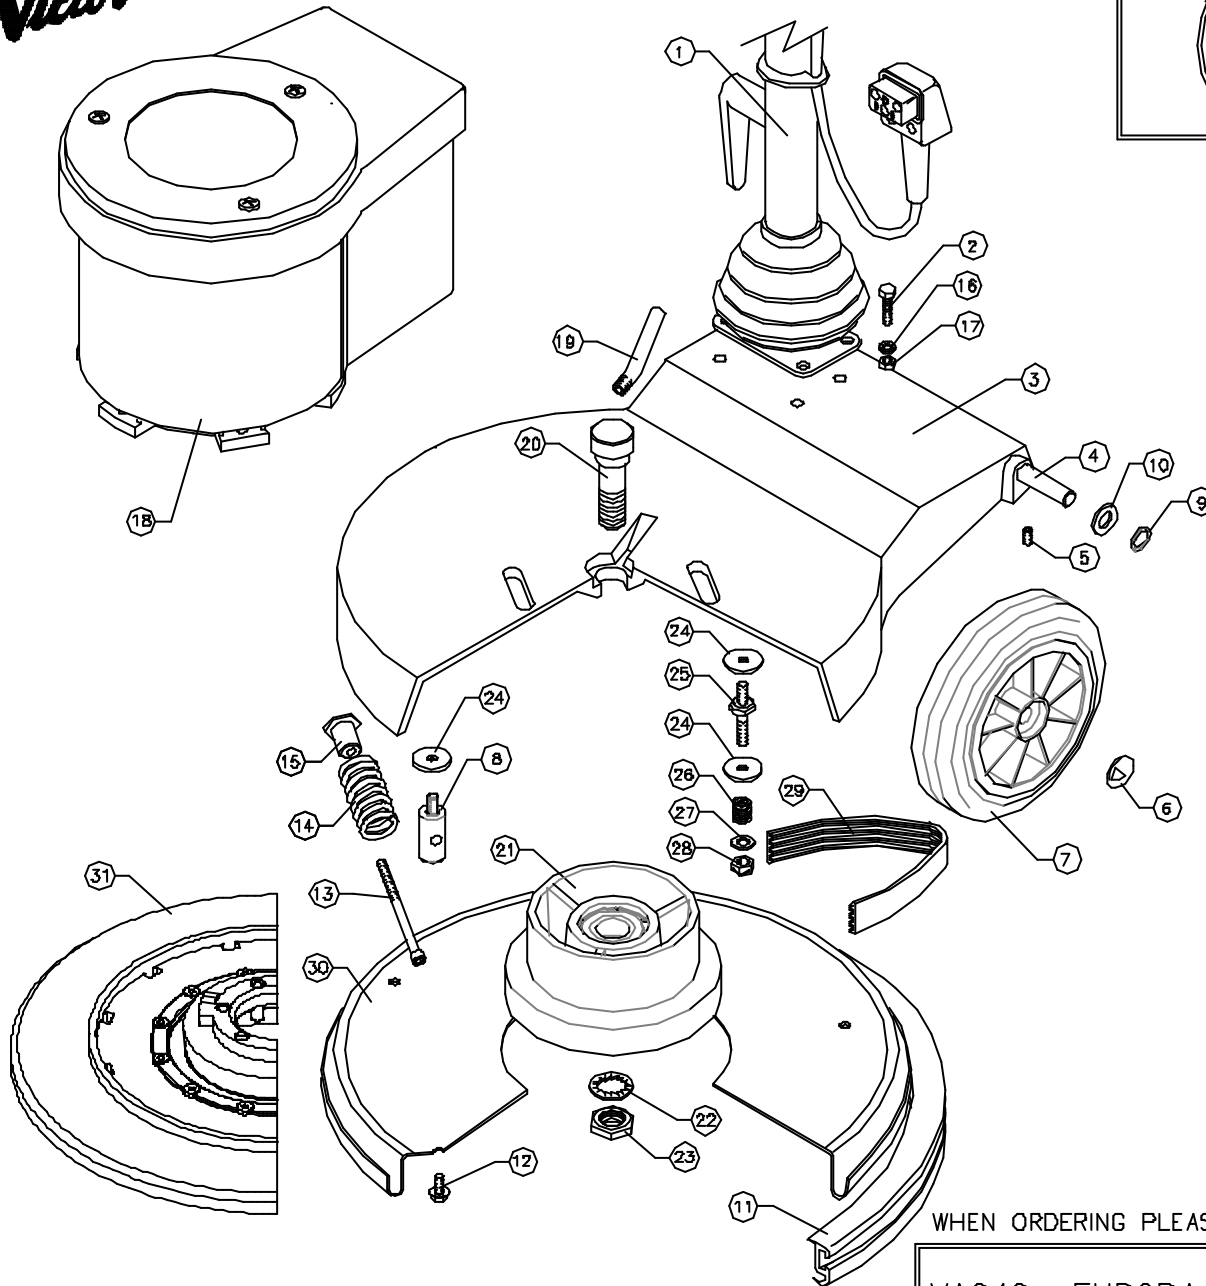

**Victor**

**DOWDING & PLUMMER Ltd.**

CALTHORPE HOUSE, STOCKFIELD ROAD,  
BIRMINGHAM B27 6AP - ENGLAND

TEL: 0121-706-5771 FAX: 0121-708-1052

ITEM	PART No.	QTY.	DESCRIPTION
1	SEE TABLE	1	HANDLE ASSY.
2	M8X30BH	4	M8 x 30HEX HEAD SCREW
3	A1334/A/GH	1	EUROPA 400 BASE MK2 GREY
4	A1878/PLTD	1	WHEEL AXLE ELUR MK2 PLATED 380mm
5	M6X8SC	1	M6 x 8 SOCKET GRUB SCREW
6	SBI3005/A	2	12mm STARLOCK CAP
7	SBI8100/NT	2	7" WHEEL - BLACK
8	A1766	1	MOTOR PILLAR STUD
9	SBI3668	2	WAVEY WASHER - PLW4
10	M12W	2	12mm PLAIN WASHER
11	A1753/A/BL	1	1270mm Q/R BUFFER RING - BLACK
12	M6X12TT	5	M6 x 12 TAPTITE SCREW
13	A1864	1	BELT TENSIONING SCREW - M6x90
14	A1850	1	SPRING
15	A1865	1	SPRING RETAINER
16	M8WSP	4	M8 SPRING WASHER
17	M8N	4	M8 NUT
18	SEE TABLE	1	MOTOR ASSY.
19	A1462/PLTD	1	WATER FEED PIPE - 10mm PLATED
20	A1450/PLTD	1	PULLEY BOLT PLATED
21	AYP1010	1	Ø125mm OUTPUT PULLEY ASSEMBLY
22	M20WSH	1	M20 SHAKEPROOF WASHER
23	M20N	1	M20 FULL NUT
24	A1378	7	WASHER (30x9x2.5mm)
25	A1843	3	MOTOR STUD
26	A2132	3	MOTOR STUD SPRING
27	M8W	3	M8 PLAIN WASHER
28	M8NSB	3	M8 BINX STIFF NUT
29	SBI3751	1	180J18 POLYVEE DRIVE BELT
30	B1056/GH	1	BRUSH COVER PRESSING - 400mm
31	VB40141	1	DRIVE BOARD ASSEMBLY

MODEL	DESCRIPTION	HANDLE ASSY	MOTOR ASSY
VA242	240V/50HZ/750W	AYH1800	AYM2037
VA242021A	220V/50HZ/750W	AYH1800	AYM203B
VA242022A	220V/50HZ/750W VDE	AYH1804	AYM203B
VA242FULLTON	220V/50HZ/750W	AYH1800	AYM203B

WHEN ORDERING PLEASE QUOTE PART No. AND PART DESCRIPTION

VA242 EUROPA 400 DRIVE ASSY HIGH SP 220/240V RANGE