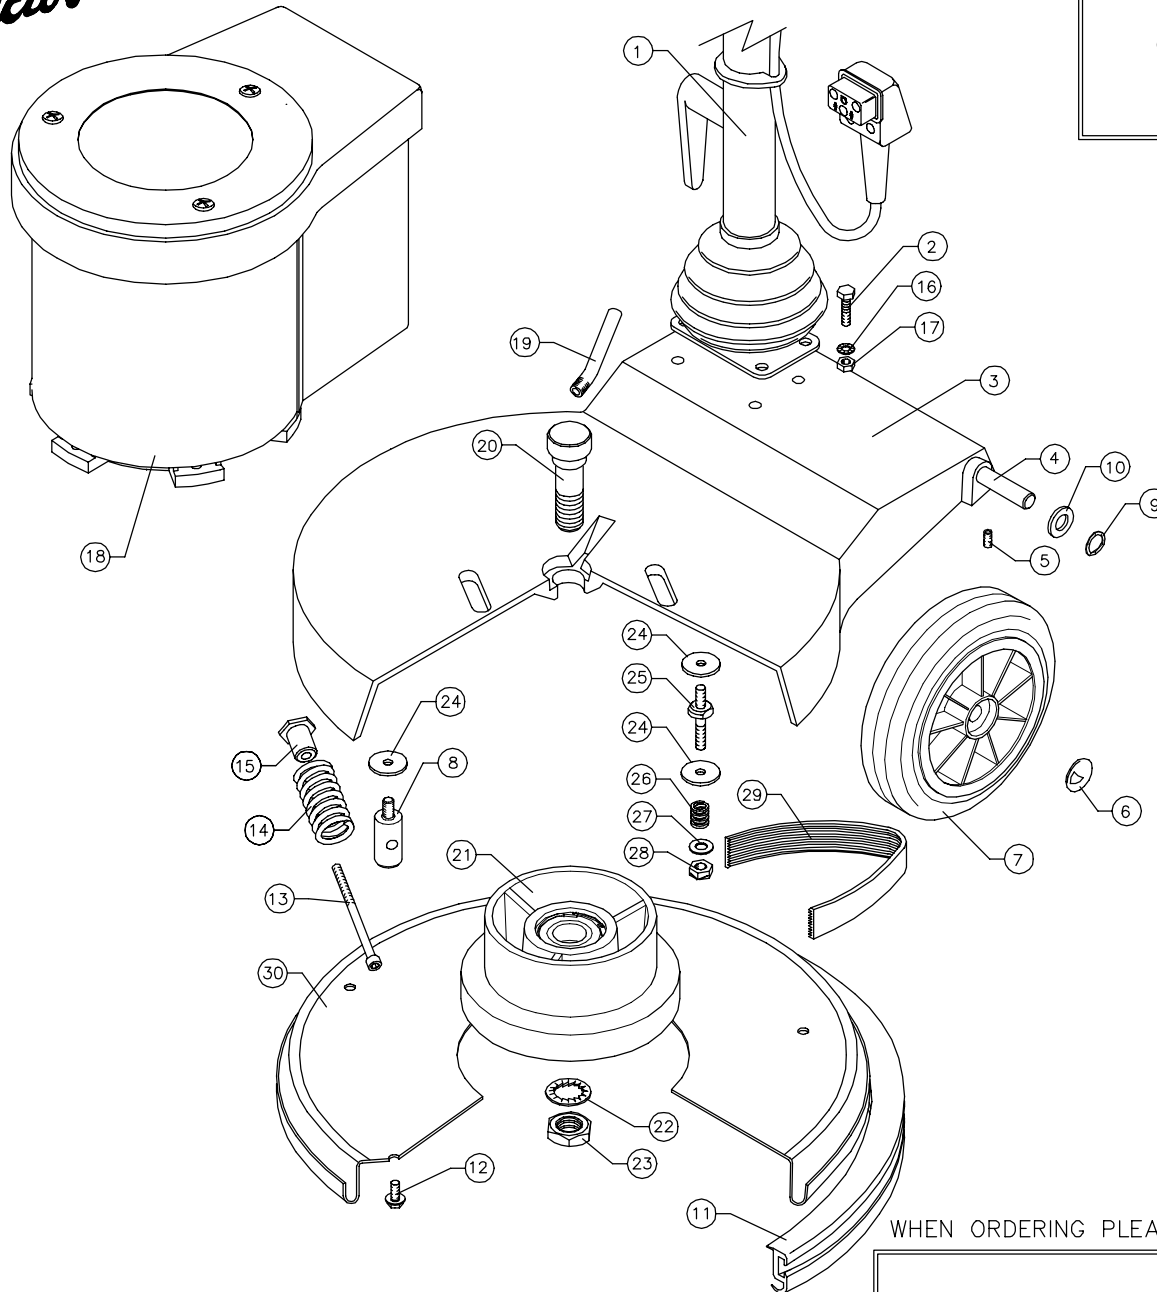

Victor

DOWDING & PLUMMER Ltd.

CALTHORPE HOUSE, STOCKFIELD ROAD,
BIRMINGHAM B27 6AP – ENGLAND

TEL: 0121-706-5771 FAX: 0121-708-1052

ITEM	PART No.	QTY.	DESCRIPTION
1	SEE TABLE	1	HANDLE ASSY.
2	M8X30BH	4	M8 x 30HEX HEAD SCREW
3	A1334/A/GH	1	EUROPA 400 BASE MK2 GREY
4	A1878/PLTD	1	WHEEL AXLE EUR MK2 PLATED 380mm
5	M6X8SC	1	M6 x 8 SOCKET GRUB SCREW
6	SBI3005/A	2	12mm STARLOCK CAP
7	SBI6101/NT	2	200mm WHEEL – BLACK
8	A1766	1	MOTOR PILLAR STUD
9	SBI3666	2	WAVEY WASHER – PLW4
10	M12W	2	12mm PLAIN WASHER
11	A1753/A/BL	1	1270mm Q/R BUFFER RING – BLACK
12	M6X12TT	5	M6 x 12 TAPTITE SCREW
13	A1864	1	BELT TENSIONING SCREW – M6x90
14	A1850	1	SPRING
15	A1865	1	SPRING RETAINER
16	M8WSP	4	M8 SPRING WASHER
17	M8N	4	M8 NUT
18	SEE TABLE	1	MOTOR ASSY.
19	A1462/PLTD	1	WATER FEED PIPE – 10mm PLATED
20	A1450/PLTD	1	PULLEY BOLT PLATED
21	AYP1010	1	Ø125mm OUTPUT PULLEY ASSEMBLY
22	M20WSH	1	M20 SHAKEPROOF WASHER
23	M20N	1	M20 FULL NUT
24	A1378	7	WASHER (30x9x2.5mm)
25	A1843	3	MOTOR STUD
26	A2132	3	MOTOR STUD SPRING
27	M8W	3	M8 PLAIN WASHER
28	M8NSB	3	M8 BINX STIFF NUT
29	SBI3751	1	180J16 POLYVEE DRIVE BELT
30	B1056/GH	1	BRUSH COVER PRESSING – 400mm

MODEL	DESCRIPTION	HANDLE ASSY	MOTOR ASSY
VA243	240V/50HZ/1150W	AYH1800	AYM2138
VA243021A	220V/50HZ/1150W	AYH1800	AYM2129
VA243022A	220V/50HZ/1150W VDE	AYH1804	AYM2129
VA243FULTON	220V/50HZ/1150W	AYH1800	AYM2129

WHEN ORDERING PLEASE QUOTE PART No. AND PART DESCRIPTION

EUROPA 400 DRIVE ASSY SUPER HIGH SP-VA243 240/220V RANGE

FROM 14.09.99 TO