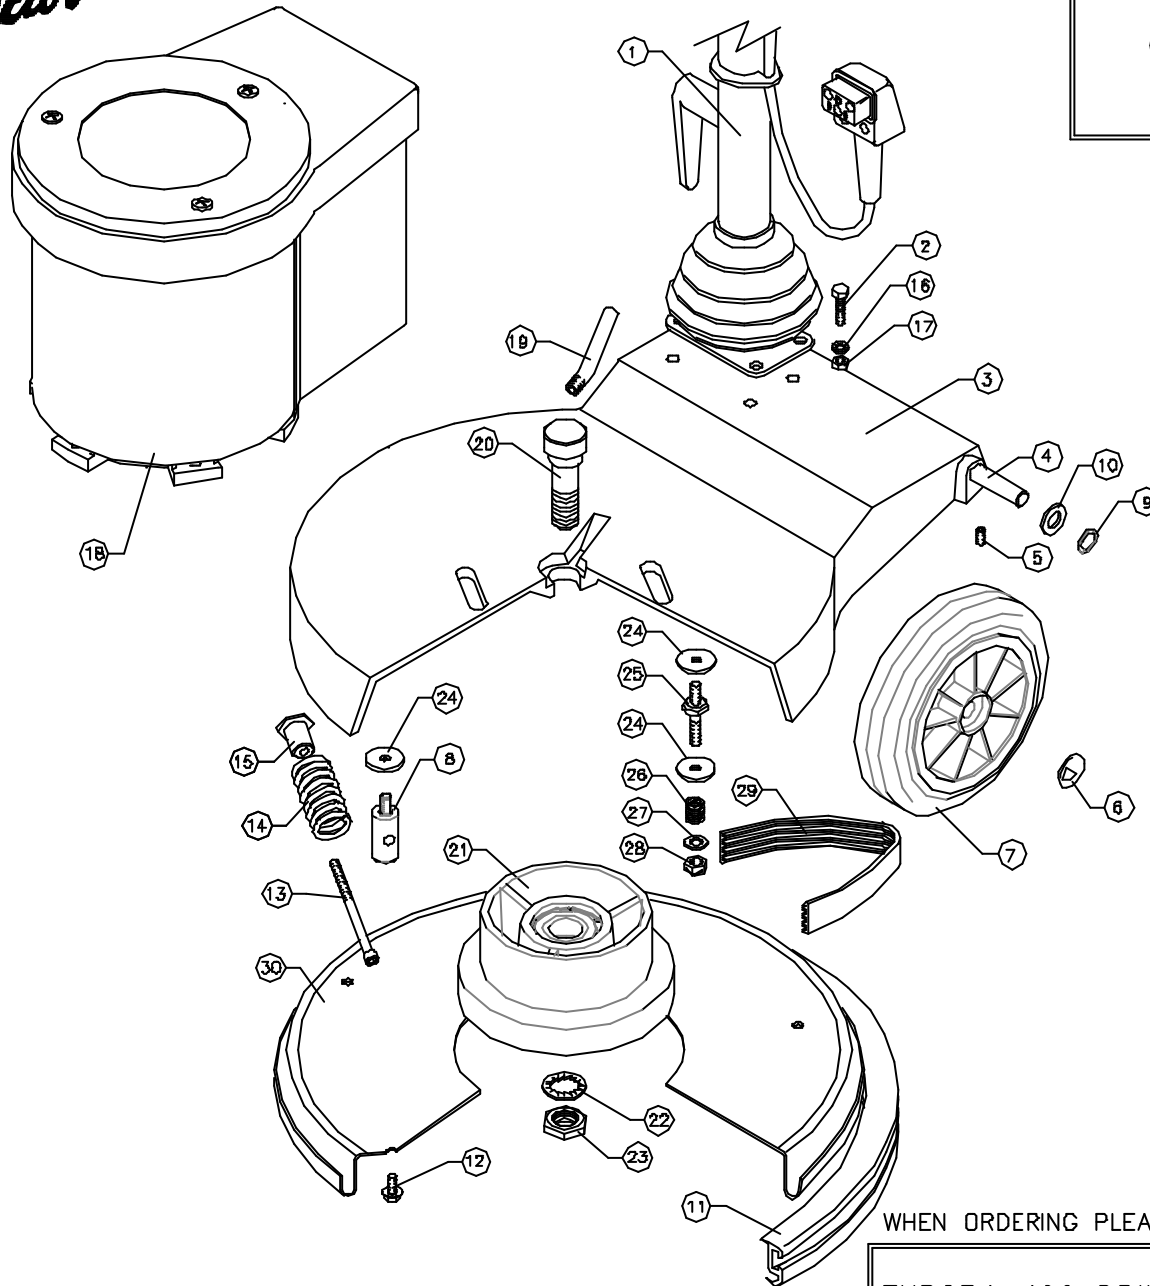

**Victor**

**DOWDING & PLUMMER Ltd.**

CALTHORPE HOUSE, STOCKFIELD ROAD,  
BIRMINGHAM B27 6AP - ENGLAND

TEL: 0121-706-5771 FAX: 0121-708-1052

ITEM	PART No.	QTY.	DESCRIPTION
1	SEE TABLE	1	HANDLE ASSY.
2	M8X30BH	4	M8 x 30HEX HEAD SCREW
3	A1334/A/GH	1	EUROPA 400 BASE MK2 GREY
4	A1878/PLTD	1	WHEEL AXLE EUR MK2 PLATED 380mm
5	M6X8SC	1	M6 x 8 SOCKET GRUB SCREW
6	SBI3005/A	2	12mm STARLOCK CAP
7	SBI6100/NT	2	7" WHEEL - BLACK
8	A1766	1	MOTOR PILLAR STUD
9	SBI3666	2	WAVEY WASHER - PLW4
10	M12W	2	12mm PLAIN WASHER
11	A1753/A/BL	1	1270mm Q/R BUFFER RING - BLACK
12	M6X12TT	5	M6 x 12 TAPTITE SCREW
13	A1864	1	BELT TENSIONING SCREW - M6x90
14	A1850	1	SPRING
15	A1865	1	SPRING RETAINER
16	M8WSP	4	M8 SPRING WASHER
17	M8N	4	M8 NUT
18	SEE TABLE	1	MOTOR ASSY.
19	A1462/PLTD	1	WATER FEED PIPE - 10mm PLATED
20	A1450/PLTD	1	PULLEY BOLT PLATED
21	AYP1010	1	φ125mm OUTPUT PULLEY ASSEMBLY
22	M20WSH	1	M20 SHAKEPROOF WASHER
23	M20N	1	M20 FULL NUT
24	A1378	7	WASHER (30x9x2.5mm)
25	A1843	3	MOTOR STUD
26	A2132	3	MOTOR STUD SPRING
27	M8W	3	M8 PLAIN WASHER
28	M8NSB	3	M8 BINX STIFF NUT
29	SBI3751	1	18QJ16 POLYVEE DRIVE BELT
30	B1056/GH	1	BRUSH COVER PRESSING - 400mm

MODEL	DESCRIPTION	HANDLE ASSY	MOTOR ASSY
VA243	240V/50HZ/1150W	AYH1800	AYM2138
VA243021 A	220V/50HZ/1150W	AYH1800	AYM2129
VA243022A	220V/50HZ/1150W	AYH1804	AYM2129
VA243FULTQN	220V/50HZ/1150W	AYH1800	AYM2129

WHEN ORDERING PLEASE QUOTE PART No. AND PART DESCRIPTION

EUROPA 400 DRIVE ASSY SUPER HIGH SP-VA243 240/220V RANGE

FROM 14.09.99 TO

A.BARTON 16.02.05 09.45 PL106-4