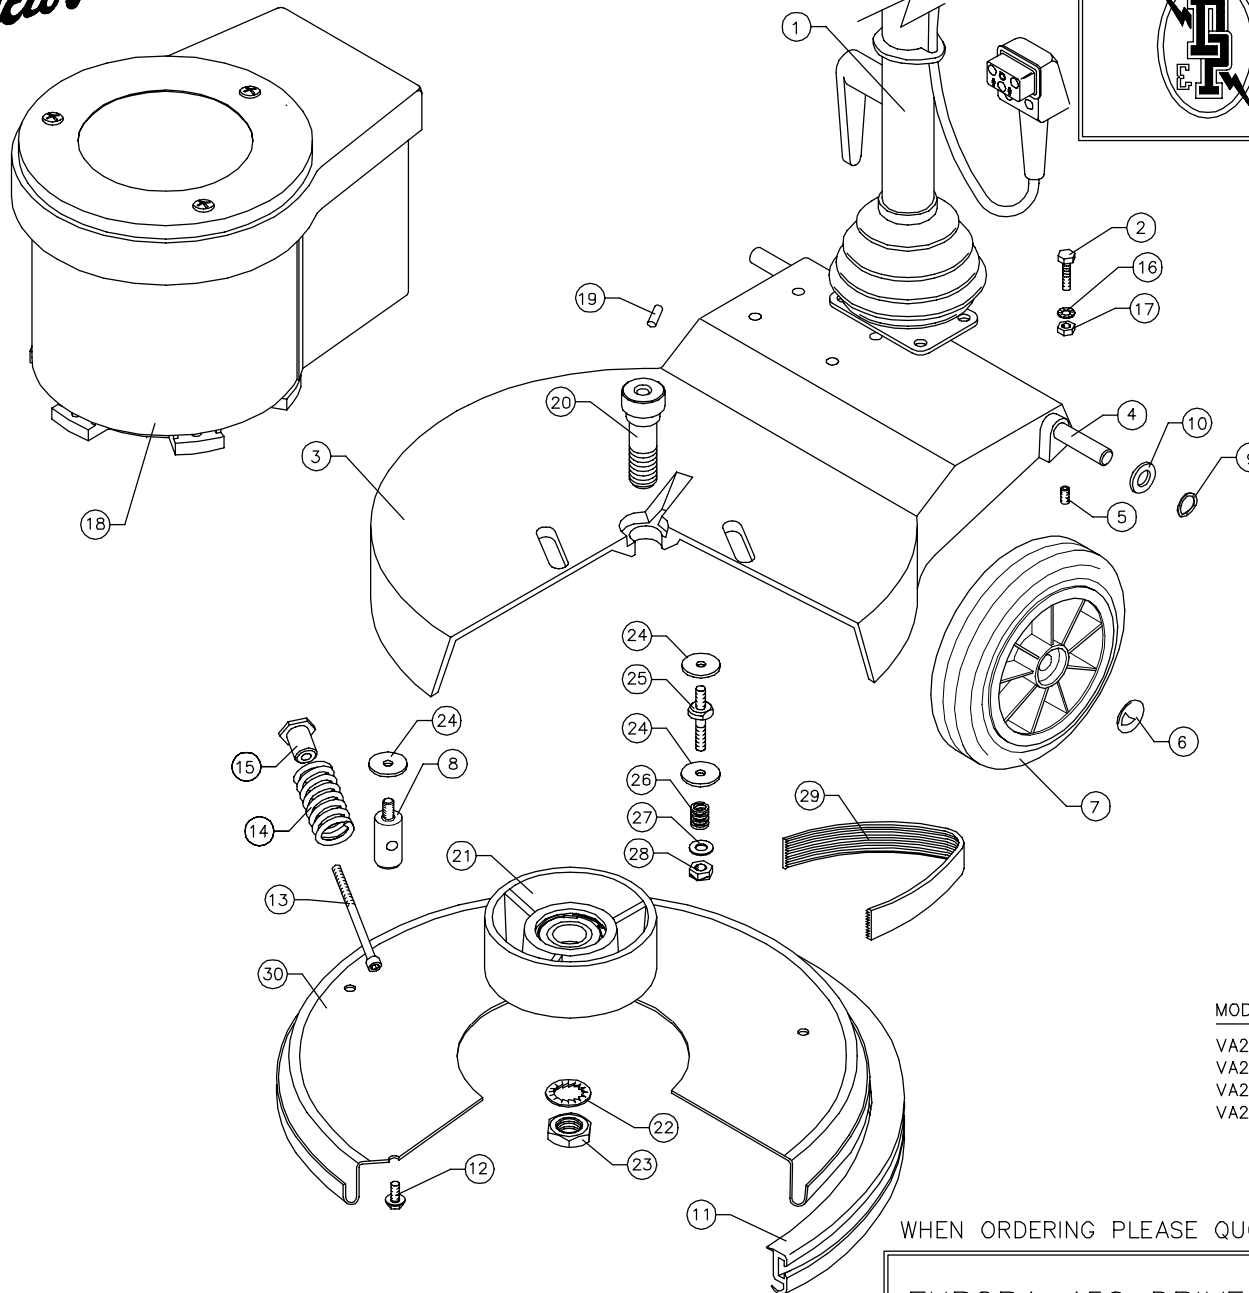

Victor

DOWDING & PLUMMER Ltd.

CALTHORPE HOUSE, STOCKFIELD ROAD,
BIRMINGHAM B27 6AP – ENGLAND

TEL: 0121-706-5771 FAX: 0121-708-1052

ITEM	PART No.	QTY.	DESCRIPTION
1	SEE TABLE	1	HANDLE ASSY.
2	M8X30BH	4	M8 x 30HEX HEAD SCREW
3	A1368/B/GH	1	450 BASE GREY HAMMER
4	A1878/PLTD	1	WHEEL AXLE PLATED
5	M6X8SC	1	M6 x 8 SOCKET GRUB SCREW
6	SBI3005/A	2	12mm STARLOCK CAP
7	C1587	2	7" REINFORCED WHEEL
8	A1766	1	MOTOR PILLAR STUD
9	SBI3666	2	WAVEY WASHER – PLW4
10	M12W	2	12mm PLAIN WASHER
11	A1753/B/BL	1	54" Q/R BUFFER RING – BLACK
12	M6X12TT	5	M6 x 12 TAPTITE SCREW
13	A1864	1	BELT TENSIONING SCREW – M6x90
14	A1850	1	SPRING
15	A1865	1	SPRING RETAINER
16	M8WSP	4	M8 SPRING WASHER
17	M8N	4	M8 NUT
18	SEE TABLE	1	MOTOR ASSY.
19	SBI5550	1	1/4"x5/8" SELLOCK PIN
20	A1674	1	CENTRE FEED PULLEY BOLT
21	AYP1016	1	Ø157mm OUTPUT PULLEY ASSEMBLY
22	M20WSH	1	M20 SHAKEPROOF WASHER
23	M20N	1	M20 FULL NUT
24	A1378	7	WASHER (30x9x2.5mm)
25	A1843	3	MOTOR STUD
26	A2132	3	MOTOR STUD SPRING
27	M8W	3	M8 PLAIN WASHER
28	M8NSB	3	M8 BINX STIFF NUT
29	SBI3823	1	220J16 POLYVEE DRIVE BELT
30	B1054/GH	1	BRUSH COVER PRESSING – 450mm

MODEL	DESCRIPTION	HANDLE ASSY	MOTOR ASSY
VA251	240V/50HZ/750W	AYH1800	AYM2037
VA251021A	220V/50HZ/750W	AYH1800	AYM2038
VA251022A	220V/50HZ/750W VDE	AYH1804	AYM2038
VA251FULTON	220V/50HZ/750W	AYH1800	AYM2038

WHEN ORDERING PLEASE QUOTE PART No. AND PART DESCRIPTION

EUROPA 450 DRIVE ASSY STD SP-VA251 240/220V RANGE

FROM 19.02.99 TO