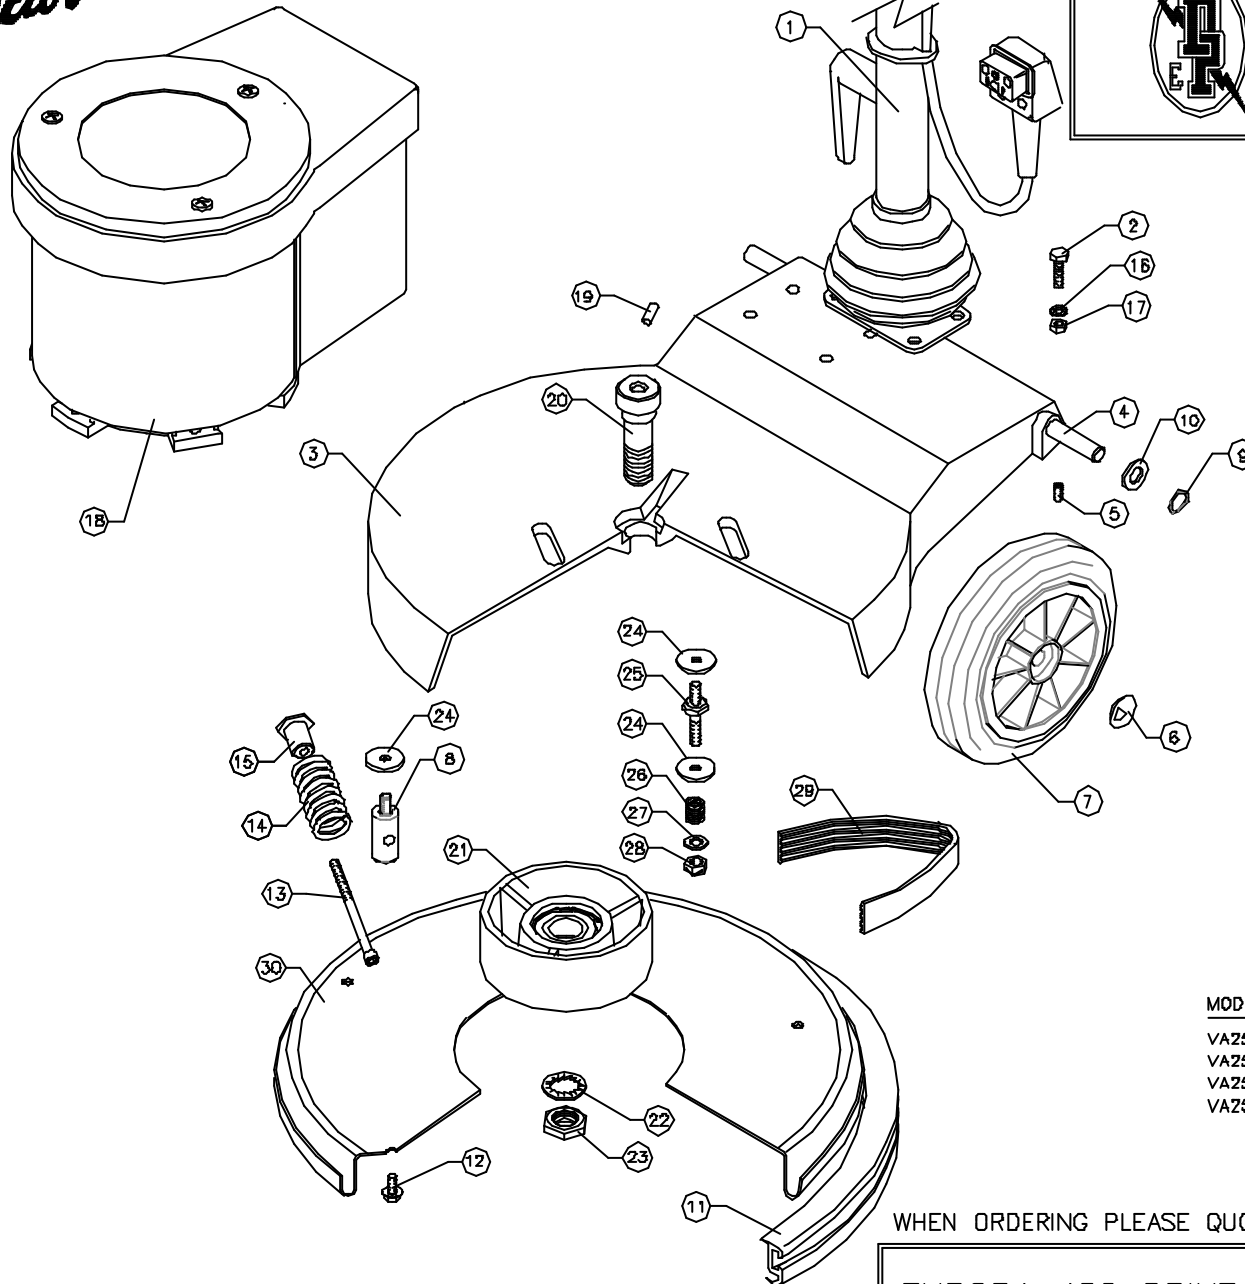

**Victor**

**DOWDING & PLUMMER Ltd.**

CALTHORPE HOUSE, STOCKFIELD ROAD,  
BIRMINGHAM B27 6AP - ENGLAND

TEL: 0121-706-5771 FAX: 0121-708-1052

ITEM	PART No.	QTY.	DESCRIPTION
1	SEE TABLE	1	HANDLE ASSY.
2	M8X30BH	4	M8 x 30HEX HEAD SCREW
3	A1368/B/GH	1	450 BASE GREY HAMMER
4	A1878/PLTD	1	WHEEL AXLE PLATED
5	M6X8SC	1	M6 x 8 SOCKET CRUB SCREW
6	SBI3005/A	2	12mm STARLOCK CAP
7	SBI6100/NT	2	7" WHEEL - BLACK
8	A1766	1	MOTOR PILLAR STUD
9	SBI3666	2	WAVEY WASHER - PLW4
10	M12W	2	12mm PLAIN WASHER
11	A1753/B/BL	1	54" Q/R BUFFER RING - BLACK
12	M6X12TT	5	M6 x 12 TAPTITE SCREW
13	A1864	1	BELT TENSIGNING SCREW - M6x90
14	A1850	1	SPRING
15	A1865	1	SPRING RETAINER
16	M8WSP	4	M8 SPRING WASHER
17	M8N	4	M8 NUT
18	SEE TABLE	1	MOTOR ASSY.
19	SBI5550	1	1/4"x5/8" SELOCK PIN
20	A1674	1	CENTRE FEED PULLEY BOLT
21	AYP1016	1	Ø157mm OUTPUT PULLEY ASSEMBLY
22	M20WSH	1	M20 SHAKEPROOF WASHER
23	M20N	1	M20 FULL NUT
24	A1378	7	WASHER (30x9x2.5mm)
25	A1843	3	MOTOR STUD
26	A2132	3	MOTOR STUD SPRING
27	M8W	3	M8 PLAIN WASHER
28	M8NSB	3	M8 BINX STIFF NUT
29	SBI3823	1	220J16 POLYVEE DRIVE BELT
30	B1054/GH	1	BRUSH COVER PRESSING - 450mm

MODEL	DESCRIPTION	HANDLE ASSY	MOTOR ASSY
VA251	240V/50HZ/750W	AYH1800	AYM2037
VA251021A	220V/50HZ/750W	AYH1800	AYM2038
VA251022A	220V/50HZ/750W VDE	AYH1804	AYM2038
VA251FULTON	220V/50HZ/750W	AYH1800	AYM2038

WHEN ORDERING PLEASE QUOTE PART No. AND PART DESCRIPTION

EUROPA 450 DRIVE ASSY STD SP-VA251 240/220V RANGE

FROM 19.02.99 TO

A.BARTON 16.02.05 09.40 PL107-3