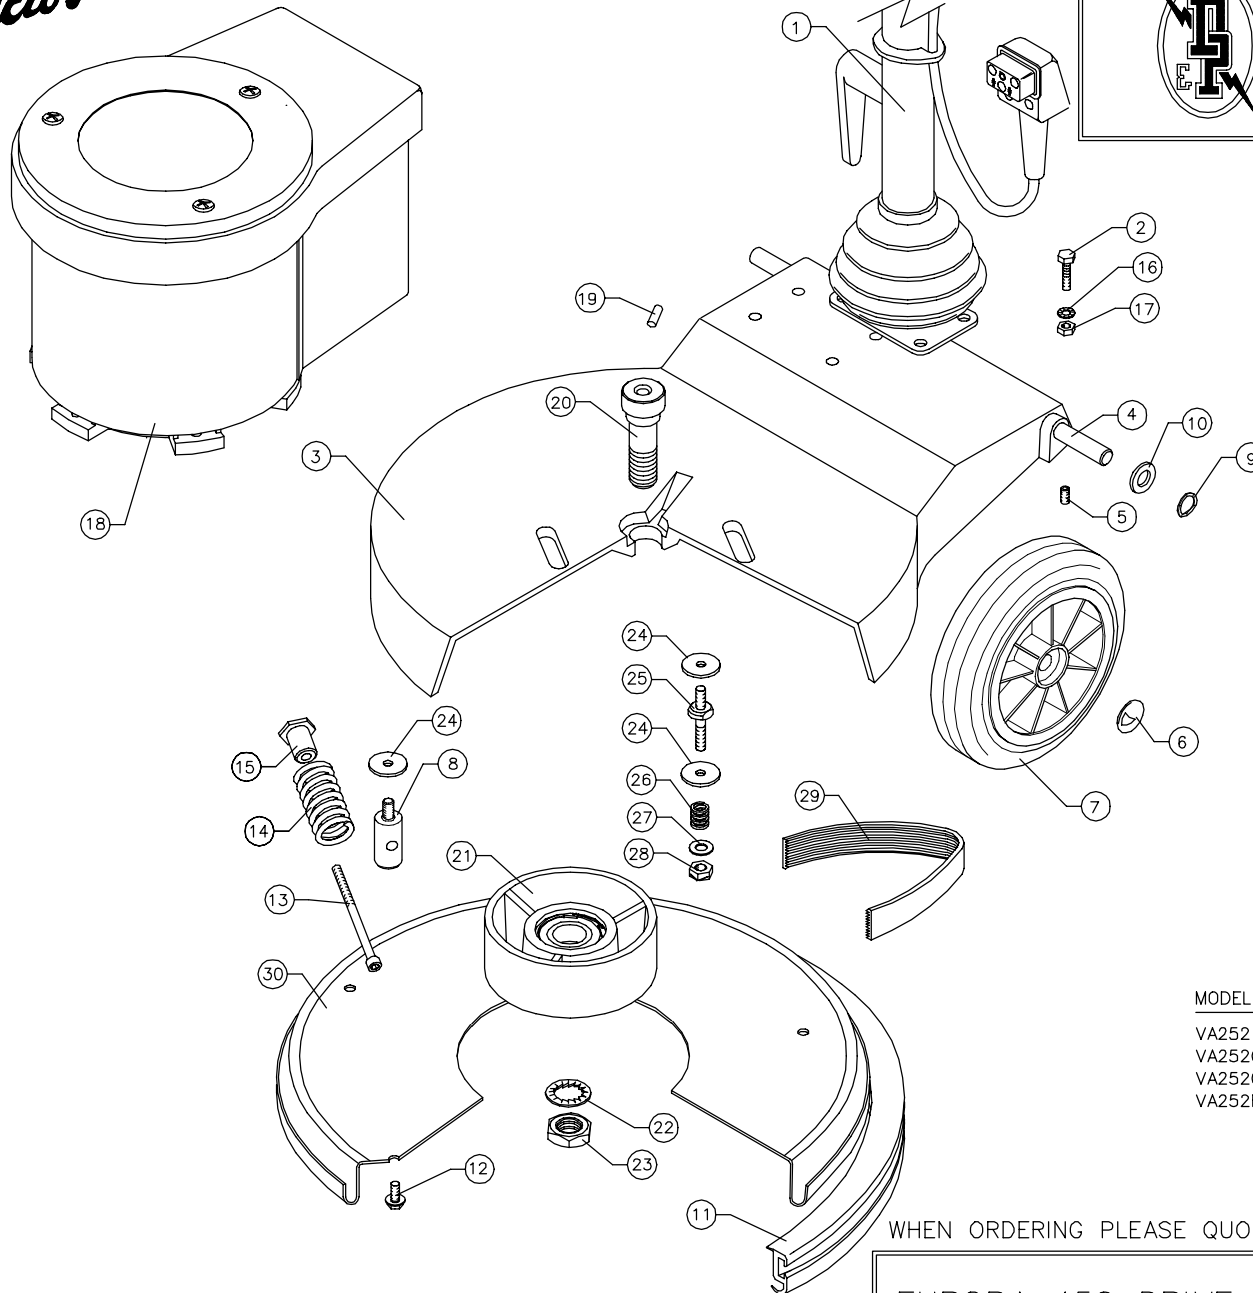

Victor

DOWDING & PLUMMER Ltd.

CALTHORPE HOUSE, STOCKFIELD ROAD,
BIRMINGHAM B27 6AP – ENGLAND

TEL: 0121-706-5771 FAX: 0121-708-1052

ITEM	PART No.	QTY.	DESCRIPTION
1	SEE TABLE	1	HANDLE ASSY.
2	M8X30BH	4	M8 x 30HEX HEAD SCREW
3	A1368/B/GH	1	450 BASE GREY HAMMER
4	A1878/PLTD	1	WHEEL AXLE PLATED
5	M6X8SC	1	M6 x 8 SOCKET GRUB SCREW
6	SBI3005/A	2	12mm STARLOCK CAP
7	C1587	2	7" REINFORCED WHEEL
8	A1766	1	MOTOR PILLAR STUD
9	SBI3666	2	WAVEY WASHER – PLW4
10	M12W	2	12mm PLAIN WASHER
11	A1753/B/BL	1	54" Q/R BUFFER RING – BLACK
12	M6X12TT	5	M6 x 12 TAPTITE SCREW
13	A1864	1	BELT TENSIONING SCREW – M6x90
14	A1850	1	SPRING
15	A1865	1	SPRING RETAINER
16	M8WSP	4	M8 SPRING WASHER
17	M8N	4	M8 NUT
18	SEE TABLE	1	MOTOR ASSY.
19	SBI5550	1	1/4"x5/8" SELOCK PIN
20	A1674	1	CENTRE FEED PULLEY BOLT
21	AYP1016	1	Ø157mm OUTPUT PULLEY ASSEMBLY
22	M20WSH	1	M20 SHAKEPROOF WASHER
23	M20N	1	M20 FULL NUT
24	A1378	7	WASHER (30x9x2.5mm)
25	A1843	3	MOTOR STUD
26	A2132	3	MOTOR STUD SPRING
27	M8W	3	M8 PLAIN WASHER
28	M8NSB	3	M8 BINX STIFF NUT
29	SBI3823	1	220J16 POLYVEE DRIVE BELT
30	B1054/GH	1	BRUSH COVER PRESSING – 450mm

MODEL	DESCRIPTION	HANDLE ASSY	MOTOR ASSY
VA252	240V/50HZ/1150W	AYH1800	AYM2138
VA252021A	220V/50HZ/1150W	AYH1800	AYM2129
VA252022A	220V/50HZ/1150W VDE	AYH1804	AYM2129
VA252FULTON	220V/50HZ/1150W	AYH1800	AYM2129

WHEN ORDERING PLEASE QUOTE PART No. AND PART DESCRIPTION

EUROPA 450 DRIVE ASSY HIGH SP-VA252 240/220V RANGE

FROM 19.02.99 TO