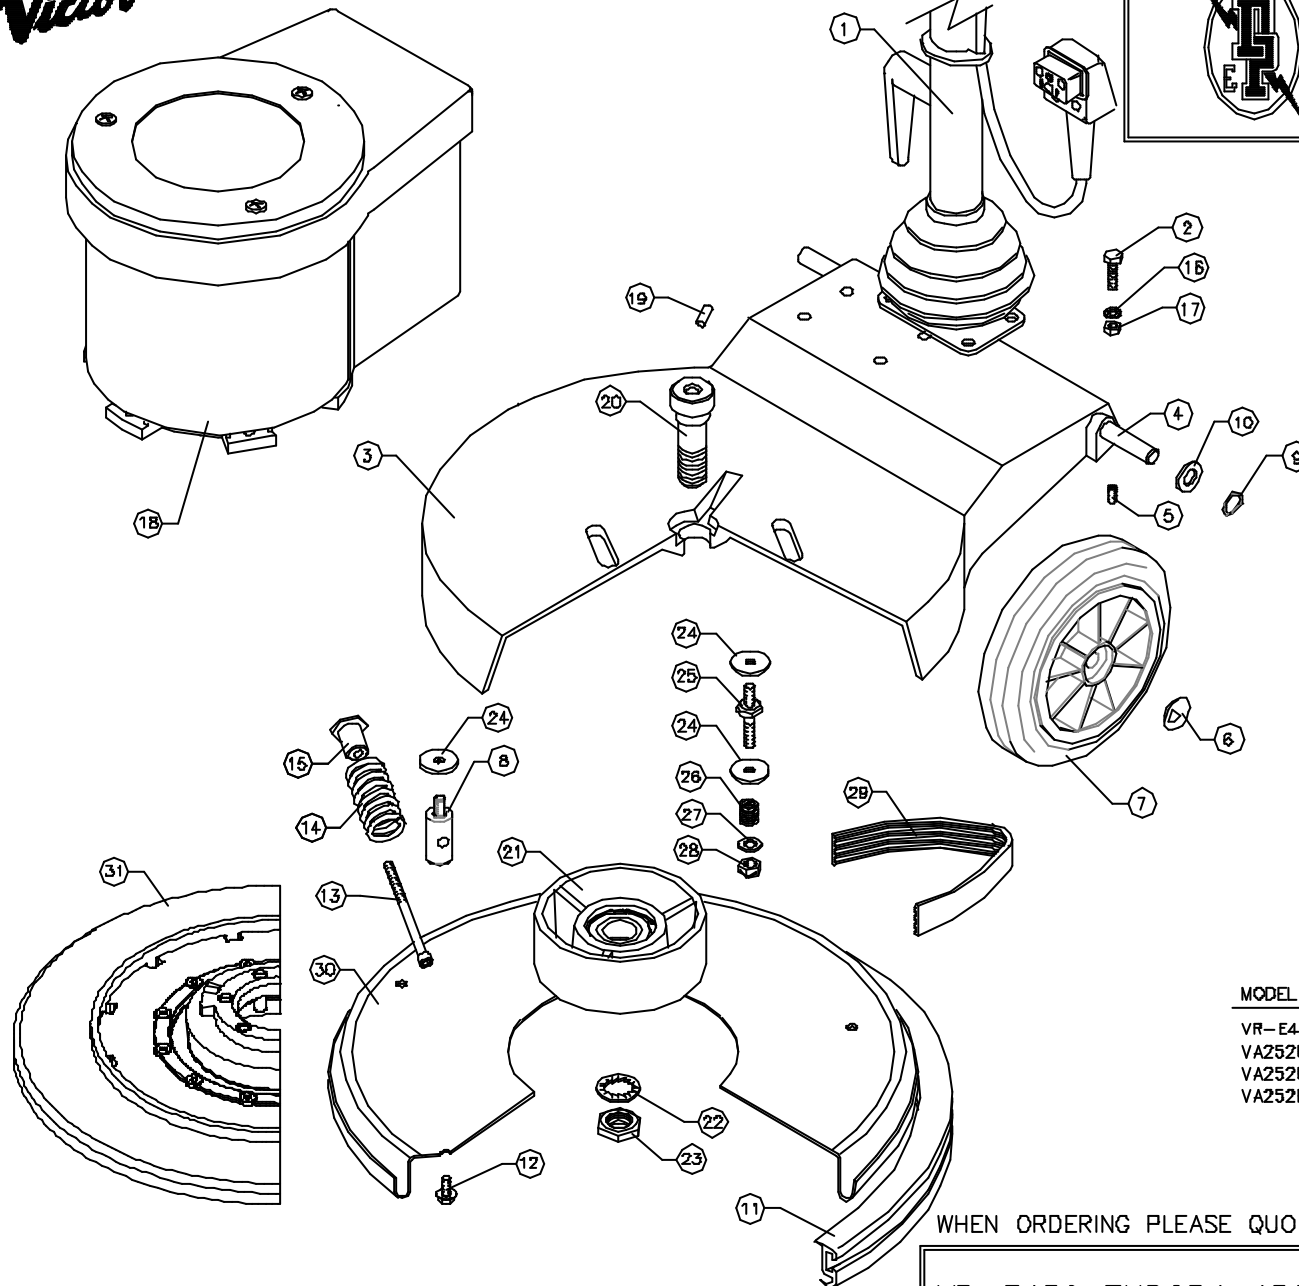

Victor

DOWDING & PLUMMER Ltd.

CALTHORPE HOUSE, STOCKFIELD ROAD,
BIRMINGHAM B27 6AP - ENGLAND

TEL: 0121-706-5771 FAX: 0121-708-1052

ITEM	PART No.	QTY.	DESCRIPTION
1	SEE TABLE	1	HANDLE ASSY.
2	M8X30BH	4	M8 x 30HEX HEAD SCREW
3	A1368/B/GH	1	450 BASE GREY HAMMER
4	A1878/PLTD	1	WHEEL AXLE PLATED
5	M6X8SC	1	M6 x 8 SOCKET GRUB SCREW
6	SBI3005/A	2	12mm STARLOCK CAP
7	C1587	2	7" REINFORCED WHEEL
8	A1766	1	MOTOR PILLAR STUD
9	SBI3666	2	WAVEY WASHER - PLW4
10	M12W	2	12mm PLAIN WASHER
11	A1753/B/BL	1	54" Q/R BUFFER RING - BLACK
12	M6X12TT	5	M6 x 12 TAPTITE SCREW
13	A1864	1	BELT TENSIONING SCREW - M6x90
14	A1850	1	SPRING
15	A1865	1	SPRING RETAINER
16	M8WSP	4	M8 SPRING WASHER
17	M8N	4	M8 NUT
18	SEE TABLE	1	MOTOR ASSY.
19	SBI5550	1	1/4"x5/8" SELOCK PIN
20	A1674	1	CENTRE FEED PULLEY BOLT
21	AYP1016	1	Ø157mm OUTPUT PULLEY ASSEMBLY
22	M20WSH	1	M20 SHAKEPROOF WASHER
23	M20N	1	M20 FULL NUT
24	A1378	7	WASHER (30xØx2.5mm)
25	A1843	3	MOTOR STUD
26	A2132	3	MOTOR STUD SPRING
27	M8W	3	M8 PLAIN WASHER
28	M8N5B	3	M8 BINX STIFF NUT
29	SBI3823	1	220J16 POLYVCE DRIVE BELT
30	B1064/GH	1	BRUSH COVER PRESSING - 450mm
31	VB45141	1	DRIVE BOARD ASSEMBLY

MODEL	DESCRIPTION	HANDLE ASSY	MOTOR ASSY
VR-E450	240V/50HZ/1150W	AYH1800	AYM2138
VA252021A	220V/50HZ/1150W	AYH1800	AYM2129
VA252022A	220V/50HZ/1150W VDE	AYH1804	AYM2129
VA252FULTON	220V/50HZ/1150W	AYH1800	AYM2129

WHEN ORDERING PLEASE QUOTE PART No. AND PART DESCRIPTION

VR-E450 EUROPA 450 DRIVE ASSY HIGH SP 220/240V RANGE