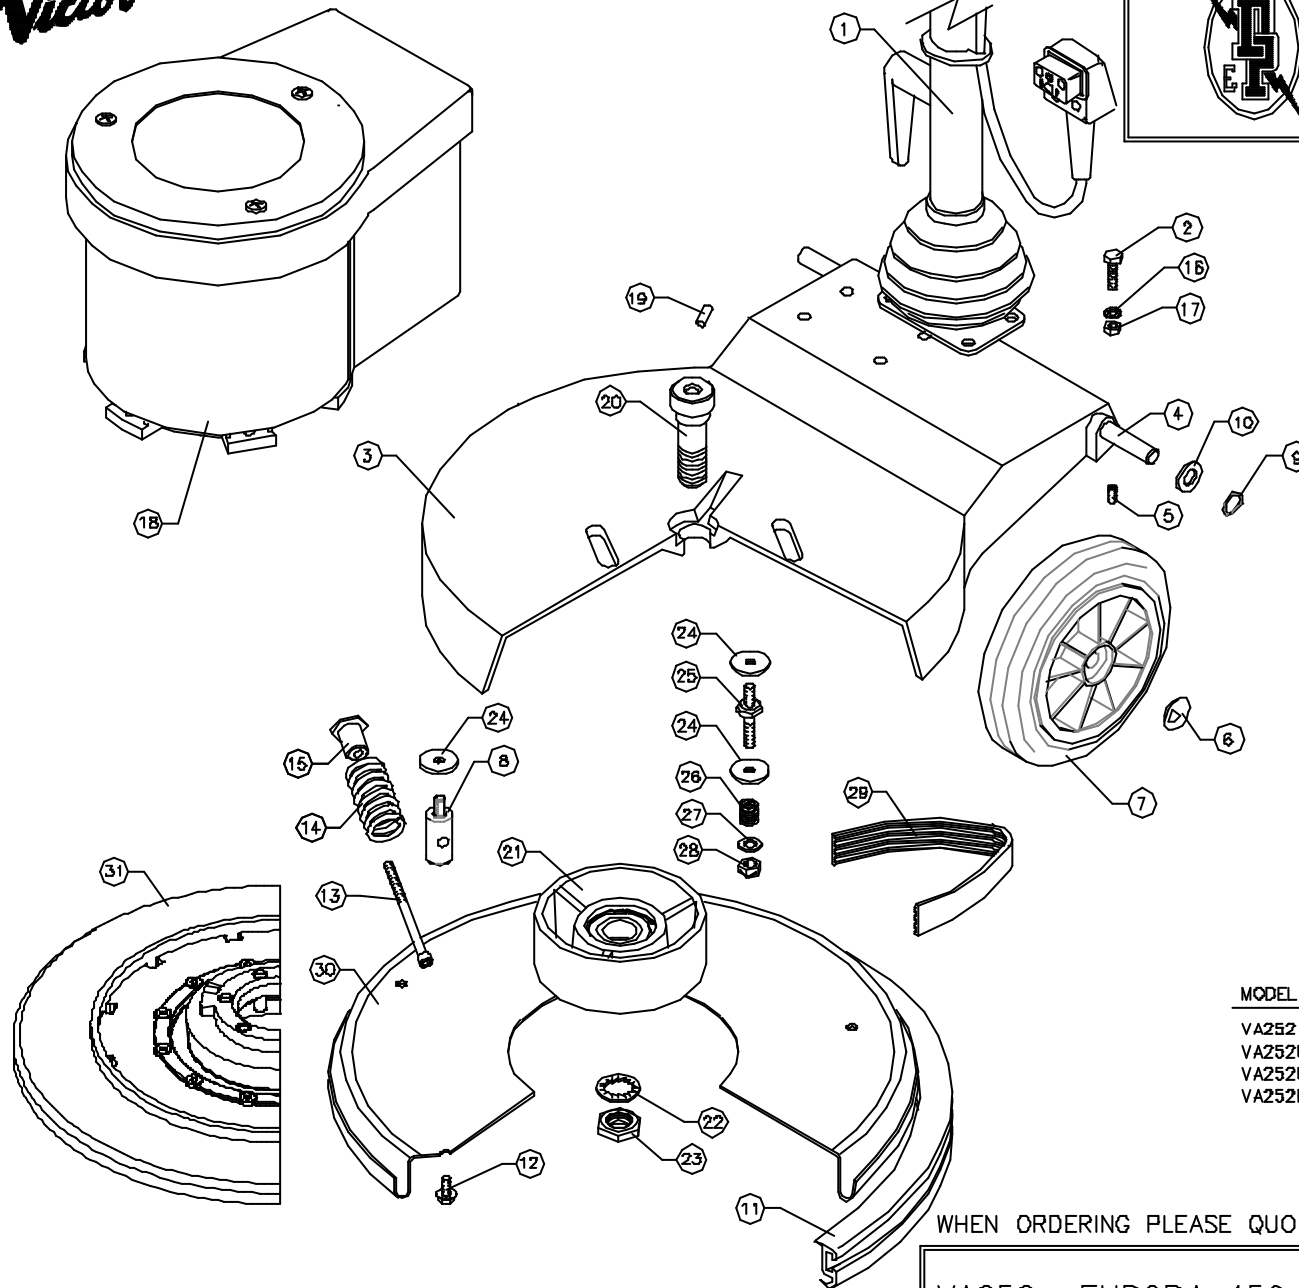

Victor

DOWDING & PLUMMER Ltd.

CALTHORPE HOUSE, STOCKFIELD ROAD,
BIRMINGHAM B27 6AP - ENGLAND
TEL: 0121-706-5771 FAX: 0121-708-1052

ITEM	PART No.	QTY.	DESCRIPTION
1	SEE TABLE	1	HANDLE ASSY.
2	M8X30BH	4	M8 x 30HEX HEAD SCREW
3	A1368/B/GH	1	450 BASE GREY HAMMER
4	A1878/PLTD	1	WHEEL AXLE PLATED
5	M6X8SC	1	M6 x 8 SOCKET GRUB SCREW
6	SBI3005/A	2	12mm STARLOCK CAP
7	C1587	2	7" REINFORCED WHEEL
8	A1766	1	MOTOR PILLAR STUD
9	SBI3666	2	WAVEY WASHER - PLW4
10	M12W	2	12mm PLAIN WASHER
11	A1753/B/BL	1	54" Q/R BUFFER RING - BLACK
12	M6X12TT	5	M6 x 12 TAPTITE SCREW
13	A1864	1	BELT TENSIONING SCREW - M6x90
14	A1850	1	SPRING
15	A1865	1	SPRING RETAINER
16	M8WSP	4	M8 SPRING WASHER
17	M8N	4	M8 NUT
18	SEE TABLE	1	MOTOR ASSY.
19	SBI5550	1	1/4"x5/8" SELOCK PIN
20	A1674	1	CENTRE FEED PULLEY BOLT
21	AYP1016	1	Ø157mm OUTPUT PULLEY ASSEMBLY
22	M20WSH	1	M20 SHAKEPROOF WASHER
23	M20N	1	M20 FULL NUT
24	A1378	7	WASHER (30xØx2.5mm)
25	A1843	3	MOTOR STUD
26	A2132	3	MOTOR STUD SPRING
27	M8W	3	M8 PLAIN WASHER
28	M8N5B	3	M8 BINX STIFF NUT
29	SBI3823	1	220J16 POLYVCE DRIVE BELT
30	B1064/GH	1	BRUSH COVER PRESSING - 450mm
31	VB45141	1	DRIVE BOARD ASSEMBLY

MODEL	DESCRIPTION	HANDLE ASSY	MOTOR ASSY
VA252	240V/50HZ/1150W	AYH1800	AYM2138
VA252021A	220V/50HZ/1150W	AYH1800	AYM2129
VA252022A	220V/50HZ/1150W VDE	AYH1804	AYM2129
VA252FULTON	220V/50HZ/1150W	AYH1800	AYM2129

WHEN ORDERING PLEASE QUOTE PART No. AND PART DESCRIPTION

VA252 EUROPA 450 DRIVE ASSY HIGH SP 220/240V RANGE