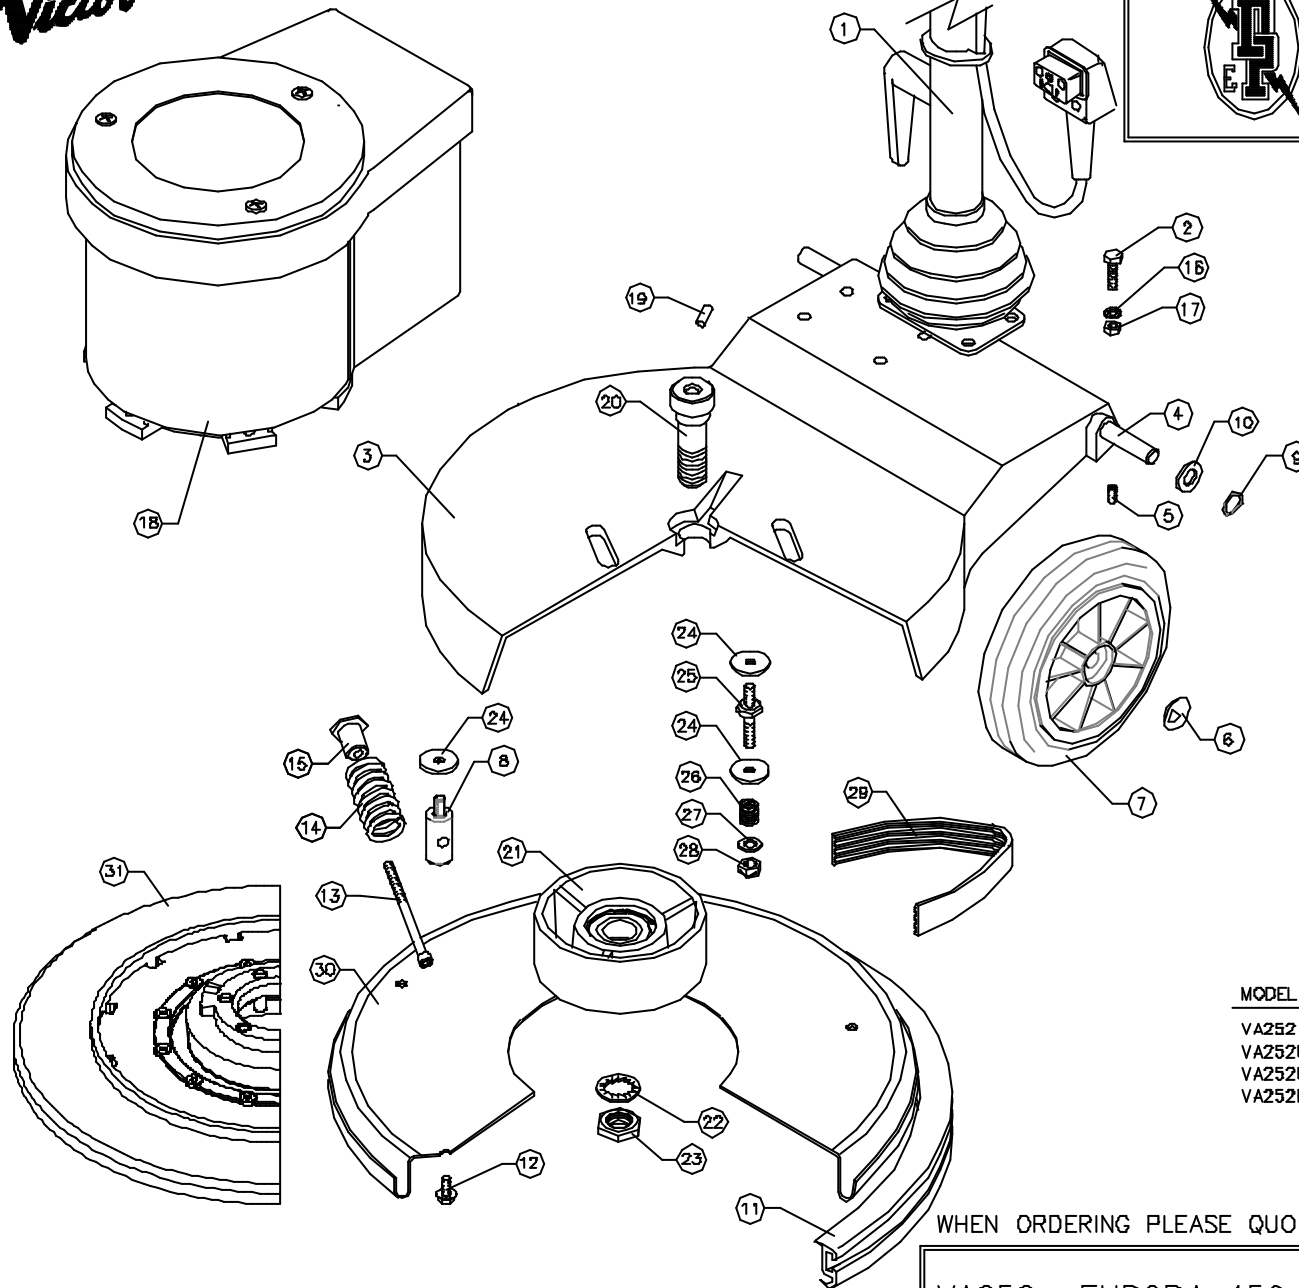

Victor

DOWDING & PLUMMER Ltd.

CALTHORPE HOUSE, STOCKFIELD ROAD,
BIRMINGHAM B27 6AP - ENGLAND
TEL: 0121-706-5771 FAX: 0121-708-1052

ITEM	PART No.	QTY.	DESCRIPTION
1	SEE TABLE	1	HANDLE ASSY.
2	M8X30BH	4	M8 x 30HEX HEAD SCREW
3	A1368/B/GH	1	450 BASE GREY HAMMER
4	A1878/PLTD	1	WHEEL AXLE PLATED
5	M6X8SC	1	M6 x 8 SOCKET GRUB SCREW
6	SBI3005/A	2	12mm STARLOCK CAP
7	SBI6100/NT	2	7" WHEEL - BLACK
8	A1766	1	MOTOR PILLAR STUD
9	SBI3666	2	WAVEY WASHER - PLW4
10	M12W	2	12mm PLAIN WASHER
11	A1753/B/BL	1	54" Q/R BUFFER RING - BLACK
12	M6X12TT	5	M6 x 12 TAPTITE SCREW
13	A1864	1	BELT TENSIONING SCREW - M6x90
14	A1850	1	SPRING
15	A1865	1	SPRING RETAINER
16	M8WSP	4	M8 SPRING WASHER
17	M8N	4	M8 NUT
18	SEE TABLE	1	MOTOR ASSY.
19	SBI5550	1	1/4"x5/8" SELOCK PIN
20	A1674	1	CENTRE FEED PULLEY BOLT
21	AYP1016	1	Ø157mm OUTPUT PULLEY ASSEMBLY
22	M20WSH	1	M20 SHAKEPROOF WASHER
23	M20N	1	M20 FULL NUT
24	A1378	7	WASHER (30xØx2.5mm)
25	A1843	3	MOTOR STUD
26	A2132	3	MOTOR STUD SPRING
27	M8W	3	M8 PLAIN WASHER
28	M8N5B	3	M8 BINX STIFF NUT
29	SBI3823	1	22ØJ16 POLYVEE DRIVE BELT
30	B1064/GH	1	BRUSH COVER PRESSING - 450mm
31	VB45141	1	DRIVE BOARD ASSEMBLY

MODEL	DESCRIPTION	HANDLE ASSY	MOTOR ASSY
VA252	240V/50HZ/1150W	AYH1800	AYM2138
VA252021A	220V/50HZ/1150W	AYH1800	AYM2129
VA252022A	220V/50HZ/1150W VDE	AYH1804	AYM2129
VA252FULTON	220V/50HZ/1150W	AYH1800	AYM2129

WHEN ORDERING PLEASE QUOTE PART No. AND PART DESCRIPTION

VA252 EUROPA 450 DRIVE ASSY HIGH SP 220/240V RANGE