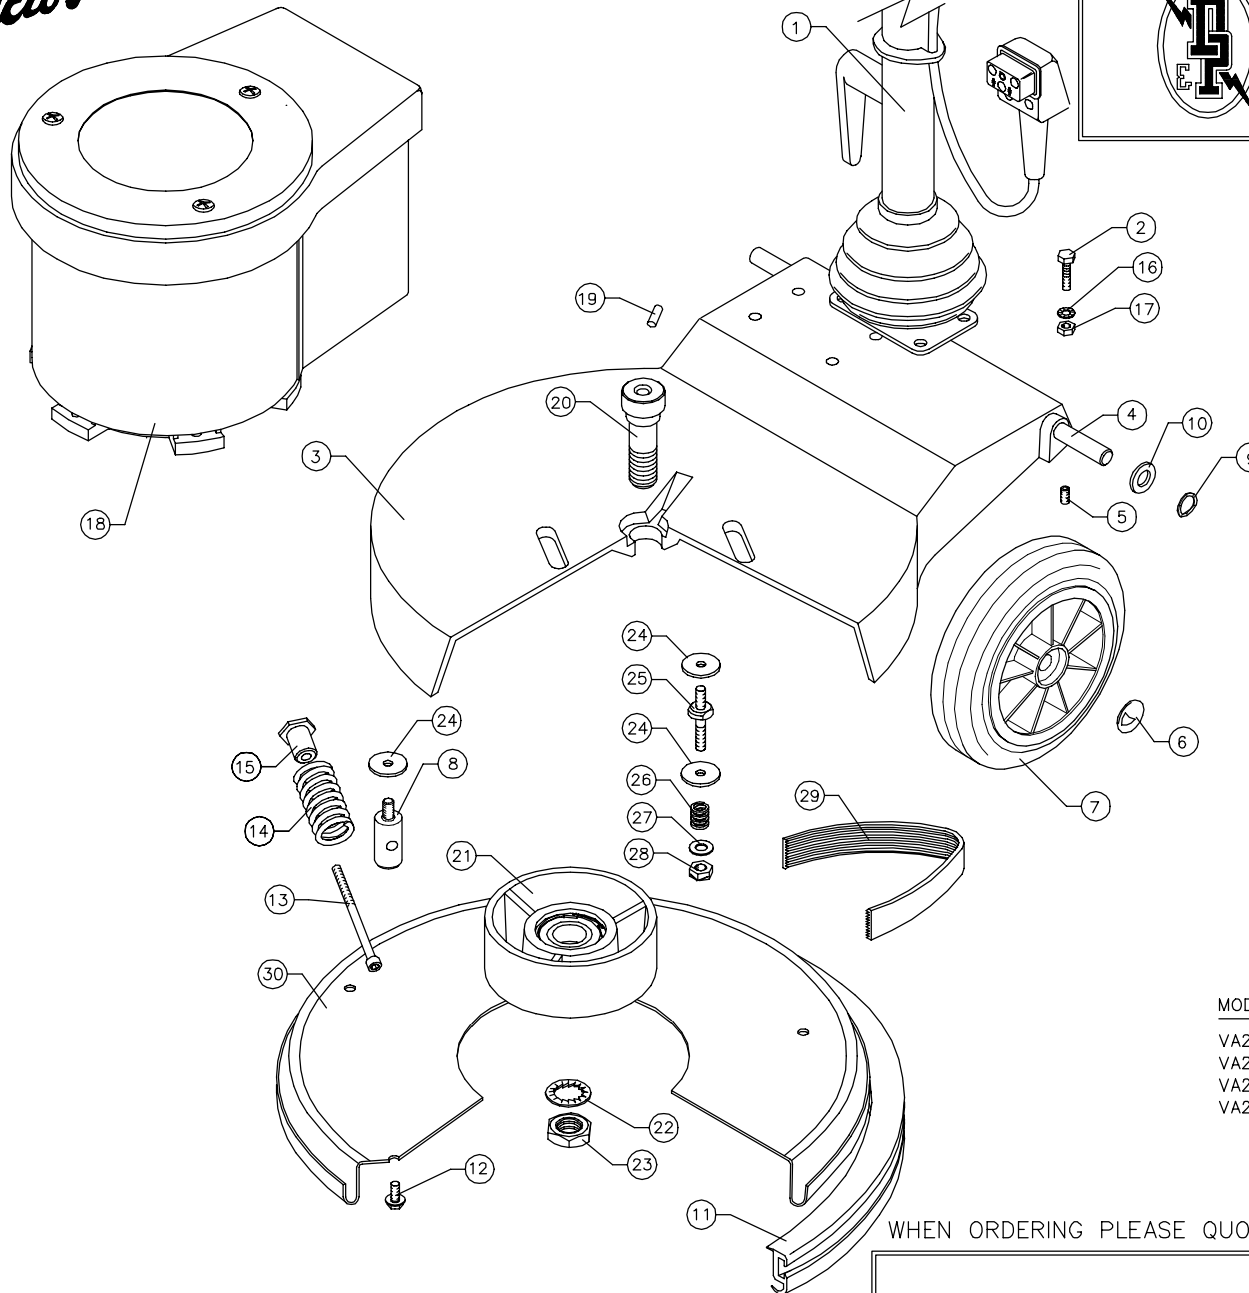

Victor

DOWDING & PLUMMER Ltd.

CALTHORPE HOUSE, STOCKFIELD ROAD,
BIRMINGHAM B27 6AP – ENGLAND

TEL: 0121-706-5771 FAX: 0121-708-1052

ITEM	PART No.	QTY.	DESCRIPTION
1	SEE TABLE	1	HANDLE ASSY.
2	M8X30BH	4	M8 x 30HEX HEAD SCREW
3	A1368/B/GH	1	450 BASE GREY HAMMER
4	A1878/PLTD	1	WHEEL AXLE PLATED
5	M6X8SC	1	M6 x 8 SOCKET GRUB SCREW
6	SBI3005/A	2	12mm STARLOCK CAP
7	C1587	2	7" REINFORCED WHEEL
8	A1766	1	MOTOR PILLAR STUD
9	SBI3666	2	WAVEY WASHER – PLW4
10	M12W	2	12mm PLAIN WASHER
11	A1753/B/BL	1	54" Q/R BUFFER RING – BLACK
12	M6X12TT	5	M6 x 12 TAPTITE SCREW
13	A1864	1	BELT TENSING SCREW – M6x90
14	A1850	1	SPRING
15	A1865	1	SPRING RETAINER
16	M8WSP	4	M8 SPRING WASHER
17	M8N	4	M8 NUT
18	SEE TABLE	1	MOTOR ASSY.
19	SBI5550	1	1/4"x5/8" SELOCK PIN
20	A1674	1	CENTRE FEED PULLEY BOLT
21	AYP1016	1	Ø157mm OUTPUT PULLEY ASSEMBLY
22	M20WSH	1	M20 SHAKEPROOF WASHER
23	M20N	1	M20 FULL NUT
24	A1378	7	WASHER (30x9x2.5mm)
25	A1843	3	MOTOR STUD
26	A2132	3	MOTOR STUD SPRING
27	M8W	3	M8 PLAIN WASHER
28	M8NSB	3	M8 BINX STIFF NUT
29	SBI3823	1	220J16 POLYVEE DRIVE BELT
30	B1054/GH	1	BRUSH COVER PRESSING – 450mm

MODEL	DESCRIPTION	HANDLE ASSY	MOTOR ASSY
VA253	240V/50HZ/1150W	AYH1800	AYM2132
VA253021A	220V/50HZ/1150W	AYH1800	AYM2159
VA253022A	220V/50HZ/1150W VDE	AYH1804	AYM2159
VA253FULTON	220V/50HZ/1150W	AYH1800	AYM2159

WHEN ORDERING PLEASE QUOTE PART No. AND PART DESCRIPTION

EUROPA 450 DRIVE ASSY SUPER HIGH SP-VA253 240/220V RANGE

FROM 19.02.99 TO