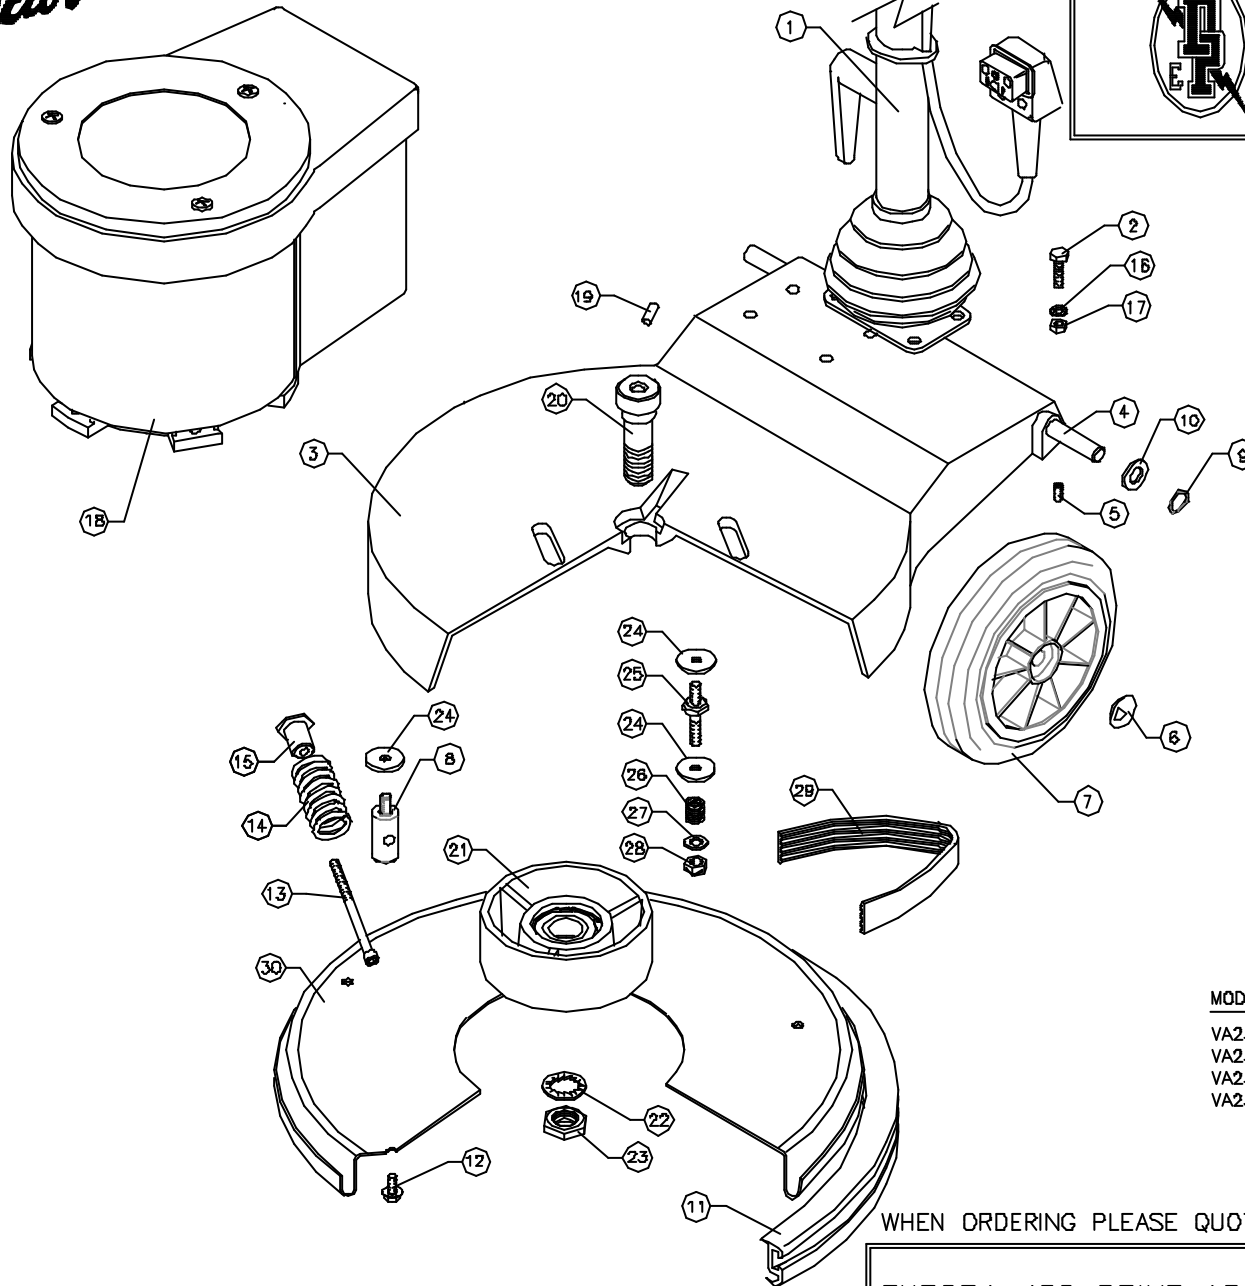

Victor

DOWDING & PLUMMER Ltd.

CALTHORPE HOUSE, STOCKFIELD ROAD,
BIRMINGHAM B27 6AP - ENGLAND
TEL: 0121-706-5771 FAX: 0121-708-1052

ITEM	PART No.	QTY.	DESCRIPTION
1	SEE TABLE	1	HANDLE ASSY.
2	M8X30BH	4	M8 x 30HEX HEAD SCREW
3	A1368/B/GH	1	450 BASE GREY HAMMER
4	A1878/PLTD	1	WHEEL AXLE PLATED
5	M6X8SC	1	M6 x 8 SOCKET GRUB SCREW
6	SBI3005/A	2	12mm STARLOCK CAP
7	SBI6100/NT	2	7" WHEEL - BLACK
8	A1766	1	MOTOR PILLAR STUD
9	SBI3666	2	WAVEY WASHER - PLW4
10	M12W	2	12mm PLAIN WASHER
11	A1753/B/BL	1	54" Q/R BUFFER RING - BLACK
12	M6X12TT	5	M6 x 12 TAPTITE SCREW
13	A1864	1	BELT TENSIONING SCREW - M6x90
14	A1850	1	SPRING
15	A1865	1	SPRING RETAINER
16	M8WSP	4	M8 SPRING WASHER
17	M8N	4	M8 NUT
18	SEE TABLE	1	MOTOR ASSY.
19	SBI5550	1	1/4"x5/8" SELLOCK PIN
20	A1674	1	CENTRE FEED PULLEY BOLT
21	AYP1016	1	Ø157mm OUTPUT PULLEY ASSEMBLY
22	M20WSH	1	M20 SHAKEPROOF WASHER
23	M20N	1	M20 FULL NUT
24	A1378	7	WASHER (30xØx2.5mm)
25	A1843	3	MOTOR STUD
26	A2132	3	MOTOR STUD SPRING
27	M8W	3	M8 PLAIN WASHER
28	M8NSB	3	M8 BNX STIFF NUT
29	SBI3823	1	220J16 POLYVEE DRIVE BELT
30	B1064/GH	1	BRUSH COVER PRESSING - 450mm

MODEL	DESCRIPTION	HANDLE ASSY	MOTOR ASSY
VA253	240V/50HZ/1150W	AYH1800	AYM2132
VA253021A	220V/50HZ/1150W	AYH1800	AYM2159
VA253022A	220V/50HZ/1150W VDE	AYH1804	AYM2159
VA253FULTON	220V/50HZ/1150W	AYH1800	AYM2159

WHEN ORDERING PLEASE QUOTE PART No. AND PART DESCRIPTION

EUROPA 450 DRIVE ASSY SUPER HIGH SP-VA253 240/220V RANGE

FROM 19.02.99 TO