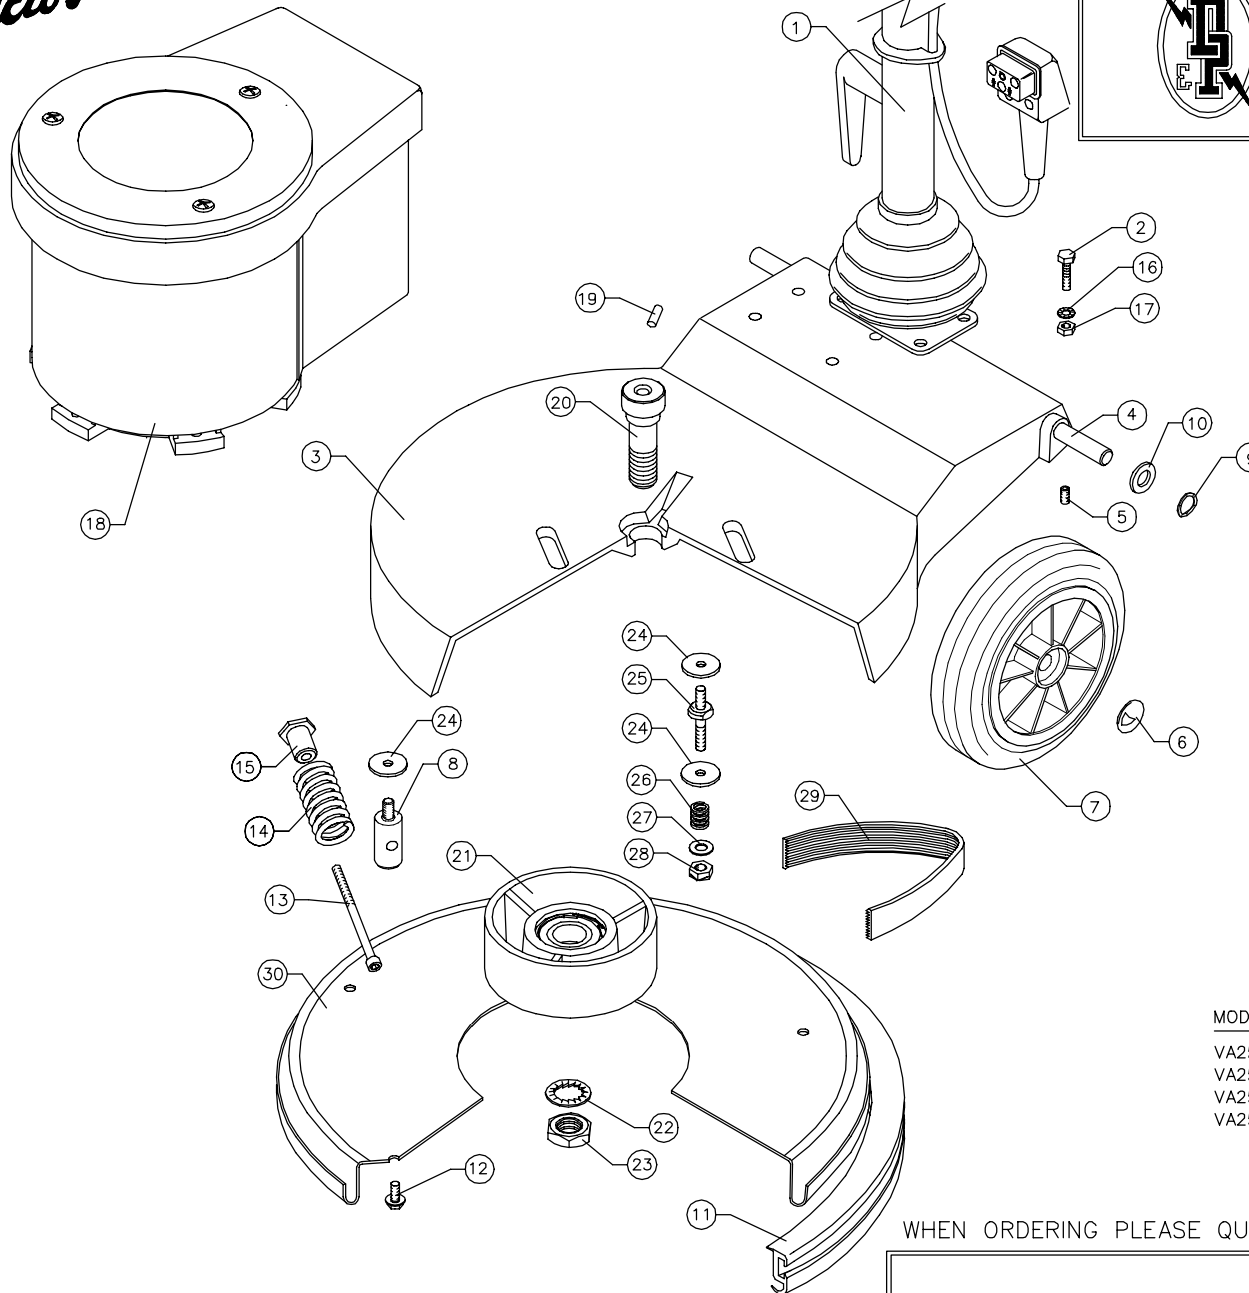

**Victor**

**DOWDING & PLUMMER Ltd.**

CALTHORPE HOUSE, STOCKFIELD ROAD,  
BIRMINGHAM B27 6AP – ENGLAND

TEL: 0121-706-5771 FAX: 0121-708-1052

ITEM	PART No.	QTY.	DESCRIPTION
1	SEE TABLE	1	HANDLE ASSY.
2	M8X30BH	4	M8 x 30HEX HEAD SCREW
3	A1368/B/GH	1	450 BASE GREY HAMMER
4	A1878/PLTD	1	WHEEL AXLE PLATED
5	M6X8SC	1	M6 x 8 SOCKET GRUB SCREW
6	SBI3005/A	2	12mm STARLOCK CAP
7	C1587	2	7" REINFORCED WHEEL
8	A1766	1	MOTOR PILLAR STUD
9	SBI3666	2	WAVEY WASHER – PLW4
10	M12W	2	12mm PLAIN WASHER
11	A1753/B/BL	1	54" Q/R BUFFER RING – BLACK
12	M6X12TT	5	M6 x 12 TAPTITE SCREW
13	A1864	1	BELT TENSIONING SCREW – M6x90
14	A1850	1	SPRING
15	A1865	1	SPRING RETAINER
16	M8WSP	4	M8 SPRING WASHER
17	M8N	4	M8 NUT
18	SEE TABLE	1	MOTOR ASSY.
19	SBI5550	1	1/4"x5/8" SELOCK PIN
20	A1674	1	CENTRE FEED PULLEY BOLT
21	AYP1016	1	Ø157mm OUTPUT PULLEY ASSEMBLY
22	M20WSH	1	M20 SHAKEPROOF WASHER
23	M20N	1	M20 FULL NUT
24	A1378	7	WASHER (30x9x2.5mm)
25	A1843	3	MOTOR STUD
26	A2132	3	MOTOR STUD SPRING
27	M8W	3	M8 PLAIN WASHER
28	M8NSB	3	M8 BINX STIFF NUT
29	SBI3823	1	220J16 POLYVEE DRIVE BELT
30	B1054/GH	1	BRUSH COVER PRESSING – 450mm

MODEL	DESCRIPTION	HANDLE ASSY	MOTOR ASSY
VA255	240V/50HZ/1150W	AYH1800	AYM2104
VA255021A	220V/50HZ/1150W	AYH1800	AYM2128
VA255022A	220V/50HZ/1150W VDE	AYH1804	AYM2128
VA255FULTON	220V/50HZ/1150W	AYH1800	AYM2128

WHEN ORDERING PLEASE QUOTE PART No. AND PART DESCRIPTION

EUROPA 450 DRIVE ASSY H/DUTY STD SP-VA255 240/220 RANGE

FROM 19.02.99 TO