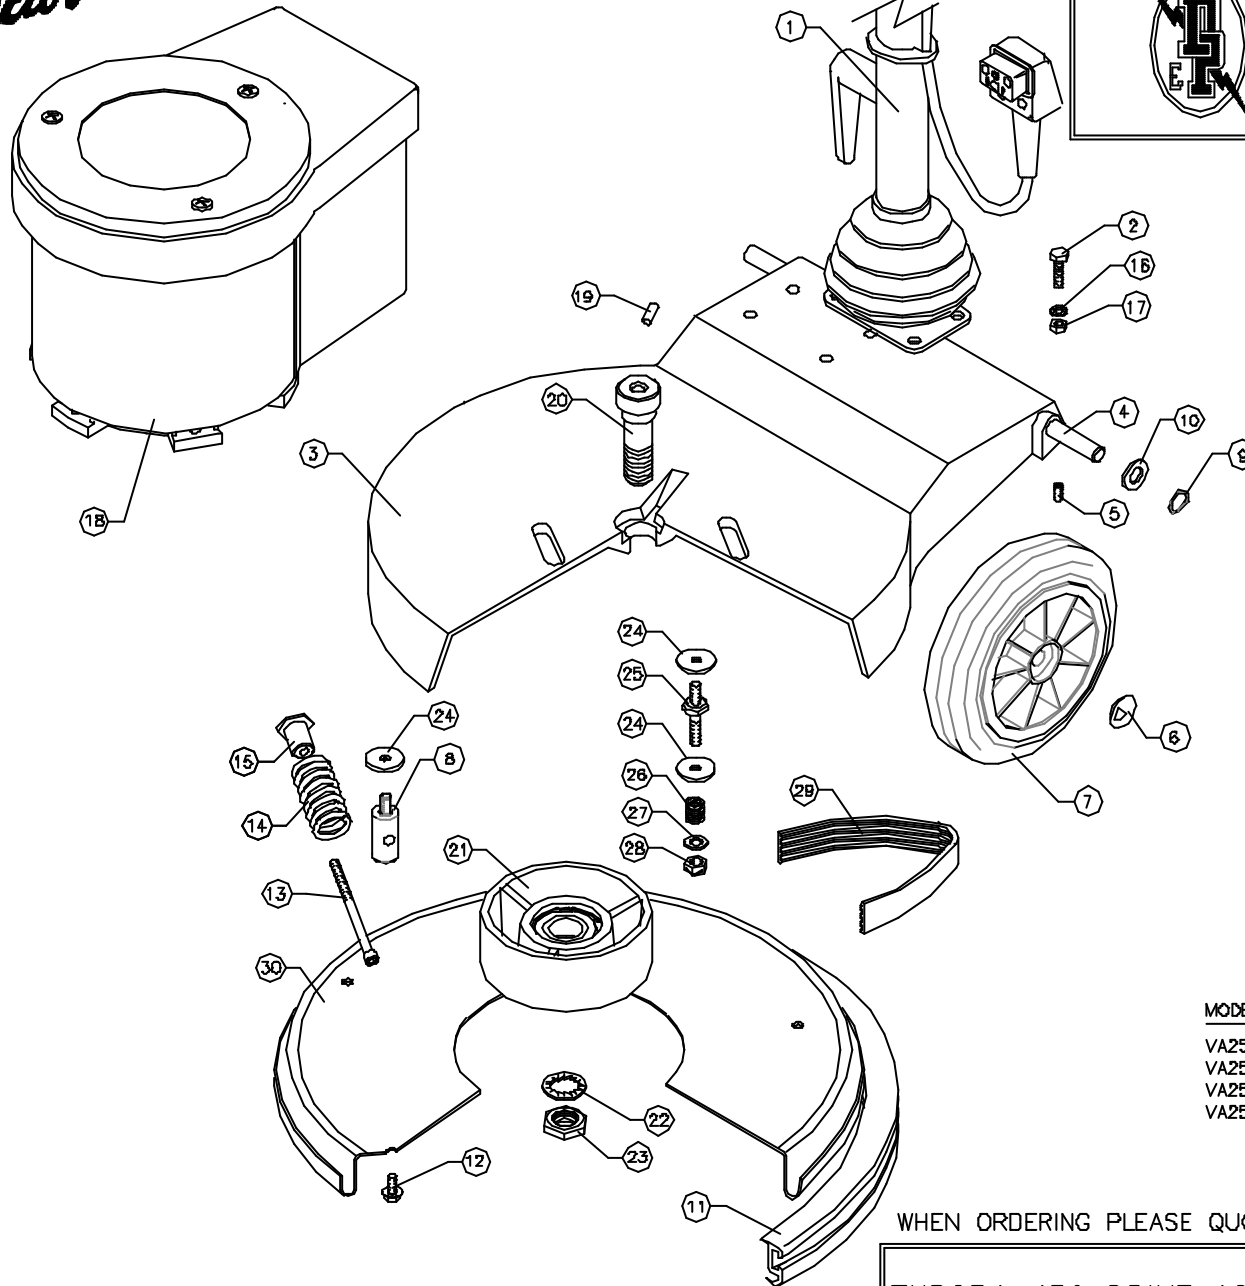

**Victor**

**DOWDING & PLUMMER Ltd.**

CALTHORPE HOUSE, STOCKFIELD ROAD,  
BIRMINGHAM B27 6AP - ENGLAND

TEL: 0121-706-5771 FAX: 0121-708-1052

ITEM	PART No.	QTY.	DESCRIPTION
1	SEE TABLE	1	HANDLE ASSY.
2	M8X30BH	4	M8 x 30HEX HEAD SCREW
3	A1368/B/GH	1	450 BASE GREY HAMMER
4	A1878/PLTD	1	WHEEL AXLE PLATED
5	M6X8SC	1	M6 x 8 SOCKET GRUB SCREW
6	SBI3005/A	2	12mm STARLOCK CAP
7	SBI6100/NT	2	7" WHEEL - BLACK
8	A1766	1	MOTOR PILLAR STUD
9	SBI3666	2	WAVEY WASHER - PLW4
10	M12W	2	12mm PLAIN WASHER
11	A1753/B/BL	1	54" Q/R BUFFER RING - BLACK
12	M6X12TT	5	M6 x 12 TAPTITE SCREW
13	A1864	1	BELT TENSIONING SCREW - M6x90
14	A1850	1	SPRING
15	A1865	1	SPRING RETAINER
16	M8WSP	4	M8 SPRING WASHER
17	M8N	4	M8 NUT
18	SEE TABLE	1	MOTOR ASSY.
19	SBI5550	1	1/4"x5/8" SELOCK PIN
20	A1674	1	CENTRE FEED PULLEY BOLT
21	AYP1016	1	Ø157mm OUTPUT PULLEY ASSEMBLY
22	M20WSH	1	M20 SHAKEPROOF WASHER
23	M20N	1	M20 FULL NUT
24	A1378	7	WASHER (30x9x2.5mm)
25	A1843	3	MOTOR STUD
26	A2132	3	MOTOR STUD SPRING
27	M8W	3	M8 PLAIN WASHER
28	M8NSB	3	M8 BINX STIFF NUT
29	SBI3823	1	220/16 POLYVEE DRIVE BELT
30	B1054/GH	1	BRUSH COVER PRESSING - 450mm

MODEL	DESCRIPTION	HANDLE ASSY	MOTOR ASSY
VA255	240V/50HZ/1150W	AYH1800	AYM2104
VA255021A	220V/50HZ/1150W	AYH1800	AYM2128
VA255022A	220V/50HZ/1150W VDE	AYH1804	AYM2128
VA255FULTON	220V/50HZ/1150W	AYH1800	AYM2128

WHEN ORDERING PLEASE QUOTE PART No. AND PART DESCRIPTION

EUROPA 450 DRIVE ASSY H/DUTY STD SP-VA255 240/220 RANGE

FROM 19.02.99 TO

A.BARTON 16.02.05 09.30 PL110-3