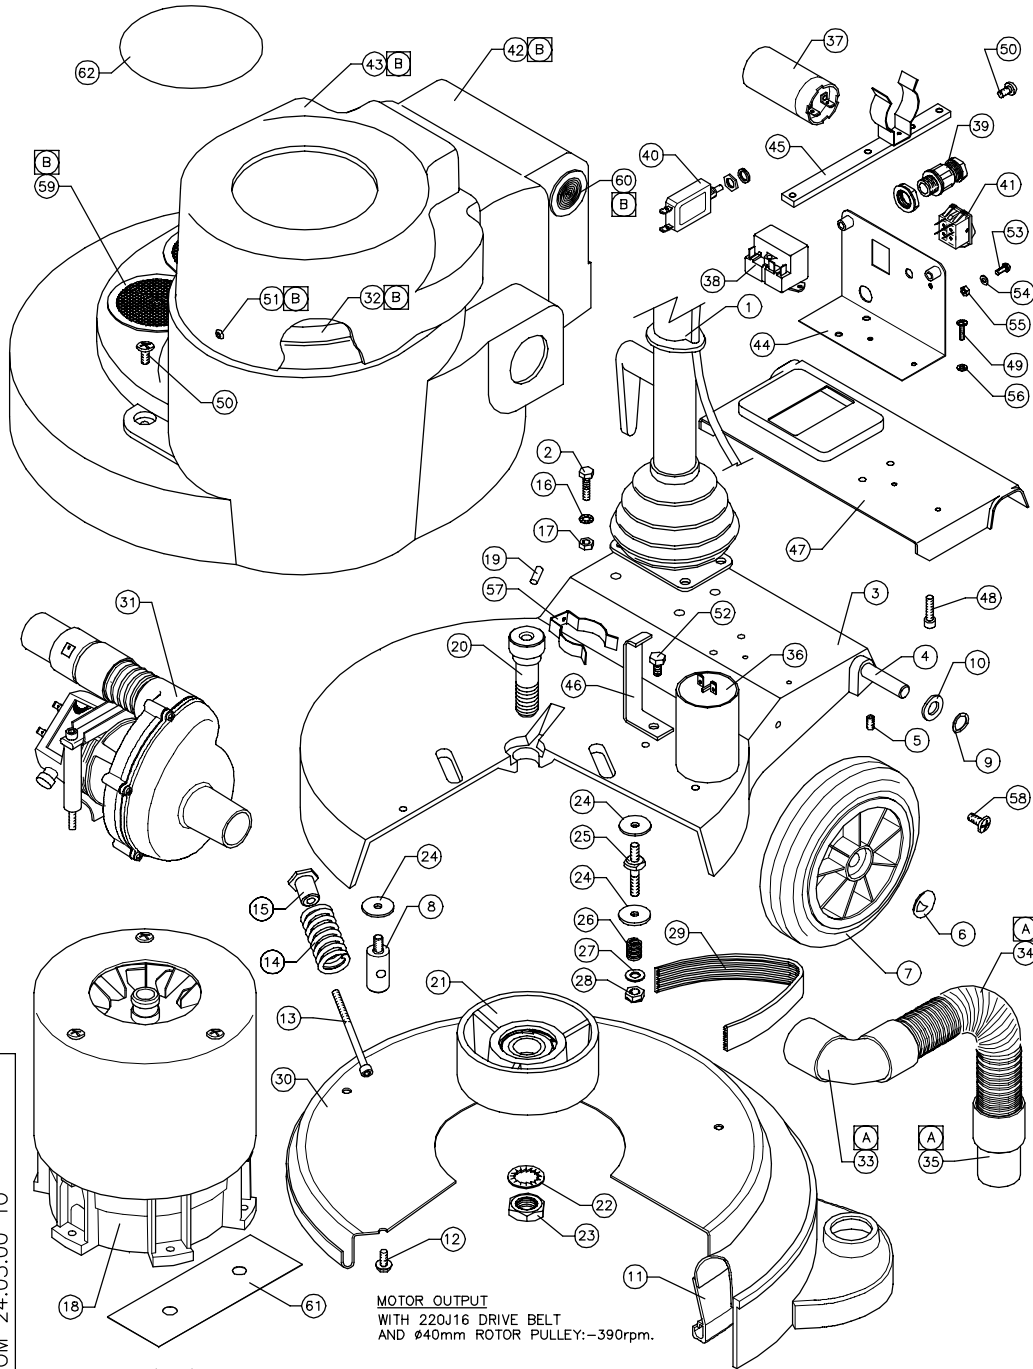

VA4547 AIRFLOW 1150W 240V 50HZ

FROM 24.05.00 TO

VA4547 AIRFLOW 1150W 240V 50HZ

ITEM	PART No.	QTY.	DESCRIPTION
1	AYH1600	1	AIRFLOW HANDLE ASSY.
2	M8X30BH	4	M8 x 30 HEX HEAD SCREW
3	C1426	1	BASE CASTING
4	A1878/PLTD	1	WHEEL AXLE PLATED 380mm
5	M6X8SC	1	M6 x 8 SOCKET GRUB SCREW
6	SBI3005/A	2	12mm STARLOCK CAP
7	SBI6101/NT	2	200mm WHEEL - REINFORCED BLACK
8	A1766	1	MOTOR PILLAR STUD
9	SBI3666	2	WAVEY WASHER - PLW4
10	M12W	2	12mm PLAIN WASHER
11	AYS1018	1	AIRFLOW SKIRT ASSEMBLY
12	M6X12TT	5	M6 x 12 TAPTITE SCREW
13	A1864	1	BELT TENSIONING SCREW - M6x90
14	A1850	1	SPRING
15	A1865	1	SPRING RETAINER
16	M8WSP	4	M8 SPRING WASHER
17	M8N	4	M8 NUT
18	AYM2148	1	MOTOR ASSY. 1150w 240v 50hz
19	SBI5550	1	1/4" x 5/8" SELOCK PIN
20	A1674	1	CENTRE FEED PULLEY BOLT
21	AYP1016	1	Ø157mm OUTPUT PULLEY ASSEMBLY
22	M20WSH	1	M20 SHAKEPROOF WASHER
23	M20NH	1	M20 HALF NUT
24	A1378	7	WASHER (30x9x2.5mm)
25	A1843	3	MOTOR STUD
26	A2132	3	MOTOR STUD SPRING
27	M8W	3	M8 PLAIN WASHER
28	M8NSB	3	M8 BINX STIFF NUT
29	SBI3823	1	220J16 POLYVEE DRIVE BELT
30	B1054/GH	1	BRUSH COVER PRESSING - 450mm
31	AYM1401	1	VAC MOTOR ASSY. 220/240V
32	C1621	1	FOAM STRIP SEAL
33	C1437	1	90° HOSE END
34	SBI6136/A	200mm	STRETCH HOSE
35	SBI5668	1	HOSE SLEEVE 32mm BLACK
36	SBI5311	1	RUN CAPACITOR 30 MFD
37	SBI5228	1	START CAPACITOR 125 MFD
38	SBI3659	1	2CR4-234 START RELAY
39	SBI5833	1	M16 CABLE GLAND
40	SBI5500	1	CIRCUIT BREAKER 12 AMP
41	C1715	1	ROCKER SWITCH
42	C1416/A	1	MAIN BODY COVER
43	C1637	1	MOTOR TOP COVER
44	C1770	1	SWITCH MOUNTING PLATE
45	C1536	1	VAC MOTOR/CAPACITOR MOUNTING BAR
46	C1520	1	CAPACITOR MOUNTING BRACKET
47	C1421	1	BASE CASTING REAR COVER
48	M6X20SC	2	M6 x 20 SOCKET HEAD CAP SCREW
49	M3X16SP	2	M3 x 16 POZIPAN HEAD SCREW
50	M6X12SP	3	M6 x 12 POZIPAN HEAD SCREW
51	SBI6385	3	EXPANSION RIVET Ø5
52	M8X12BH	1	M8 x 12 HEX HEAD SCREW
53	M4X10SPB	1	M4 x 10 SCREW POZIPAN BRASS
54	M4WB	1	M4 WASHER BRASS
55	M4NB	1	M4 NUT BRASS
56	M3WSP	2	M3 SPRING WASHER
57	SBI6175	1	SPRING CLIP
58	M6X12BPPTT	2	M6X12 POZIPAN HEAD TAPTITE SCREW BLACK
59	SBI6391	2	AIR VENT GRILLE PLATE LARGE BLACK
60	SBI6392	2	AIR VENT GRILLE PLATE SMALL
61	C1553	2	MELANEX STRIP
62	SBI5477	1	VICTOR WORLD MOTOR TOP LABEL