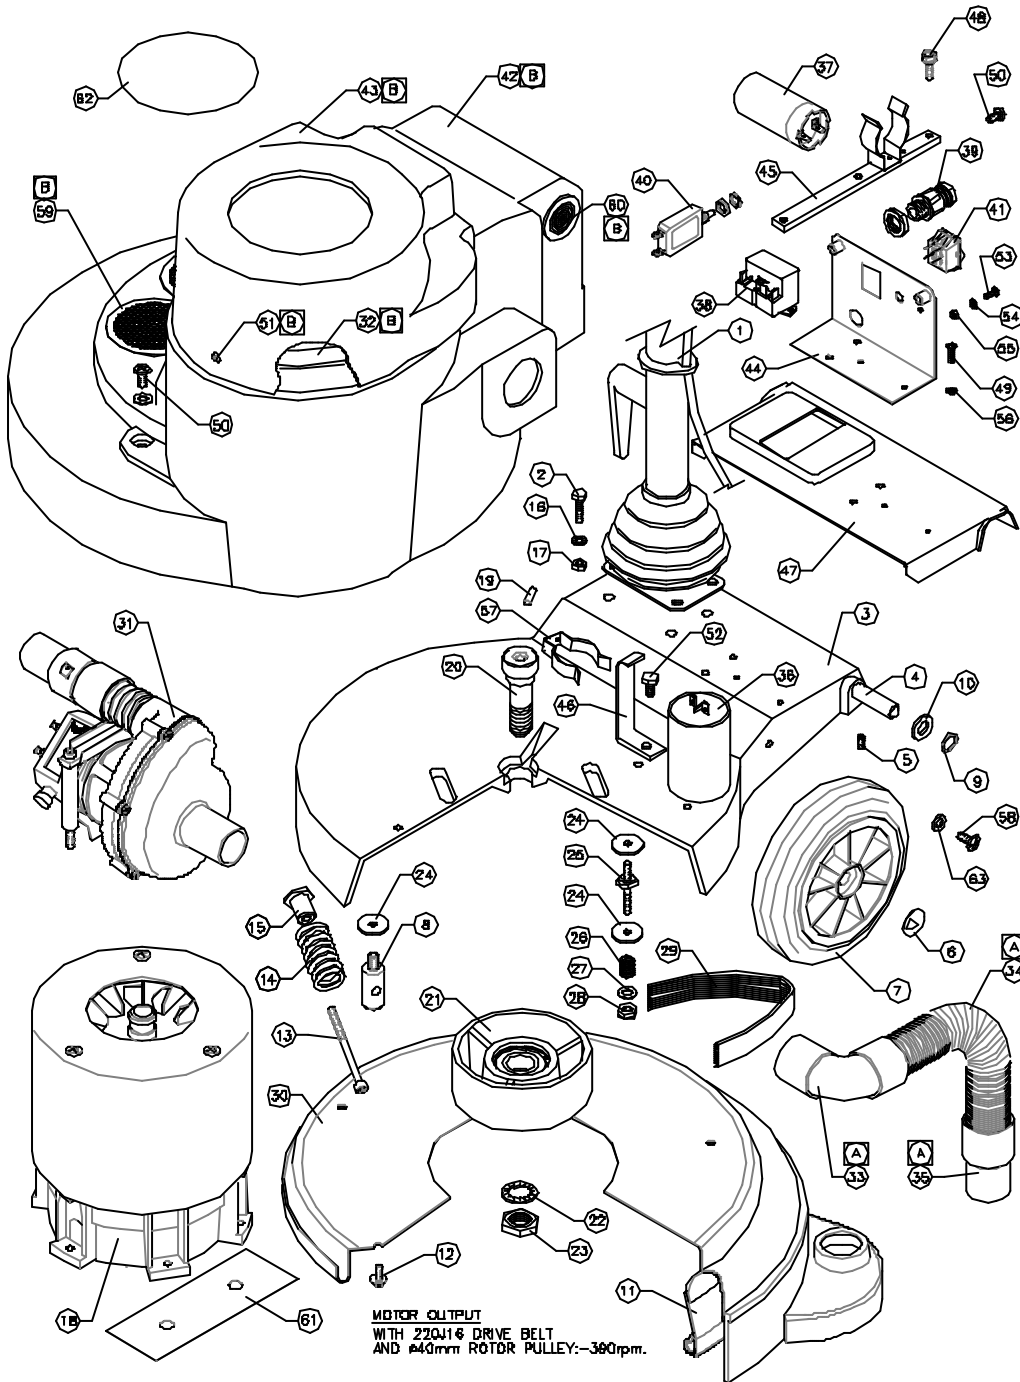

VA4547 AIRFLOW 1150W 240V 50HZ

VA4547 AIRFLOW 1150W 240V 50HZ

ITEM	PART No.	QTY.	DESCRIPTION
1	AYH1600	1	AIRFLOW HANDLE ASSY.
2	M8X30BH	4	M8 x 30 HEX HEAD SCREW
3	C1426	1	BASE CASTING
4	A1878/PLTD	1	WHEEL AXLE PLATED 380mm
5	M6X8SC	1	M6 x 8 SOCKET GRUB SCREW
6	SBI3005/A	2	12mm STARLOCK CAP
7	SBI6101/NT	2	200mm WHEEL - REINFORCED BLACK
8	A1766	1	MOTOR PILLAR STUD
9	SBI3666	2	WAVEY WASHER - PLW4
10	M12W	2	12mm PLAIN WASHER
11	AYS1018	1	AIRFLOW SKIRT ASSEMBLY
12	M6X12TT	5	M6 x 12 TAPTITE SCREW
13	A1864	1	BELT TENSIONING SCREW - M6x90
14	A1850	1	SPRING
15	A1865	1	SPRING RETAINER
16	M8WSP	4	M8 SPRING WASHER
17	M8N	4	M8 NUT
18	AYM2148	1	MOTOR ASSY. 1150w 240v 50hz
19	SBI5550	1	1/4" x 5/8" SELOCK PIN
20	A1674	1	CENTRE FEED PULLEY BOLT
21	AYP1016	1	Ø157mm OUTPUT PULLEY ASSEMBLY
22	M20WSH	1	M20 SHAKEPROOF WASHER
23	M20NH	1	M20 HALF NUT
24	A1378	7	WASHER (30x9x2.5mm)
25	A1843	3	MOTOR STUD
26	A2132	3	MOTOR STUD SPRING
27	M8W	3	M8 PLAIN WASHER
28	M8NSB	3	M8 BINX STIFF NUT
29	SBI3823	1	220J16 POLYVEE DRIVE BELT
30	B1054/GH	1	BRUSH COVER PRESSING - 450mm
31	AYM1401	1	VAC MOTOR ASSY. 220/240V
32	C1621	1	FOAM STRIP SEAL
33	C1437	1	90° HOSE END
34	SBI6136/A	200mm	STRETCH HOSE
35	SBI5666	1	HOSE SLEEVE 32mm BLACK
36	SBI5311	1	RUN CAPACITOR 30 MFD
37	SBI5228	1	START CAPACITOR 125 MFD
38	SBI3659	1	2CR4-234 START RELAY
39	SBI5833	1	M16 CABLE GLAND
40	SBI5500	1	CIRCUIT BREAKER 12 AMP
41	C1715	1	ROCKER SWITCH
42	C1416/A	1	MAIN BODY COVER
43	C1637	1	MOTOR TOP COVER
44	C1770	1	SWITCH MOUNTING PLATE
45	C1536	1	VAC MOTOR/CAPACITOR MOUNTING BAR
46	C1520	1	CAPACITOR MOUNTING BRACKET
47	C1421	1	BASE CASTING REAR COVER
48	M6X20TT	2	M6 x 20 TAPTITE HEX HEAD SCREW
49	M3X16SP	2	M3 x 16 POZIPAN HEAD SCREW
50	M6X12SP	3	M6 x 12 POZIPAN HEAD SCREW
51	SBI6385	3	EXPANSION RIVET Ø5
52	M8X12BH	1	M8 x 12 HEX HEAD SCREW
53	M4X10SPB	1	M4 x 10 SCREW POZIPAN BRASS
54	M4WB	1	M4 WASHER BRASS
55	M4NB	1	M4 NUT BRASS
56	M3WSP	2	M3 SPRING WASHER
57	SBI6175	1	SPRING CLIP
58	M6X12BPPTT	2	M6X12 POZIPAN HEAD TAPTITE SCREW BLACK
59	SBI6391	2	AIR VENT GRILLE PLATE LARGE BLACK
60	SBI6392	2	AIR VENT GRILLE PLATE SMALL
61	C1553	2	MELANEX STRIP
62	SBI5477	1	VICTOR WORLD MOTOR TOP LABEL
63	M6WB	3	M6 WASHER BLACK
<u>ASSY No.</u>			
A	AYH2025	1	HOSE ASSY FOR BRUSH SKIRT (INCLUDES ITEMS:33,34&35)
B	C1560/A	1	MOTOR BODY COVER ASSY (INCLUDES ITEMS:42,43,51,59,60&32)