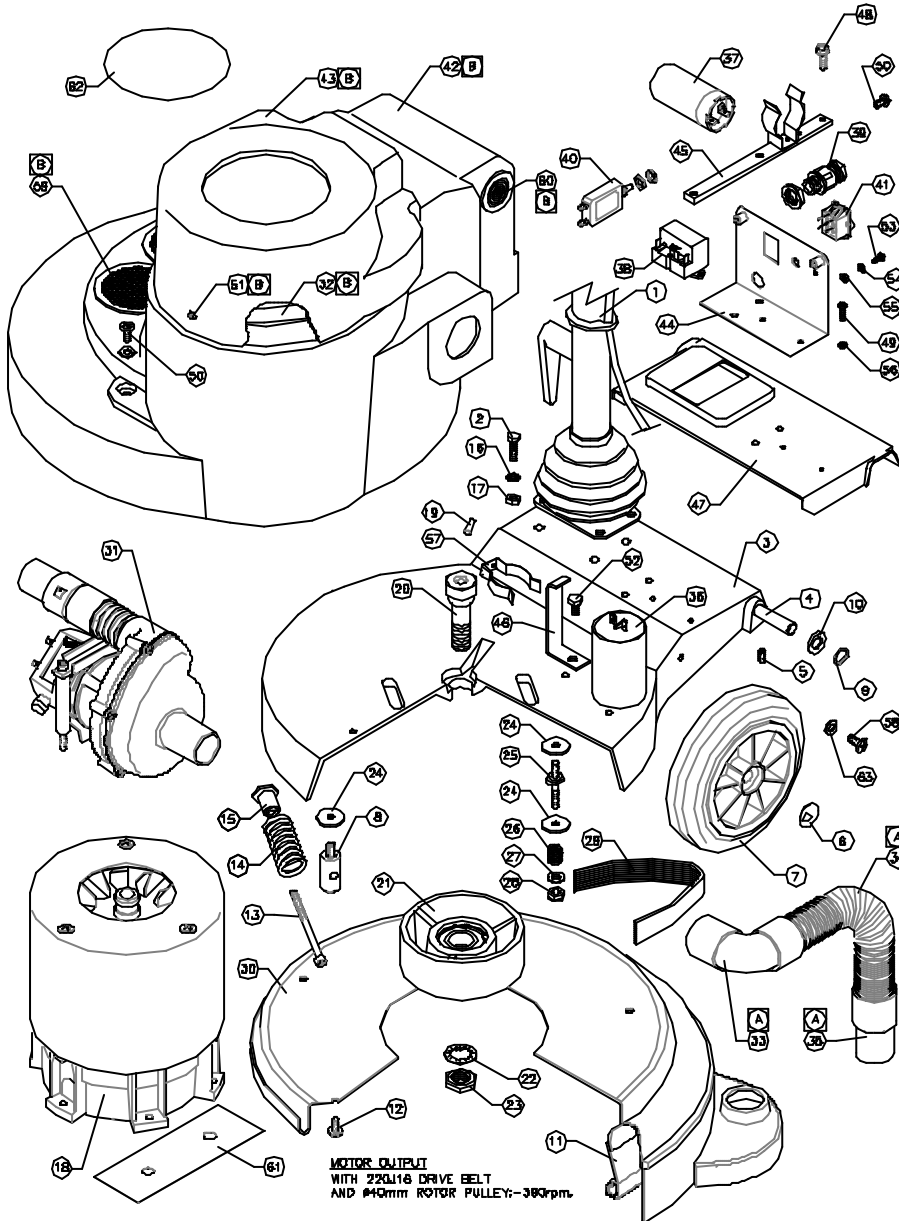

Victor

DOWDING & PLUMMER Ltd.

CALTHORPE HOUSE, STOCKFIELD ROAD,
BIRMINGHAM B27 6AP - ENGLAND

TEL: 0121-706-5771 FAX: 0121-708-1052

1. ASSY No. AYH2025 1 HOSE ASSY FOR BRUSH SKIRT (INCLUDES ITEMS:33,34&35)
   B C1680/A 1 MOTOR BODY COVER ASSY (INCLUDES ITEMS:42,43,51,59,60&32)

ITEM	PART No.	QTY.	DESCRIPTION
1	AYH1600	1	AIRFLOW HANDLE ASSY.
2	M8X30BH	4	M8 x 30 HEX HEAD SCREW
3	C142B	1	BASE CASTING
4	A1878/PLTD	1	WHEEL AXLE PLATED 380mm
5	M6X8SC	1	M6 x 8 SOCKET GRUB SCREW
6	SB13005/A	2	12mm STARLOCK CAP
7	SB1610D/NT	2	7" WHEEL - BLACK
8	A1766	1	MOTOR PILLAR STUD
9	SB13666	2	WAVEY WASHER - PLW4
10	N12W	2	12mm PLAIN WASHER
11	AYS1018	1	AIRFLOW SKIRT ASSEMBLY
12	M6X12TT	5	M6 x 12 TAPTITE SCREW
13	A1864	1	BELT TENSIONING SCREW - M6x8D
14	A1850	1	SPRING
15	A1865	1	SPRING RETAINER
16	M8WSP	4	M8 SPRING WASHER
17	M8N	4	M8 NUT
18	AYM2148	1	MOTOR ASSY. 1150w 240V 50hz
19	SB15650	1	1/4" x 5/8" SELOCK PIN
20	A1674	1	CENTRE FEED PULLEY BOLT
21	AYP1016	1	Ø157mm OUTPUT PULLEY ASSEMBLY
22	N20WSH	1	M20 SHAKEPROOF WASHER
23	N20NH	1	M20 HALF NUT
24	A1378	7	WASHER (30xØx2.5mm)
25	A1843	3	MOTOR STUD
26	A2132	3	MOTOR STUD SPRING
27	M8W	3	M8 PLAIN WASHER
28	M8NSB	3	M8 BINX STIFF NUT
29	SB13823	1	220x16 POLYVEE DRIVE BELT
30	B1054/GH	1	BRUSH COVER PRESSING - 450mm
31	AYM1401	1	VAC MOTOR ASSY. 220/240V
32	C1821	1	FOAM STRIP SEAL
33	C1437	1	ØD' HOSE END
34	SB16136/A	200mm	STRETCH HOSE
35	SB15868	1	HOSE SLEEVE 32mm BLACK
36	SB15311	1	RUN CAPACITOR 30 MFD
37	SB15228	1	START CAPACITOR 125 MFD
38	SB13859	1	ZCR4-234 START RELAY
39	SB15833	1	M16 CABLE GLAND
40	SB15500	1	CIRCUIT BREAKER 12 AMP
41	C1715	1	ROCKER SWITCH
42	C1416/A	1	MAIN BODY COVER
43	C1837	1	MOTOR TOP COVER
44	C1770	1	SWITCH MOUNTING PLATE
45	C1536	1	VAC MOTOR/CAPACITOR MOUNTING BAR
46	C1520	1	CAPACITOR MOUNTING BRACKET
47	C1421	1	BASE CASTING REAR COVER
48	M6X20TT	2	M6 x 20 TAPTITE HEX HEAD SCREW
49	M3X16SP	2	M3 x 16 POZIPAN HEAD SCREW
50	M6X12SP	3	M6 x 12 POZIPAN HEAD SCREW
51	SB16385	3	EXPANSION RIVET Ø5
52	M6X12BH	1	M6 x 12 HEX HEAD SCREW
53	M4X10SPB	1	M4 x 10 SCREW POZIPAN BRASS
54	M4WB	1	M4 WASHER BRASS
55	M4NB	1	M4 NUT BRASS
56	M3WSP	2	M3 SPRING WASHER
57	SB16175	1	SPRING CLIP
58	M6X12BPPTT	2	M6X12 POZIPAN HEAD TAPTITE SCREW BLACK
59	SB16391	2	AIR VENT GRILLE PLATE LARGE BLACK
60	SB16392	2	AIR VENT GRILLE PLATE SMALL
61	C1863	2	MELANEX STRIP
62	SB15477	1	VICTOR WORLD MOTOR TOP LABEL
63	M6WB	3	M6 WASHER BLACK

WHEN ORDERING PLEASE QUOTE PART No. AND PART DESCRIPTION

VA4547 AIRFLOW 1150W 240V 50HZ