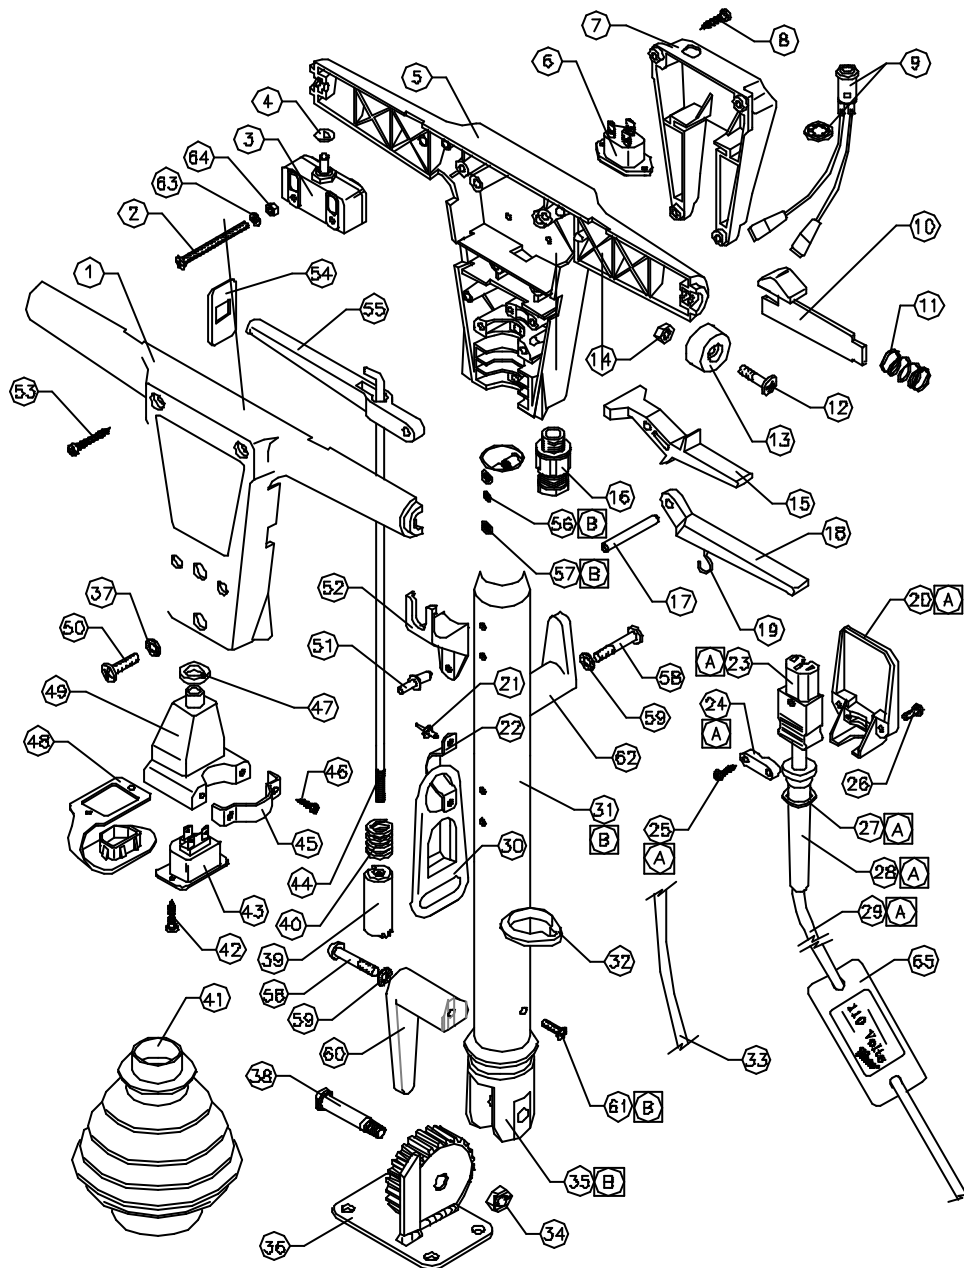

**Victor**

**DOWDING & PLUMMER Ltd.**

CALTHORPE HOUSE, STOCKFIELD ROAD,  
BIRMINGHAM B27 6AP - ENGLAND

TEL: 0121-706-5771 FAX: 0121-708-1052

ITEM	PART No	QTY.	DESCRIPTION
1	9813769/BL	1	SWITCH BDK FRONT HALF
2	M4X 56PP	2	M4X56 POZIPAN SCREW
3	9813738	2	SINGLE POLE ON/OFF SWITCH
4	9813744	2	1/4" STARLOCK CAP
5	9813768/BL	1	SWITCH BDK BACK HALF
6	9813660	1	INLET SOCKET
7	A1001/BL	1	HANDLE SOCKET BOX
8	N10X3-4PT	4	No10 x 3/4" PLASTITE SCREW
9	9816173	1	NEQN LIGHT 110V & RETAINING RING
10	A1821/BL	2	TRIGGER RELEASE MOULDING
11	A1820	2	TRIGGER RELEASE SPRING
12	M6X20SP	2	M6X20 POZIPAN SCREW
13	9813784/BL	2	HANDLE END CAP
14	M6N	2	M6 FULL NUT
15	9813780/BL	2	HANDLE SWITCH LEVER
16	9813373	1	CABLE GLAND - M16
17	A1141	3	HANDLE LEVER PIVOT PIN
18	9813782/BL	1	HANDLE FLUID LEVER
19	9813786	1	HANDLE FLUID LEVER HOOK
20	A1315/BL	1	CABLE INLET MOULDING
21	9815772	2	"POP" RIVET 63.2 x 8 (1/8" x 5/16")
22	A1049/GH	1	CABLE RESTRAINT BRACKET-GREY HAMMER
23	9813648	1	STRAIGHT CONNECTOR - REWIREABLE
24	9813765/BL	1	CABLE CLAMP
25	N6X3-8PP	2	No 6 x 3/8" POZIPAN HEAD SCREW
26	M4X10CHS	2	M4 x 10 SLOTTED SCREW
27	A1109/A	1	FIBRE WASHER 17 x 22 x 2.5
28	A1316/BL	1	GROMMET SLEEVE-BLACK
29	9813688	12M	CABLE 1.5mm-BLACK
30	9815482	1	CORD GUIDE-BLACK
31	C1379	1	DOWN TUBE
32	A1034	2	CABLE RETENTION RING
33	C1342	32"	LEAD (1.5mm) 3 CORE-BLACK
34	M6N5B	1	M6 BINX STIFF NUT
35	B1102	1	CLEVIS
36	C1330	1	WELDED BEAR ASSY. WITH STOP
37	M6SH	4	M6 SHAKEPROOF WASHER
38	A1896	1	PIVOT BOLT
39	A1741	1	HANDLE POSITION SELECTOR
40	A1743	1	SELECTOR SPRING
41	A1953	1	BELLOW 27mm DIA.
42	N6X1-2PP	2	No.6 x 1/2" POZIPANHEAD SCREW
43	9816661	1	SOCKET OUTLET
44	A1852	1	800mm INSIDE BEND FULL ROD
45	A1807/GH	1	BRACKET QUICK RELEASE-GREY HAMMER
46	M5X30PP	2	M5 x 30 SPAX POZIDRIVE PANHEAD SCREW
47	9816602	1	RUBBER WASHER
48	A1746	1	HANDLE INLET SOCKET COVER
49	A1686	1	INLET SOCKET BOX MOULDING
50	M6X20SP	4	M6 x 20 POZIPAN SCREW
51	9815434	4	"POP" RIVET 3/16" x 1/2" LONG
52	B1062	2	BRACKET (QUICK RELEASE)
53	N10X1.1-3DP	4	No 10 x 1 1/2" POZIPANHEAD SCREW
54	9813783/BL	2	HANDLE LEVER ENTRY SHIELD
55	9813781/BL	1	HANDLE ADJUSTMENT LEVER
56	9813771	1	M4 THIN SHEET NUTSERT
57	9813772	6	M6 THIN SHEET NUTSERT
58	M6X38PP	2	M6 x 38 POZIDRIVE PANHEAD SCREW
59	M6WP	2	M6 SPRING WASHER
60	DP819/GH	1	CORD HOOK-GREY HAMMER
61	M4X129C	1	M4 x 12 TRILOBE SCREW
62	C1380/GH	1	BRUSH HOOK-GREY HAMMER
63	M4SH	2	M4 SHAKEPROOF WASHER
64	M4N	2	M4 NUT
65	E1492	1	110V LABEL