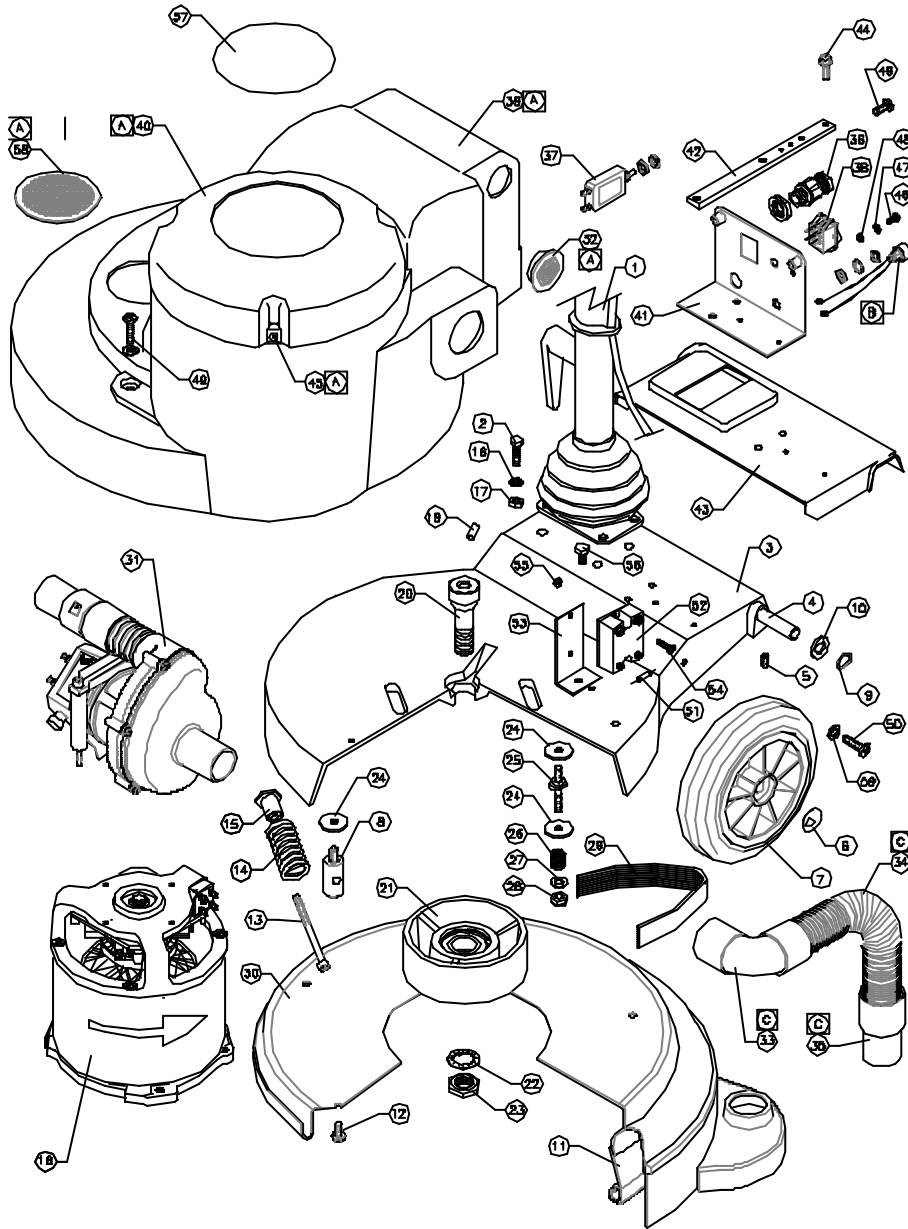

Victor

DOWDING & PLUMMER Ltd.

CALTHORPE HOUSE, STOCKFIELD ROAD,
BIRMINGHAM B27 6AP - ENGLAND

TEL: 0121-706-5771 FAX: 0121-708-1052

ASSY No

- A C1530/A 1 MOTOR BODY COVER ASSY
  (INCLUDES ITEMS:39,40,43,58&32)
- B C1537 1 SPEED CONTROLLER KNOB/LEAD ASSY
- C AYH2025 1 HOSE ASSY FOR BRUSH SKIRT
  (INCLUDES ITEMS:33,34&35)

ITEM	PART No.	QTY.	DESCRIPTION
1	AYH1611	1	AIRFLOW HANDLE ASSY.
2	M8X30BH	4	M8 x 30 HEX HEAD SCREW
3	C1426	1	BASE CASTING
4	A1878/PLTD	1	WHEEL AXLE PLATED 380mm
5	M6X8SC	1	M6 x 8 SOCKET GRUB SCREW
6	SB13005/A	2	12mm STARLOCK CAP
7	SB16100/NT	2	7" WHEEL - BLACK
8	A1768	1	MOTOR PILLAR STUD
9	SB13866	2	WAVEY WASHER - PLW4
10	M12W	2	12mm PLAIN WASHER
11	AYS1D1B	1	AIRFLOW SKIRT ASSEMBLY
12	M8X12TT	5	M8 x 12 TAPTITE SCREW
13	A1864	1	BELT TENSIONING SCREW - M6x9D
14	A1850	1	SPRING
15	A1865	1	SPRING RETAINER
16	M8VSP	4	M8 SPRING WASHER
17	M8N	4	M8 NUT
18	AYM2176	1	MOTOR ASSY. 1150w 110v 50hz
19	SB15540	1	1/4" x 5/8" SLOLOCK PIN
20	A1874	1	CENTRE FEED PULLEY BOLT
21	AYP1D16	1	Ø157mm OUTPUT PULLEY ASSEMBLY
22	M20WSH	1	M20 SHAKEPROOF WASHER
23	M20NH	1	M20 HALF NUT
24	A1378	7	WASHER (30x8x2.5mm)
25	A1843	3	MOTOR STUD
26	A2132	3	MOTOR STUD SPRING
27	M8W	3	M8 PLAIN WASHER
28	M8NSB	3	M8 BINX STIFF NUT
29	SB13823	1	220V16 POLYVEE DRIVE BELT
30	B1054/CH	1	BRUSH COVER PRESSING - 450mm
31	AYM1400	1	VAC MOTOR ASSY. 110V
32	SB18392	2	AIR VENT GRILLE SMALL
33	C1437	1	90° HOSE END
34	SB16136/A	200mm	STRETCH HOSE
35	SB15668	1	HOSE SLEEVE 32mm BLACK
36	SB15833	1	M16 CABLE GLAND
37	SB16500	1	CIRCUIT BREAKER 12 AMP
38	C1715	1	ROCKER SWITCH
39	C1418/A	1	MAIN BODY COVER
40	C1488	1	MOTOR TOP COVER
41	C1771	1	SWITCH MOUNTING PLATE
42	C1425	1	VAC MOTOR ASSY MOUNTING BAR
43	C1421	1	BASE CASTING REAR COVER
44	M6X20TT	2	M6 x 20 TAPTITE HEX HEAD SCREW
45	SB16385	4	EXPANSION RIVET Ø5
46	M4X10SPB	1	M4 x 10 SCREW POZIPAN BRASS
47	M4WB	1	M4 WASHER BRASS
48	M4NB	1	M4 NUT BRASS
49	M6X12SP	3	M6 x 12 POZIFAN HEAD SCREW
50	M6X12BPPFT	2	M6X12 POZIFAN HEAD TAPTITE SCREW-BLK
51	SB16361	1	RESISTOR 0.68W 56K
52	SB16353	1	SPEED CONTROLLER PSR 25
53	C1496	1	SPEED CONTROLLER MOUNTING PLATE
54	M4X10SP	2	M4X10 POZIDRIVE PAN-HEAD SCREW
55	M4N	2	M4 NUT
56	M8X12BH	1	M8 x 12 HEX HEAD SCREW
57	SB16477	1	VICTOR WORLD MOTOR TOP LABEL
58	SB16391	2	AIR VENT GRILLE LARGE
59	M8WB	3	M6 WASHER BLACK

WHEN ORDERING PLEASE QUOTE PART No. AND PART DESCRIPTION

VA4527PM AIRFLOW 1150W 110V 50HZ