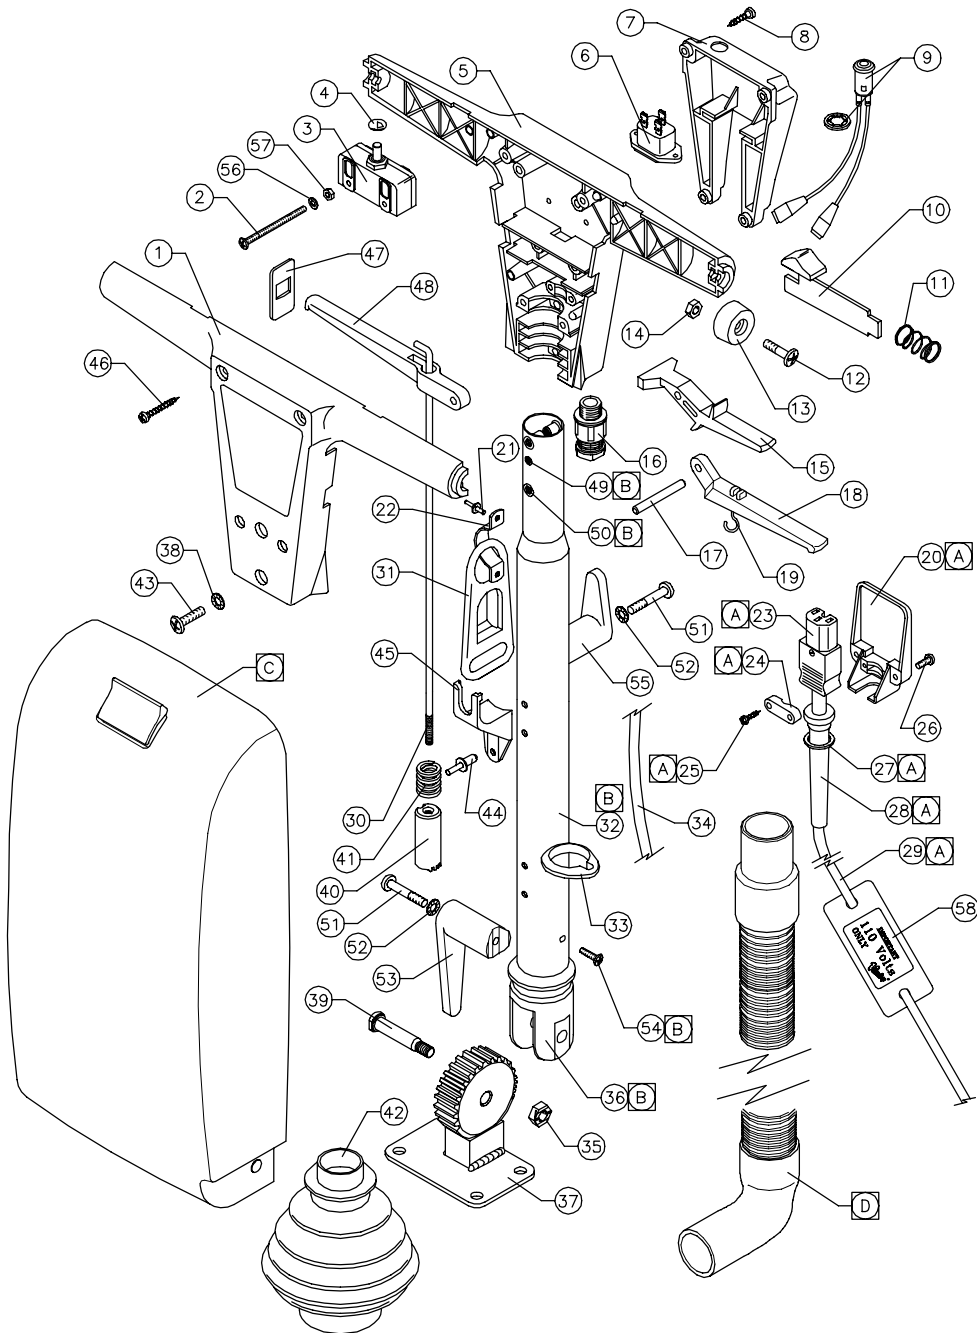

AIRFLOW HANDLE ASSY. AYH1606 110V

AIRFLOW HANDLE ASSY. AYH1606 110V

ITEM	PART No	QTY.	DESCRIPTION
1	SBI3759/WB	1	SWITCH BOX FRONT HALF - MARINE BLUE
2	M4X 55PP	2	M4x55 POZIPAN SCREW
3	SBI3738	2	SINGLE POLE ON/OFF SWITCH
4	SBI3744	2	1/4" STARLOCK CAP
5	SBI3758/WB	1	SWITCH BOX BACK HALF - MARINE BLUE
6	SBI3650	1	INLET SOCKET
7	A1001/WB	1	HANDLE SOCKET BOX - MARINE BLUE
8	IN10X3-4PT	4	No10 x 3/4" PLASTITE SCREW
9	SBI6173	1	NEON LIGHT 110V & RETAINING RING
10	A1621	2	TRIGGER RELEASE MOULDING
11	A1620	2	TRIGGER RELEASE SPRING
12	M6X20SP	2	M6x20 POZIPAN SCREW
13	SBI3764/WB	2	HANDLE END CAP - MARINE BLUE
14	M6N	2	M6 FULL NUT
15	SBI3760/BL	2	HANDLE SWITCH LEVER - BLACK
16	SBI3373	1	CABLE GLAND - M16
17	A1141	3	HANDLE LEVER PIVOT PIN
18	C1412/BL	1	HANDLE FLUID LEVER - BLACK
19	SBI3766	1	HANDLE FLUID LEVER HOOK
20	A1315/WB	1	CABLE INLET MOULDING - MARINE BLUE
21	SBI5772	2	"POP" RIVET Ø3.2 x 8 (1/8" x 5/16")
22	A1649/GH	1	CABLE RESTRAINT BRACKET - GREY HAMMER
23	SBI3648	1	STRAIGHT CONNECTOR - REWIREABLE
24	SBI3765/WB	1	CABLE CLAMP - MARINE BLUE
25	IN8X5-8PP	2	No 8 x 5/8" POZIPAN HEAD SCREW
26	M4X10CHS	2	M4 x 10 SLOTTED SCREW
27	A1189/A	1	FIBRE WASHER Ø17 x Ø22 x 2.5
28	A1316/BL	1	GROMMET SLEEVE - BLACK
29	SBI3688	12M	LEAD (1.5mm) 3 CORE
30	A1852	1	800mm INSIDE BEND PULL ROD
31	SBI5482	1	CORD GUIDE - BLACK
32	C1515	1	DOWN TUBE
33	A1854	2	CABLE RETENTION RING
34	C1542	52"	LEAD (1.5mm) 3 CORE
35	M8NSB	1	M8 BINX STIFF NUT
36	B1102	1	CLEVIS
37	C1471	1	WELDED GEAR ASSY
38	M6SH	4	M6 SHAKEPROOF WASHER
39	A1896	1	PIVOT BOLT
40	A1741	1	HANDLE POSITION SELECTOR
41	A1743	1	SELECTOR SPRING
42	A1953	1	BELLOW 27mm DIA.
43	M6X20SP	4	M6 x 20 POZIPAN SCREW
44	SBI5424	4	"POP" RIVET 3/16" x 1/2" LONG
45	B1062	2	BRACKET (QUICK RELEASE)
46	IN10X1.1-2PP	4	No 10 x 1 1/2" POZIPANHEAD SCREW
47	SBI3763/WB	2	HANDLE LEVER ENTRY SHIELD - MARINE BLUE
48	SBI3761/BL	1	HANDLE ADJUSTMENT LEVER - BLACK
49	SBI3771	1	M4 THIN SHEET NUTSERT
50	SBI3772	6	M6 THIN SHEET NUTSERT
51	M6X35PP	2	M6 x 35 POZIDRIVE PANHEAD SCREW
52	M6WSP	2	M6 SPRING WASHER
53	DP819/GH	1	CORD HOOK - GREY HAMMER
54	M4X12SC	1	M4 x 12 TRILOBE SCREW
55	C1380/GH	1	BRUSH HOOK - GREY HAMMER
56	M4SH	2	M4 SHAKEPROOF WASHER
57	M4N	2	M4 NUT
58	C1492	1	110V LABEL