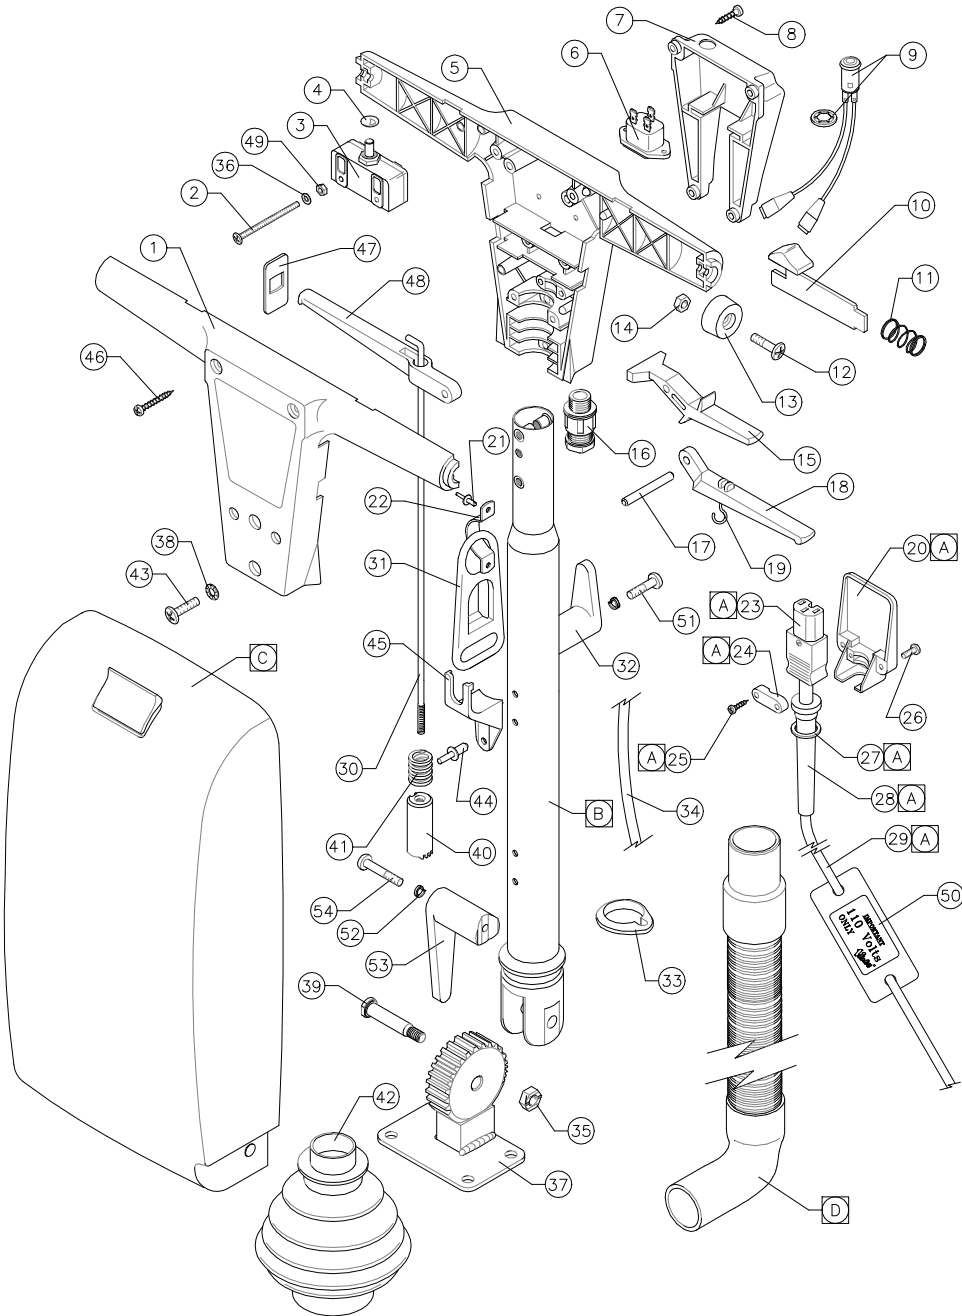

# AYH1606 – AIRFLOW HANDLE ASSY – 110V

ITEM	PART No	QTY.	DESCRIPTION
1	SBI3759/WB	1	SWITCH BOX FRONT HALF – MARINE BLUE
2	M4X 55PP	2	M4x55 POZIPAN SCREW
3	SBI3738	2	SINGLE POLE ON/OFF SWITCH
4	SBI3744	2	1/4" STARLOCK CAP
5	SBI3758/WB	1	SWITCH BOX BACK HALF – MARINE BLUE
6	SBI3650	1	INLET SOCKET
7	A1001/WB	1	HANDLE SOCKET BOX – MARINE BLUE
8	IN10X3-4PT	4	No10 x 3/4" PLASTITE SCREW
9	SBI6173	1	NEON LIGHT 110V & RETAINING RING
10	A1621	2	TRIGGER RELEASE MOULDING
11	A1620	2	TRIGGER RELEASE SPRING
12	M6X20SP	2	M6x20 POZIPAN SCREW
13	SBI3764/WB	2	HANDLE END CAP – MARINE BLUE
14	M6N	2	M6 FULL NUT
15	SBI3760/BL	2	HANDLE SWITCH LEVER – BLACK
16	SBI3373	1	CABLE GLAND – M16
17	A1141	3	HANDLE LEVER PIVOT PIN
18	C1412/BL	1	HANDLE FLUID LEVER – BLACK
19	SBI3766	1	HANDLE FLUID LEVER HOOK
20	A1315/WB	1	CABLE INLET MOULDING – MARINE BLUE
21	SBI5772	2	'POP' RIVET ø3.2 x 8 (1/8" x 5/16")
22	A1649/GH	1	CABLE RESTRAINT BRACKET – GREY HAMMER
23	SBI3648	1	STRAIGHT CONNECTOR – REWIREABLE
24	SBI3765/WB	1	CABLE CLAMP – MARINE BLUE
25	IN8X5-8PP	2	No 8 x 5/8" POZIPAN HEAD SCREW
26	M4X10CHS	2	M4 x 10 SLOTTED SCREW
27	A1189/A	1	FIBRE WASHER ø17 x ø22 x 2.5
28	A1316/BL	1	GROMMET SLEEVE – BLACK
29	SBI3688	12M	LEAD (1.5mm) 3 CORE
30	A1852	1	800mm INSIDE BEND PULL ROD
31	SBI5482	1	CORD GUIDE – BLACK
32	D0390	1	BRUSH / CABLE HOOK
33	A1854	2	CABLE RETENTION RING
34	C1542	52"	LEAD (1.5mm) 3 CORE
35	M8NSB	1	M8 BINX STIFF NUT
36	M4SH	2	M4 SHAKEPROOF WASHER
37	C1471	1	WELDED GEAR ASSY
38	M6SH	4	M6 SHAKEPROOF WASHER
39	A1896	1	PIVOT BOLT
40	A1741	1	HANDLE POSITION SELECTOR
41	A1743	1	SELECTOR SPRING
42	A1953	1	BELLOW 27mm DIA.
43	M6X20SP	4	M6 x 20 POZIPAN SCREW
44	SBI5424	4	'POP' RIVET 3/16" x 1/2" LONG
45	B1062	2	BRACKET (QUICK RELEASE)
46	IN10X1.1-2PP	4	No 10 x 1 1/2" POZIPANHEAD SCREW
47	SBI3763/WB	2	HANDLE LEVER ENTRY SHIELD – MARINE BLUE
48	SBI3761/BL	1	HANDLE ADJUSTMENT LEVER – BLACK
49	M4N	2	M4 NUT
50	C1492	1	110V LABEL
51	M6X25PP	1	M6 x 25 POZIDRIVE PANHEAD SCREW
52	M6WSP	2	M6 SPRING WASHER
53	DP819/BL	1	CORD HOOK – BLACK
54	M6X35PP	1	M6 x 35 POZIDRIVE PANHEAD SCREW