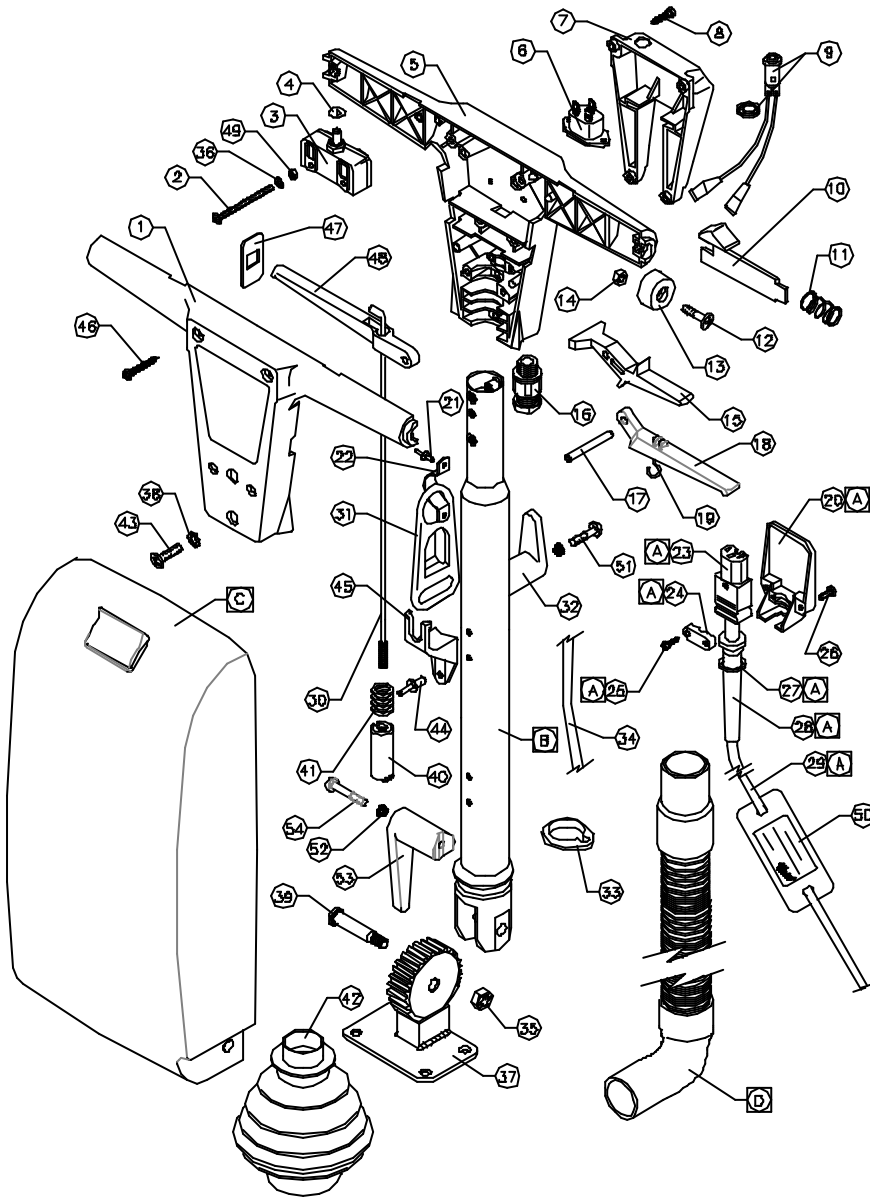

Victor

DOWDING & PLUMMER Ltd.

CALTHORPE HOUSE, STOCKFIELD ROAD,
BIRMINGHAM B27 6AP - ENGLAND

TEL: 0121-706-5771 FAX: 0121-708-1052

ITEM	PART No	QTY.	DESCRIPTION
1	SB1373B/BL	1	SWITCH BOX FRONT HALF
2	M4X 38PP	2	M4X38 POZIPAN SCREW
3	SB1373B	2	SINGLE POLE ON/OFF SWITCH
4	SB1374	2	1/4" STARLOCK CAP
5	SB1373B/BL	1	SWITCH BOX BACK HALF
6	SB13650	1	INLET SOCKET
7	A1001/BL	1	HANDLE SOCKET BOX
8	IN10X3-4PT	4	No10 x 3/4" PLASTITE SCREW
9	SB16173	1	NEG N LIGHT 110V & RETAINING RING
10	A1621/BL	2	TRIGGER RELEASE MOUNTING
11	A1620	2	TRIGGER RELEASE SPRING
12	M6X25SP	2	M6X25 POZIPAN SCREW
13	SB13764/BL	2	HANDLE END CAP
14	M4N	2	M6 FULL NUT
15	SB13780/BL	2	HANDLE SWITCH LEVER
16	SB13373	1	CABLE GLAND - M18
17	A1141	3	HANDLE LEVER PIVOT PIN
18	C112/BL	1	HANDLE FLUID LEVER
19	SB13788	1	HANDLE FLUID LEVER HOOK
20	A1316/BL	1	CABLE INLET MOUNTING
21	SB16772	2	"POP" RIVET 6S.2 x B (1/8" x 5/16")
22	A1849/CH	1	CABLE RESTRAINT BRACKET - GREY HAMMER
23	SB13648	1	STRAIGHT CONNECTOR - REWIREABLE
24	SB13785/BL	1	CABLE CLAMP - MARINE BLUE
25	IN8X6-8PP	2	No 8 x 5/8" POZIPAN HEAD SCREW
26	M4X10DHS	2	M4 x 10 SLOTTED SCREW
27	A1186/A	1	FIBRE WASHER 417 x 422 x 2.5
28	A1316/BL	1	CORDNET SLEEVE - BLACK
29	SB13688	12W	LEAD (1.5mm) 3 CORE
30	A1852	1	800mm INSIDE BEND FULL ROD
31	SB15482	1	CORD GUIDE - BLACK
32	D0360	1	BRUSH / CABLE HOOK
33	A1854	2	CABLE RETENTION RING
34	C1542	52"	LEAD (1.5mm) 3 CORE
35	M6NSEI	1	M6 BINX STIFF NUT
36	M4SH	2	M4 SHAKERPROOF WASHER
37	C1171	1	WELDED GEAR ASSY
38	M6SH	4	M6 SHAKERPROOF WASHER
39	A1896	1	PIVOT BOLT
40	A1741	1	HANDLE POSITION SELECTOR
41	A1743	1	SELECTOR SPRING
42	A1853	1	BELLOWS 27mm DIA.
43	M6X20SP	4	M6 x 20 POZIPAN SCREW
44	SB16424	4	"POP" RIVET 3/16" x 1/2" LONG
45	B1882	2	BRACKET (QUICK RELEASE)
46	IN10X1.1-3PP	4	No 10 x 1.1/2" POZIPANHEAD SCREW
47	SB13783/BL	2	HANDLE LEVER ENTRY SHIELD
48	SB13781/BL	1	HANDLE ADJUSTMENT LEVER
49	M4N	2	M4 NUT
50	C1192	1	110V LABEL
51	M6X25PP	1	M6 x 25 POZIDRIVE PANHEAD SCREW
52	M6WSP	2	M6 SPRING WASHER
53	D0619/BL	1	CORD HOOK - BLACK
54	M6X30PP	1	M6 x 30 POZIDRIVE PANHEAD SCREW