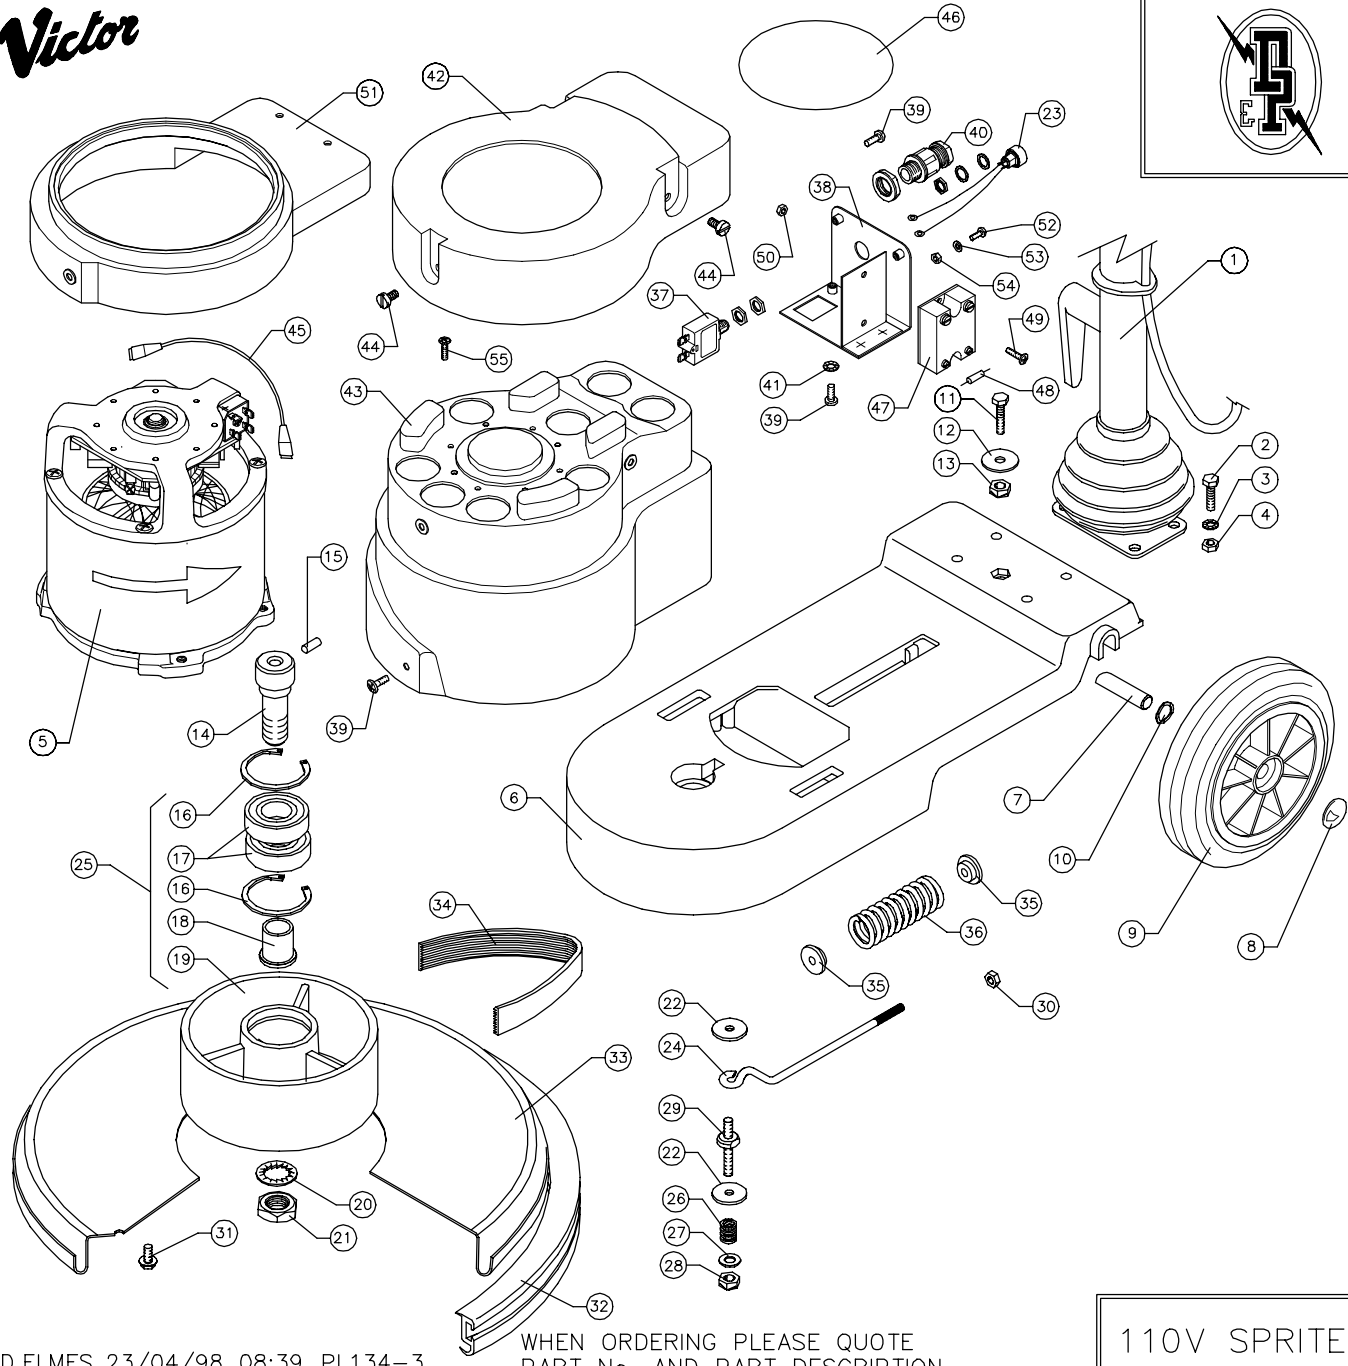

Victor

DOWDING & PLUMMER Ltd.
 CALTHORPE HOUSE, STOCKFIELD ROAD,
 BIRMINGHAM B27 6AP – ENGLAND
 TEL: 0121-706-5771 FAX: 0121-708-1052

ITEM	PART No.	QTY.	DESCRIPTION
1	AYH1808	1	HANDLE ASSY.
2	M8X30BH	4	M8X30 HEX HEAD SCREW
3	M8WSP	4	M8 SPRING WASHER
4	M8N	4	M8 NUT
5	AYM2176	1	PM MOTOR ASSY 110v (ø24 SHAFT)
6	A1123/E/GH	1	BASE CASTING – GREY HAMMER
7	A1657/PLTD	1	325mm WHEEL AXLE – PLATED
8	SBI3005/A	2	12mm STARLOCK CAP
9	C1587	2	175 mm WHEEL – REINFORCED BLACK
10	SBI3666	2	WAVEY WASHER – PLW4
11	M8X35BH	1	M8X35 HEX HEAD SCREW
12	A1378	1	30X9X2.5 WASHER
13	M8NSB	1	M8 STIFF NUT
14	A1674	1	CENTRE FEED PULLEY BOLT
15	SBI5550	1	1/4" X 5/8" SELOCK PIN
16	SBI3485	2	CIRCLIP 52mm INTERNAL
17	SBI3412	2	BEARING – LJ25mm
18	A1456	1	BEARING SLEEVE
19	A1700	1	ø157mm OUTPUT PULLEY
20	M20WSH	1	M20 SHAKEPROOF WASHER
21	M20NH	1	M20 HALF NUT
22	A1378	6	WASHER (30x9x2.5mm)
23	C1537	1	SPEED CONTROLLER KNOB/LEAD ASSEMBLY
24	A1377	1	EYEBOLT
25	AYP1016	1	DRIVE PULLEY ASSY
26	A2132	3	MOTOR STUD SPRING
27	M8W	3	M8 PLAIN WASHER
28	M8NSB	3	M8 BINX STIFF NUT
29	A1223/PLTD	3	MOTOR DRIVE STUD
30	M6N	2	M6 NUT
31	M6X12TT	5	M6X12 TAPTITE SCREW
32	A1753/A/BL	1	1270mm BUFFER RING – BLACK
33	B1055/GH	1	BRUSH COVER – 400mm
34	SBI3823	1	220J16 POLYVEE DRIVE BELT
35	A1151	2	SPRING LOCATOR
36	A1159	1	BELT ADJUSTING SPRING
37	SBI5500	1	12A CIRCUIT BREAKER
38	C1631	1	CABLE ENTRY PANEL
39	M5X12BPP	5	M5X12 POZIPAN HEAD SCREW – BLACK
40	SBI5833	1	M16 CABLE GLAND
41	M5WSH	2	M5 SHAKEPROOF WASHER
42	C1633	1	MOTOR TOP COVER
43	C1632	1	MOTOR COVER
44	SBI6439	3	M6X12 NYLON PANHEAD SCREW SLOTTED
45	C1414	1	RECTIFIER – CUT OUT LINK LEAD
46	SBI5477	1	VICTOR WORLD MOTOR TOP LABEL
47	SBI6353	1	SPEED CONTROLLER PSR 25
48	SBI6361	1	RESISTOR 0.66W 56kOHM
49	M4X10SP	2	M4X10 POZIDRIVE PANHEAD SCREW
50	M4N	2	M4 NUT
51	C1634	1	MOTOR EXHAUST COVER
52	M4X10SPB	1	M4X10 SCREW POZIPAN BRASS
53	M4WB	1	M4 WASHER BRASS
54	M4NB	1	M4 NUT BRASS
55	M4X12TT	4	M4X12 TAPTITE SCREW